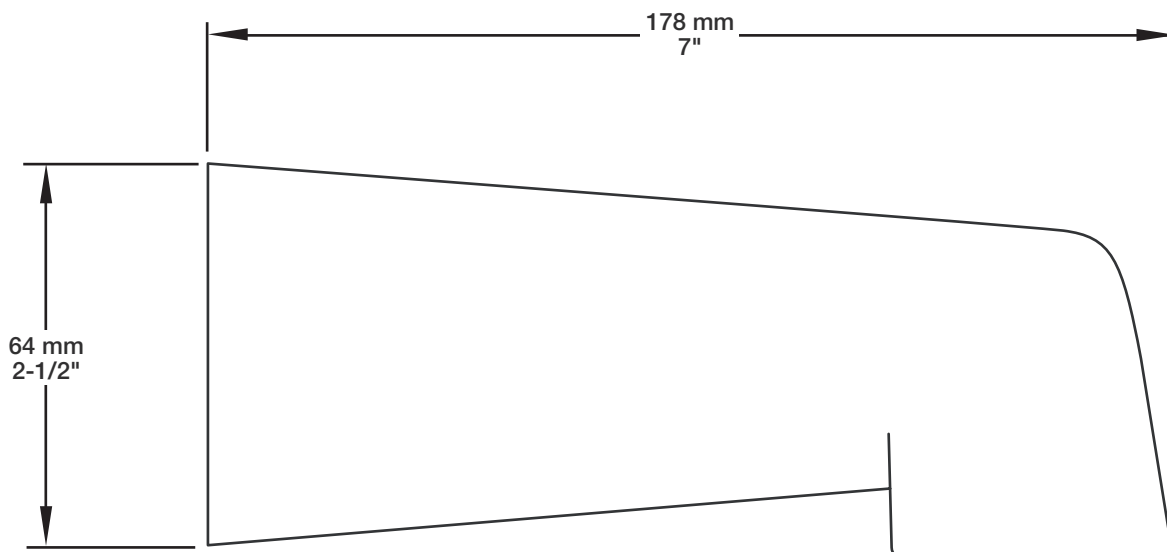

BARiL

Fiche Technique / Spec Sheet

BEC-0520-26-xx

STYLE × FONCTION

Description

- Bec de bain 7" sans inverseur
- Installation "slip-on"
- 7" tub spout without diverter
- "Slip-on" installation

Finis disponibles / Available finishes

- CC: Chrome / *Chrome*
- NN: Nickel / *Nickel*
- GG: Or / *Gold*
- **: Fini spécial / *Special finish*