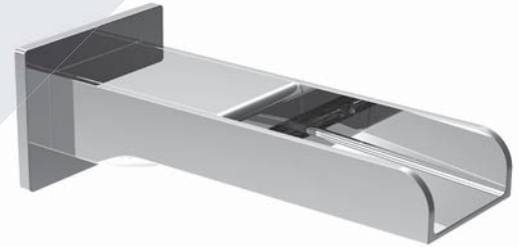

BARiL

STYLE × FONCTION

Fiche Technique / Spec Sheet

BEC-0520-95-xx

Description

- Bec de bain chute LIB sans inverseur
- Installation "slip-on"
- LIB waterfall tub spout without diverter
- "Slip-on" installation

Finis disponibles / Available finishes

- CC: Chrome / Chrome