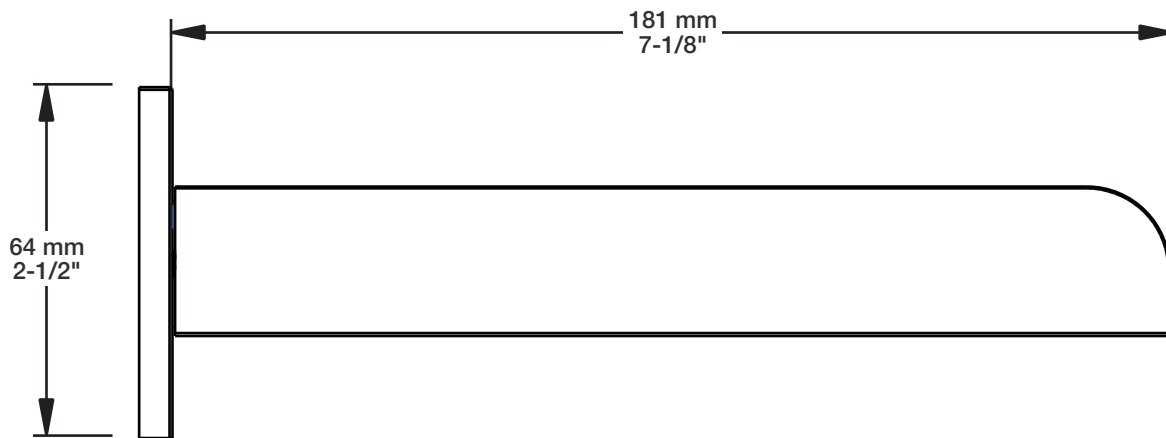

BARiL

STYLE × FONCTION

Fiche Technique / Spec Sheet

BEC-0520-95-xx

Description

- Bec de bain chute LIB sans inverseur
- Installation "slip-on"
- LIB waterfall tub spout without diverter
- "Slip-on" installation

Finis disponibles / Available finishes

- CC: Chrome / Chrome