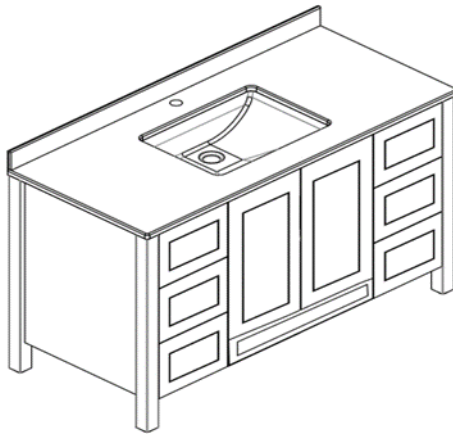

Vanity Top, Sink, Faucet, and Accessories

- Product Add-Ons. Ask for Details.

24"/30"

36"

48"

60"

ITEM #	DESCRIPTION
FV-FSSPMA24	Lenova© Manhattan - Vanity Freestanding Shaker (2) Door (1) Drawer 24" X 21" X 34-1/2"
FV-FSSPMA30	Lenova© Manhattan - Vanity Freestanding Shaker (2) Door (1) Drawer 30" X 21" X 34-1/2"
FV-FSSPMA36	Lenova© Manhattan - Vanity Freestanding Shaker (2) Door (4) Drawer 36" X 21" X 34-1/2"
FV-FSSPMA48	Lenova© Manhattan - Vanity Freestanding Shaker (2) Door (7) Drawer 48" X 21" X 34-1/2"
FV-FSSPMA60	Lenova© Manhattan - Vanity Freestanding Shaker (4) Door (4) Drawer 60" X 21" X 34-1/2"

Available widths: 24", 30", 36".

Premium Features

- Plywood box construction
- HDF Doors - (Flat Panel or Shaker)
- Soft-Close hinges on doors
- Under-Mount glides on drawers

Pulls and Knobs

- Pull Handles Included.