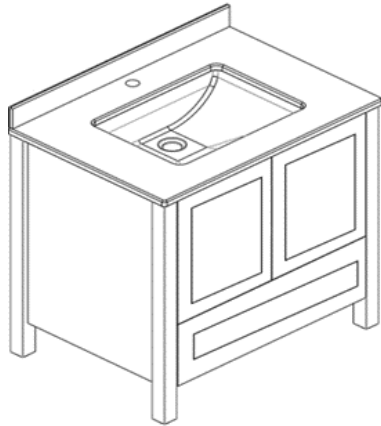

Vanity Top, Sink, Faucet, and Accessories

- Product Add-Ons. Ask for Details.

24"/30"

36"

48"

60"

ITEM #	DESCRIPTION
FV-FSSPMA24	Lenova© Manhattan - Vanity Freestanding Shaker (2) Door (1) Drawer 24" X 21" X 34-1/2"
FV-FSSPMA30	Lenova© Manhattan - Vanity Freestanding Shaker (2) Door (1) Drawer 30" X 21" X 34-1/2"
FV-FSSPMA36	Lenova© Manhattan - Vanity Freestanding Shaker (2) Door (4) Drawer 36" X 21" X 34-1/2"
FV-FSSPMA48	Lenova© Manhattan - Vanity Freestanding Shaker (2) Door (7) Drawer 48" X 21" X 34-1/2"
FV-FSSPMA60	Lenova© Manhattan - Vanity Freestanding Shaker (4) Door (4) Drawer 60" X 21" X 34-1/2"