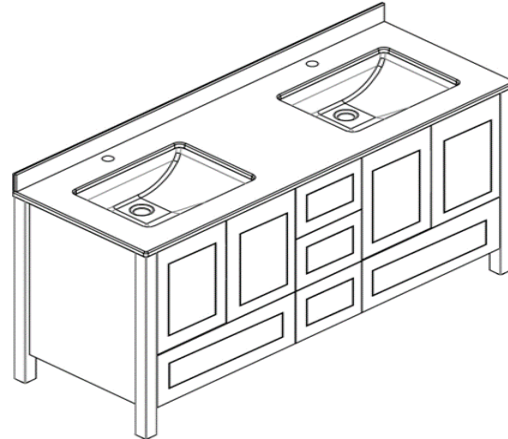

Vanity Top, Sink, Faucet, and Accessories

- Product Add-Ons. Ask for Details.

24"/30"

36"

48"

60"

ITEM #	DESCRIPTION
FV-FSSPMA24	Lenova© Manhattan - Vanity Freestanding Shaker (2) Door (1) Drawer 24" X 21" X 34-1/2"
FV-FSSPMA30	Lenova© Manhattan - Vanity Freestanding Shaker (2) Door (1) Drawer 30" X 21" X 34-1/2"
FV-FSSPMA36	Lenova© Manhattan - Vanity Freestanding Shaker (2) Door (4) Drawer 36" X 21" X 34-1/2"
FV-FSSPMA48	Lenova© Manhattan - Vanity Freestanding Shaker (2) Door (7) Drawer 48" X 21" X 34-1/2"
FV-FSSPMA60	Lenova© Manhattan - Vanity Freestanding Shaker (4) Door (4) Drawer 60" X 21" X 34-1/2"

Available widths: 24", 30", 36".

Premium Features

- Plywood box construction
- HDF Doors - (Flat Panel or Shaker)
- Soft-Close hinges on doors
- Under-Mount glides on drawers

Pulls and Knobs

- Pull Handles Included.