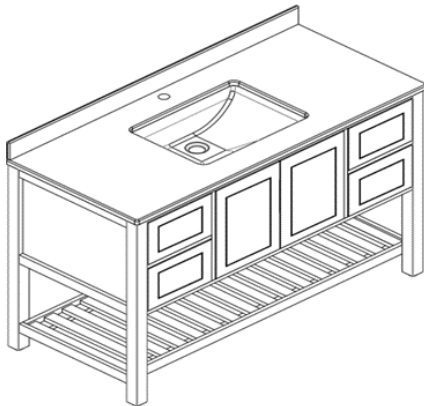

48"

ITEM #	DESCRIPTION
FV-FSSPCC24	Lenova© Cape Cod - Vanity Freestanding Shaker Panel (2) False Dwr (2) Drawer 24" X 21" X 34-1/2"
FV-FSSPCC30	Lenova© Cape Cod - Vanity Freestanding Shaker Panel (2) False Dwr (2) Drawer 30" X 21" X 34-1/2"
FV-FSSPCC36	Lenova© Cape Cod - Vanity Freestanding Shaker Panel (2) False Dwr (2) Drawer 36" X 21" X 34-1/2"
FV-FSSPCC48	Lenova© Cape Cod - Vanity Freestanding Shaker Panel (2) Door (4) Drawer 48" X 21" X 34-1/2"
FV-FSSPCC60	Lenova© Cape Cod - Vanity Freestanding Shaker (Panel4) Door (2) Drawer 60" X 21" X 34-1/2"