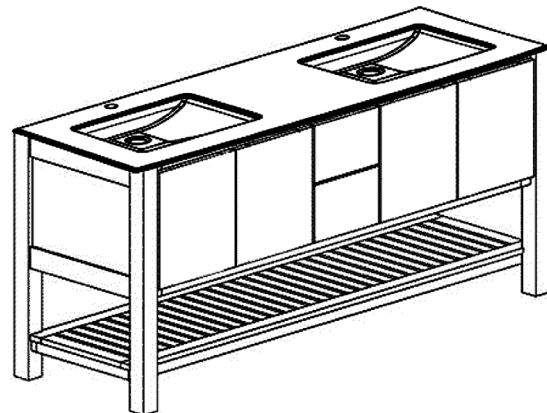

60"

ITEM #	DESCRIPTION
FV-FSFPCC24	Lenova© Cape Cod - Vanity Freestanding Flat Panel (2) False Dwr (2) Drawer 24" X 21" X 34-1/2"
FV-FSFPCC30	Lenova© Cape Cod - Vanity Freestanding Flat Panel (2) False Dwr (2) Drawer 30" X 21" X 34-1/2"
FV-FSFPCC36	Lenova© Cape Cod - Vanity Freestanding Flat Panel (2) False Dwr (2) Drawer 36" X 21" X 34-1/2"
FV-FSFPCC48	Lenova© Cape Cod - Vanity Freestanding Flat Panel (2) Door (4) Drawer 48" X 21" X 34-1/2"
FV-FSFPCC60	Lenova© Cape Cod - Vanity Freestanding Flat Panel (4) Door (2) Drawer 60" X 21" X 34-1/2"