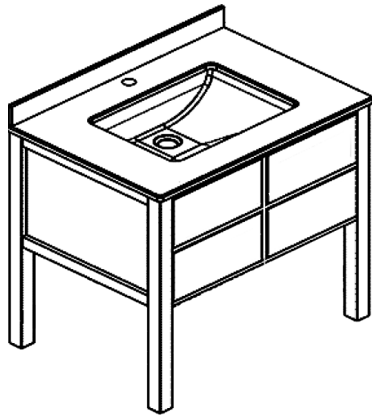

24"/30"

ITEM #	DESCRIPTION
FV-FSFPEL24	Lenova© Elite - Vanity Freestanding Flat Panel (2) False Dwr (2) Drawer 24" X 21" X 34-1/2"
FV-FSFPEL30	Lenova© Elite - Vanity Freestanding Flat Panel (2) False Dwr (2) Drawer 30" X 21" X 34-1/2"
FV-FSFPEL36	Lenova© Elite - Vanity Freestanding Flat Panel (2) False Dwr (2) Drawer 36" X 21" X 34-1/2"