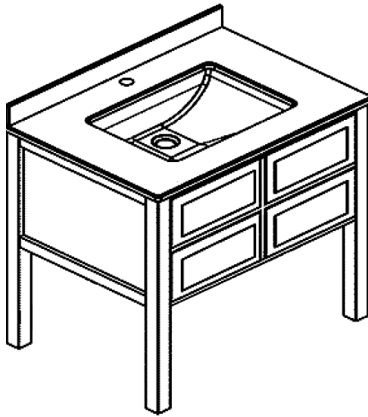

Vanity Top, Sink, Faucet, and Accessories

- Product Add-Ons. Ask for Details.

24"/30"

36"

ITEM #	DESCRIPTION
FV-FSSPEL24	Lenova© Elite - Vanity Freestanding Flat Panel (2) False Dwr (2) Drawer 24" X 21" X 34-1/2"
FV-FSSPEL30	Lenova© Elite - Vanity Freestanding Flat Panel (2) False Dwr (2) Drawer 30" X 21" X 34-1/2"
FV-FSSPEL36	Lenova© Elite - Vanity Freestanding Flat Panel (2) False Dwr (2) Drawer 36" X 21" X 34-1/2"