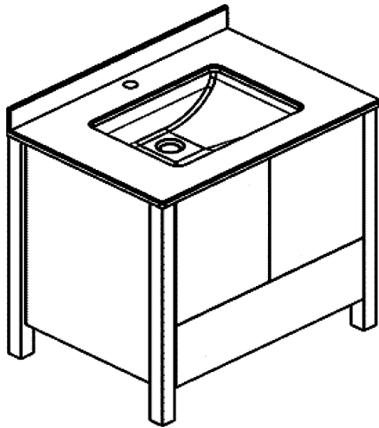

Vanity Top, Sink, Faucet, and Accessories

- Product Add-Ons. Ask for Details.

24"/30"

36"

48"

60"

ITEM #	DESCRIPTION
FV-FSFPMA24	Lenova© Manhattan - Vanity Freestanding Flat Panel (2) Door (1) Drawer 24" X 21" X 34-1/2"
FV-FSFPMA30	Lenova© Manhattan - Vanity Freestanding Flat Panel (2) Door (1) Drawer 30" X 21" X 34-1/2"
FV-FSFPMA36	Lenova© Manhattan - Vanity Freestanding Flat Panel (2) Door (4) Drawer 36" X 21" X 34-1/2"
FV-FSFPMA48	Lenova© Manhattan - Vanity Freestanding Flat Panel (2) Door (7) Drawer 48" X 21" X 34-1/2"
FV-FSFPMA60	Lenova© Manhattan - Vanity Freestanding Flat Panel (4) Door (4) Drawer 60" X 21" X 34-1/2"