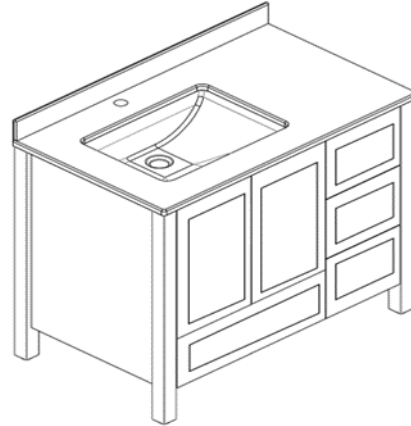

Vanity Top, Sink, Faucet, and Accessories

- Product Add-Ons. Ask for Details.

24"/30"

36"

48"

60"

ITEM #	DESCRIPTION
FV-FSSPMA24	Lenova© Manhattan - Vanity Freestanding Shaker (2) Door (1) Drawer 24" X 21" X 34-1/2"
FV-FSSPMA30	Lenova© Manhattan - Vanity Freestanding Shaker (2) Door (1) Drawer 30" X 21" X 34-1/2"
FV-FSSPMA36	Lenova© Manhattan - Vanity Freestanding Shaker (2) Door (4) Drawer 36" X 21" X 34-1/2"
FV-FSSPMA48	Lenova© Manhattan - Vanity Freestanding Shaker (2) Door (7) Drawer 48" X 21" X 34-1/2"
FV-FSSPMA60	Lenova© Manhattan - Vanity Freestanding Shaker (4) Door (4) Drawer 60" X 21" X 34-1/2"