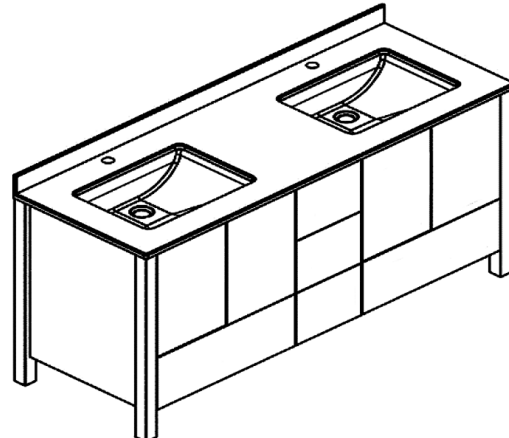

Vanity Top, Sink, Faucet, and Accessories

- Product Add-Ons. Ask for Details.

24"/30"

36"

48"

60"

ITEM #	DESCRIPTION
FV-FSFPMA24	Lenova© Manhattan - Vanity Freestanding Flat Panel (2) Door (1) Drawer 24" X 21" X 34-1/2"
FV-FSFPMA30	Lenova© Manhattan - Vanity Freestanding Flat Panel (2) Door (1) Drawer 30" X 21" X 34-1/2"
FV-FSFPMA36	Lenova© Manhattan - Vanity Freestanding Flat Panel (2) Door (4) Drawer 36" X 21" X 34-1/2"
FV-FSFPMA48	Lenova© Manhattan - Vanity Freestanding Flat Panel (2) Door (7) Drawer 48" X 21" X 34-1/2"
FV-FSFPMA60	Lenova© Manhattan - Vanity Freestanding Flat Panel (4) Door (4) Drawer 60" X 21" X 34-1/2"