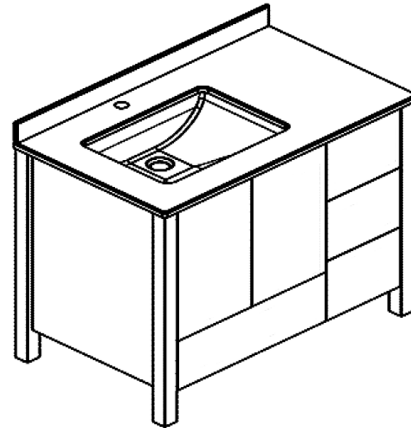

Vanity Top, Sink, Faucet, and Accessories

- Product Add-Ons. Ask for Details.

24"/30"

36"

48"

60"

ITEM #	DESCRIPTION
FV-FSFPMA24	Lenova© Manhattan - Vanity Freestanding Flat Panel (2) Door (1) Drawer 24" X 21" X 34-1/2"
FV-FSFPMA30	Lenova© Manhattan - Vanity Freestanding Flat Panel (2) Door (1) Drawer 30" X 21" X 34-1/2"
FV-FSFPMA36	Lenova© Manhattan - Vanity Freestanding Flat Panel (2) Door (4) Drawer 36" X 21" X 34-1/2"
FV-FSFPMA48	Lenova© Manhattan - Vanity Freestanding Flat Panel (2) Door (7) Drawer 48" X 21" X 34-1/2"
FV-FSFPMA60	Lenova© Manhattan - Vanity Freestanding Flat Panel (4) Door (4) Drawer 60" X 21" X 34-1/2"