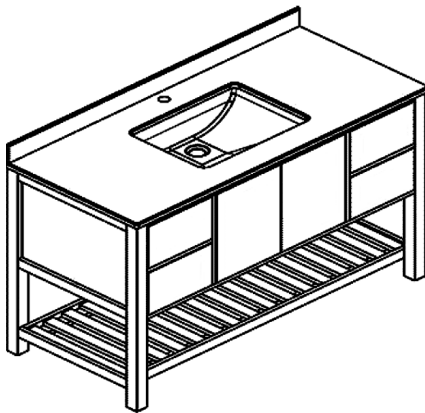

48"

ITEM #	DESCRIPTION
FV-FSFPCC24	Lenova© Cape Cod - Vanity Freestanding Flat Panel (2) False Dwr (2) Drawer 24" X 21" X 34-1/2"
FV-FSFPCC30	Lenova© Cape Cod - Vanity Freestanding Flat Panel (2) False Dwr (2) Drawer 30" X 21" X 34-1/2"
FV-FSFPCC36	Lenova© Cape Cod - Vanity Freestanding Flat Panel (2) False Dwr (2) Drawer 36" X 21" X 34-1/2"
FV-FSFPCC48	Lenova© Cape Cod - Vanity Freestanding Flat Panel (2) Door (4) Drawer 48" X 21" X 34-1/2"
FV-FSFPCC60	Lenova© Cape Cod - Vanity Freestanding Flat Panel (4) Door (2) Drawer 60" X 21" X 34-1/2"