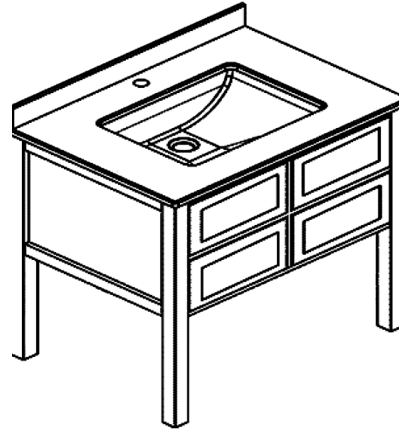

Vanity Top, Sink, Faucet, and Accessories

- Product Add-Ons. Ask for Details.

24"/30"

36"

ITEM #	DESCRIPTION
FV-FSSPEL24	Lenova© Elite - Vanity Freestanding Flat Panel (2) False Dwr (2) Drawer 24" X 21" X 34-1/2"
FV-FSSPEL30	Lenova© Elite - Vanity Freestanding Flat Panel (2) False Dwr (2) Drawer 30" X 21" X 34-1/2"
FV-FSSPEL36	Lenova© Elite - Vanity Freestanding Flat Panel (2) False Dwr (2) Drawer 36" X 21" X 34-1/2"