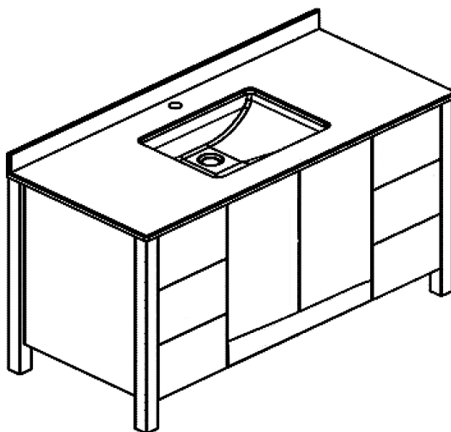

Vanity Top, Sink, Faucet, and Accessories

- Product Add-Ons. Ask for Details.

24"/30"

36"

48"

60"

ITEM #	DESCRIPTION
FV-FSFPMA24	Lenova© Manhattan - Vanity Freestanding Flat Panel (2) Door (1) Drawer 24" X 21" X 34-1/2"
FV-FSFPMA30	Lenova© Manhattan - Vanity Freestanding Flat Panel (2) Door (1) Drawer 30" X 21" X 34-1/2"
FV-FSFPMA36	Lenova© Manhattan - Vanity Freestanding Flat Panel (2) Door (4) Drawer 36" X 21" X 34-1/2"
FV-FSFPMA48	Lenova© Manhattan - Vanity Freestanding Flat Panel (2) Door (7) Drawer 48" X 21" X 34-1/2"
FV-FSFPMA60	Lenova© Manhattan - Vanity Freestanding Flat Panel (4) Door (4) Drawer 60" X 21" X 34-1/2"