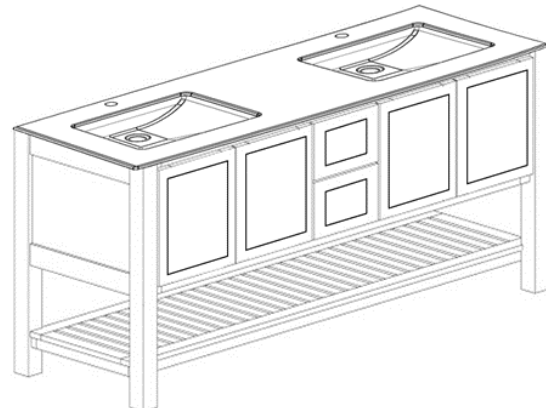

60"

ITEM #	DESCRIPTION
FV-FSSPCC24	Lenova© Cape Cod - Vanity Freestanding Shaker Panel (2) False Dwr (2) Drawer 24" X 21" X 34-1/2"
FV-FSSPCC30	Lenova© Cape Cod - Vanity Freestanding Shaker Panel (2) False Dwr (2) Drawer 30" X 21" X 34-1/2"
FV-FSSPCC36	Lenova© Cape Cod - Vanity Freestanding Shaker Panel (2) False Dwr (2) Drawer 36" X 21" X 34-1/2"
FV-FSSPCC48	Lenova© Cape Cod - Vanity Freestanding Shaker Panel (2) Door (4) Drawer 48" X 21" X 34-1/2"
FV-FSSPCC60	Lenova© Cape Cod - Vanity Freestanding Shaker (Panel4) Door (2) Drawer 60" X 21" X 34-1/2"