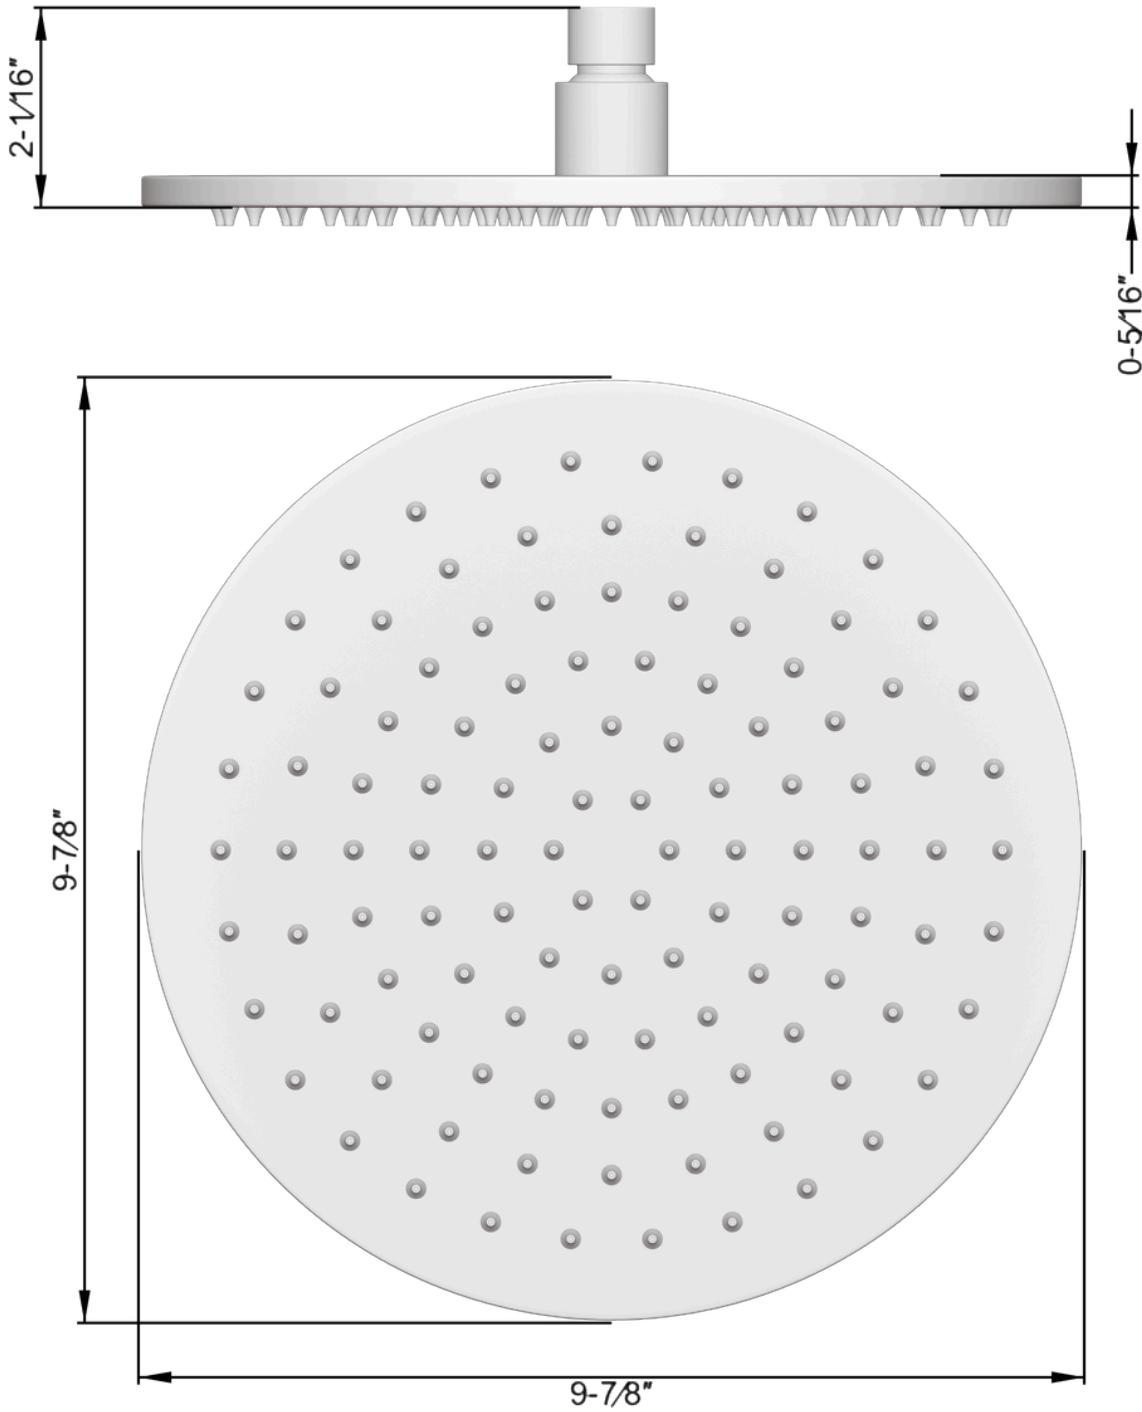

FLOW RATE

Shower Head: 1.8 USGPM
Shower Wand: 1.8 USGPM
Tub Filler: 6.1 USGPM

MATERIAL

Solid Brass

REQUIRMENTS

Control Valve

STANDARDS

To view all standards, please visit product approvals in our learning hub at artos.us.com

PRODUCT SKU: F903B-64TK

PRODUCT DIMENSIONS

PS116TR

artos®

Harmony Thermostatic Shower Trim Kit with Wall Mount Shower Head, Hand Held Shower on Slide Bar, Tub Filler

PRODUCT DIMENSIONS

PRODUCT SKU: F902-1TR

PS116TR

artos®

Harmony Thermostatic Shower Trim Kit with Wall Mount Shower Head, Hand Held Shower on Slide Bar, Tub Filler

PRODUCT DIMENSIONS

PRODUCT SKU: F901-8

PS116TR

artos®

Harmony Thermostatic Shower Trim Kit with Wall Mount Shower Head, Hand Held Shower on Slide Bar, Tub Filler

PRODUCT DIMENSIONS

PRODUCT SKU: F908-8

PS116TR

artos®

Harmony Thermostatic Shower Trim Kit with Wall Mount Shower Head, Hand Held Shower on Slide Bar, Tub Filler

PRODUCT SKU: F907-80TR

PRODUCT DIMENSIONS

150cm Hose