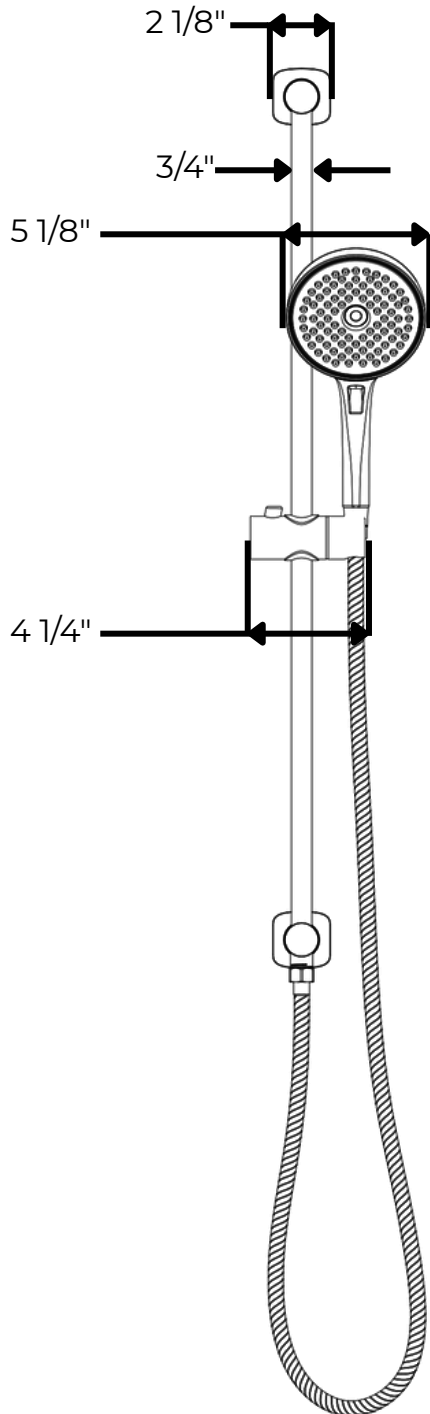

PS116TR

Harmony Thermostatic Shower Trim Kit with Wall Mount Shower Head, Hand Held Shower on Slide Bar, Tub Filler

artos®

OPERATING SPECIFICATIONS

INCLUDED

Wall Mount Shower Head
Valve Trim
Tub filler
Hand Held Shower on Slide Bar

FLOW RATE

Shower Head: 1.8 USGPM
Shower Wand: 1.8 USGPM
Tub Filler: 6.1 USGPM

MATERIAL

Solid Brass

REQUIRMENTS

Control Valve

STANDARDS

To view all standards, please visit product approvals in our learning hub at artos.us.com

PS116TR

artos®

Harmony Thermostatic Shower Trim Kit with Wall Mount Shower Head, Hand Held Shower on Slide Bar, Tub Filler

PRODUCT DIMENSIONS

PRODUCT SKU: F901-8

PS116TR

artos®

Harmony Thermostatic Shower Trim Kit with Wall Mount Shower Head, Hand Held Shower on Slide Bar, Tub Filler

PRODUCT DIMENSIONS

PRODUCT SKU: F908-8

PS116TR

artos®

Harmony Thermostatic Shower Trim Kit with Wall Mount Shower Head, Hand Held Shower on Slide Bar, Tub Filler

PRODUCT SKU: F907-80TR

PRODUCT DIMENSIONS

150cm Hose