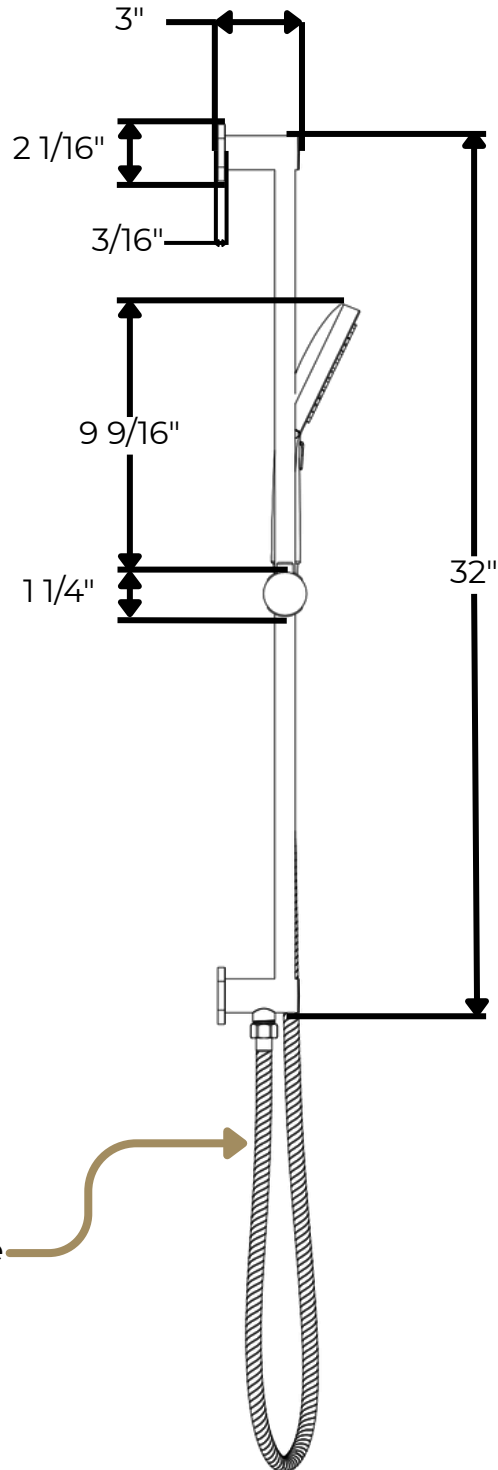

PS116TR

Harmony Thermostatic Shower Trim Kit with Wall Mount Shower Head, Hand Held Shower on Slide Bar, Tub Filler

artos®

OPERATING SPECIFICATIONS

INCLUDED

Wall Mount Shower Head
Valve Trim
Tub filler
Hand Held Shower on Slide Bar

FLOW RATE

Shower Head: 1.8 USGPM
Shower Wand: 1.8 USGPM
Tub Filler: 6.1 USGPM

MATERIAL

Solid Brass

REQUIRMENTS

Control Valve

STANDARDS

To view all standards, please visit product approvals in our learning hub at artos.us.com

PS116TR

artos®

Harmony Thermostatic Shower Trim Kit with Wall Mount Shower Head, Hand Held Shower on Slide Bar, Tub Filler

PRODUCT DIMENSIONS

PRODUCT SKU: F901-8

PS116TR

artos®

Harmony Thermostatic Shower Trim Kit with Wall Mount Shower Head, Hand Held Shower on Slide Bar, Tub Filler

PRODUCT DIMENSIONS

PRODUCT SKU: F908-8

PS116TR

artos®

Harmony Thermostatic Shower Trim Kit with Wall Mount Shower Head, Hand Held Shower on Slide Bar, Tub Filler

PRODUCT SKU: F907-80TR

PRODUCT DIMENSIONS

150cm Hose