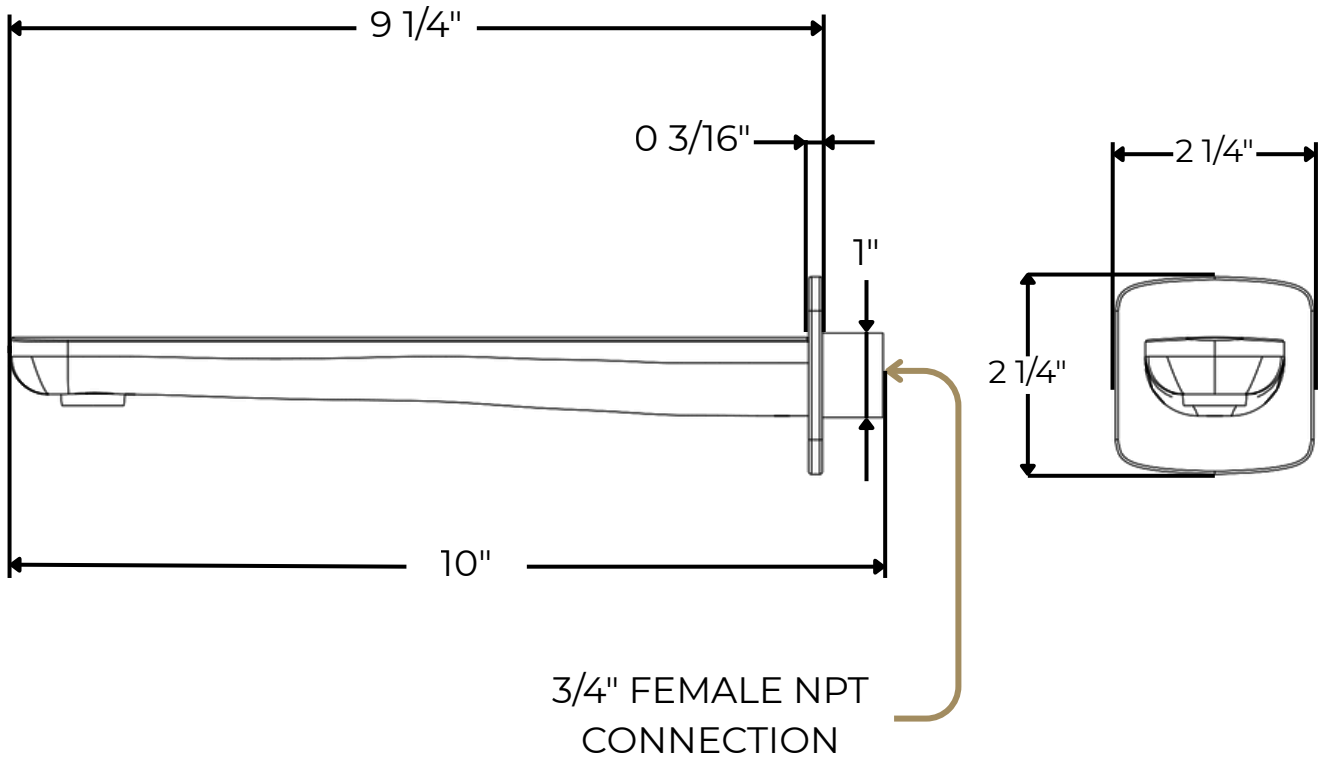

PRODUCT SKU: F903B-64TK

PRODUCT DIMENSIONS

PS116TR

artos®

Harmony Thermostatic Shower Trim Kit with Wall Mount Shower Head, Hand Held Shower on Slide Bar, Tub Filler

PRODUCT DIMENSIONS

PRODUCT SKU: F902-1TR

PS116TR

artos®

Harmony Thermostatic Shower Trim Kit with Wall Mount Shower Head, Hand Held Shower on Slide Bar, Tub Filler

PRODUCT DIMENSIONS

PRODUCT SKU: F901-8

PS116TR

artos®

Harmony Thermostatic Shower Trim Kit with Wall Mount Shower Head, Hand Held Shower on Slide Bar, Tub Filler

PRODUCT DIMENSIONS

PRODUCT SKU: F908-8

PS116TR

artos®

Harmony Thermostatic Shower Trim Kit with Wall Mount Shower Head, Hand Held Shower on Slide Bar, Tub Filler

PRODUCT SKU: F907-80TR

PRODUCT DIMENSIONS

150cm Hose