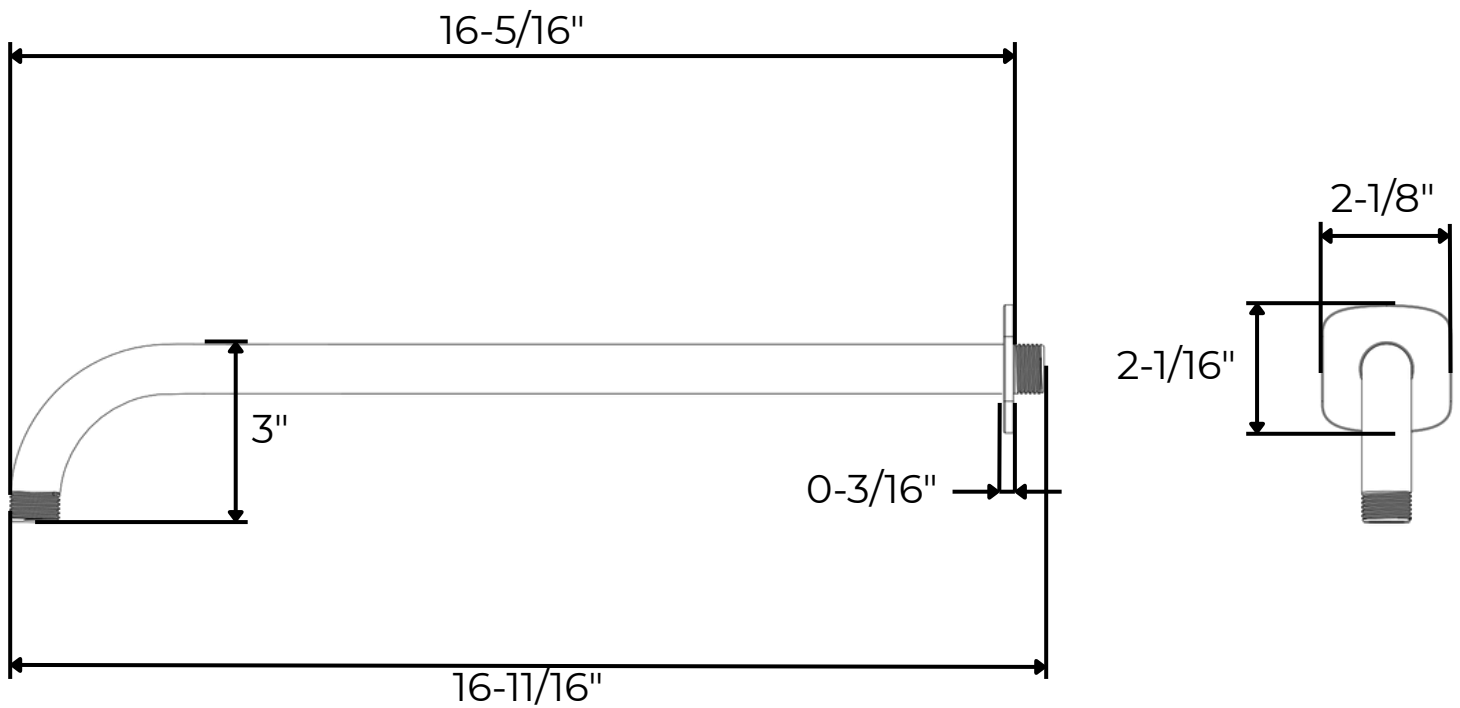

PRODUCT SKU: F903B-64TK

PRODUCT DIMENSIONS

PS116TR

artos®

Harmony Thermostatic Shower Trim Kit with Wall Mount Shower Head, Hand Held Shower on Slide Bar, Tub Filler

PRODUCT DIMENSIONS

PRODUCT SKU: F902-1TR

PRODUCT DIMENSIONS

PRODUCT SKU: F908-8

PS116TR

artos®

Harmony Thermostatic Shower Trim Kit with Wall Mount Shower Head, Hand Held Shower on Slide Bar, Tub Filler

PRODUCT SKU: F907-80TR

PRODUCT DIMENSIONS

150cm Hose