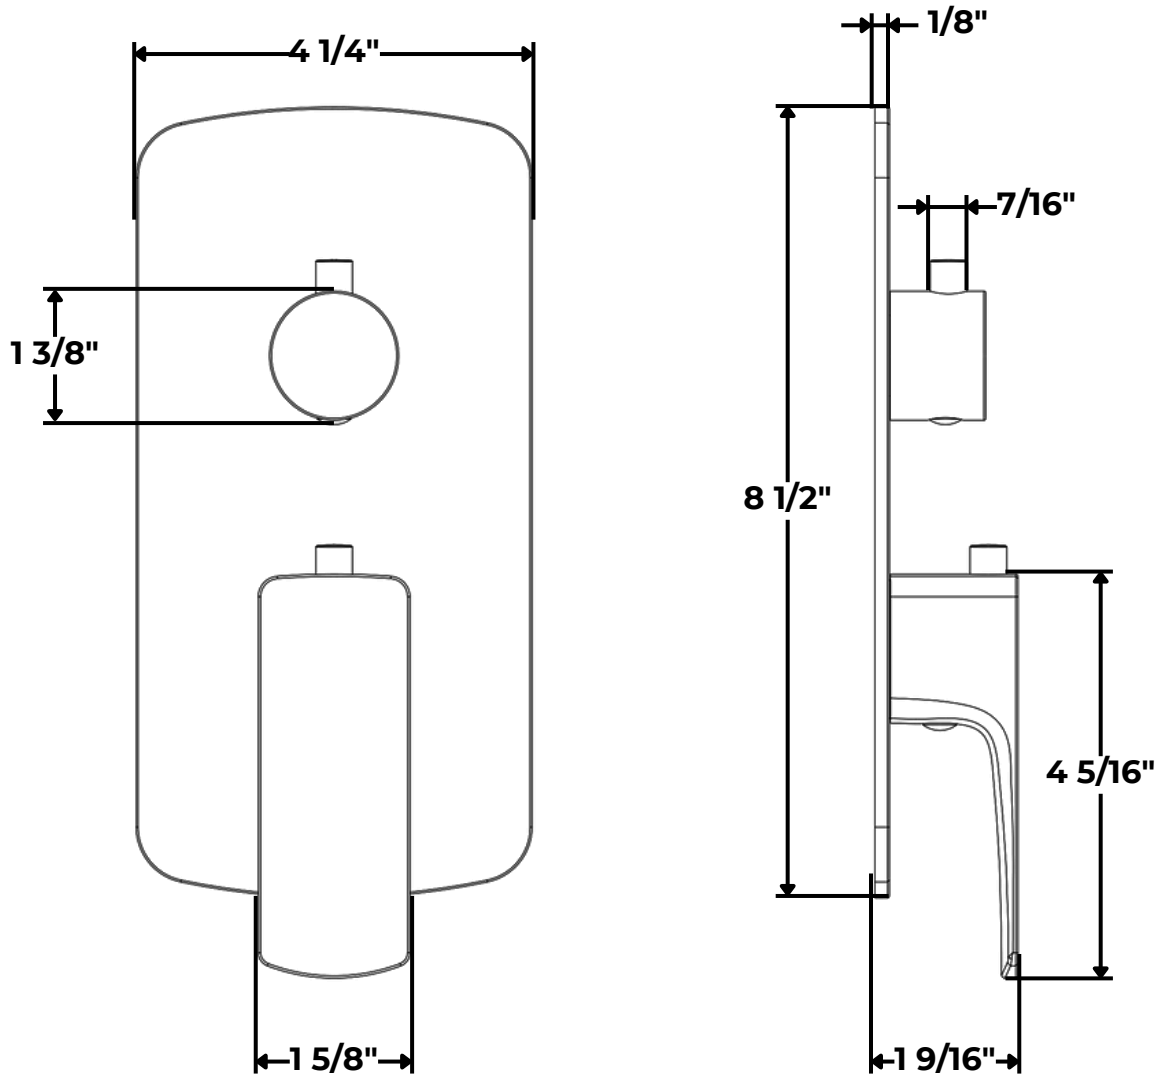

FLOW RATE

Shower Head: 1.8 USGPM
Shower Wand: 1.8 USGPM
Tub Filler: 6.1 USGPM

MATERIAL

Solid Brass

REQUIRMENTS

Control Valve

STANDARDS

To view all standards, please visit product approvals in our learning hub at artos.us.com

PRODUCT SKU: F903B-64TK

PRODUCT DIMENSIONS

PS116TR

artos®

Harmony Thermostatic Shower Trim Kit with Wall Mount Shower Head, Hand Held Shower on Slide Bar, Tub Filler

PRODUCT DIMENSIONS

PRODUCT SKU: F902-1TR

PRODUCT DIMENSIONS

PRODUCT SKU: F908-8

PS116TR

artos®

Harmony Thermostatic Shower Trim Kit with Wall Mount Shower Head, Hand Held Shower on Slide Bar, Tub Filler

PRODUCT SKU: F907-80TR

PRODUCT DIMENSIONS

150cm Hose