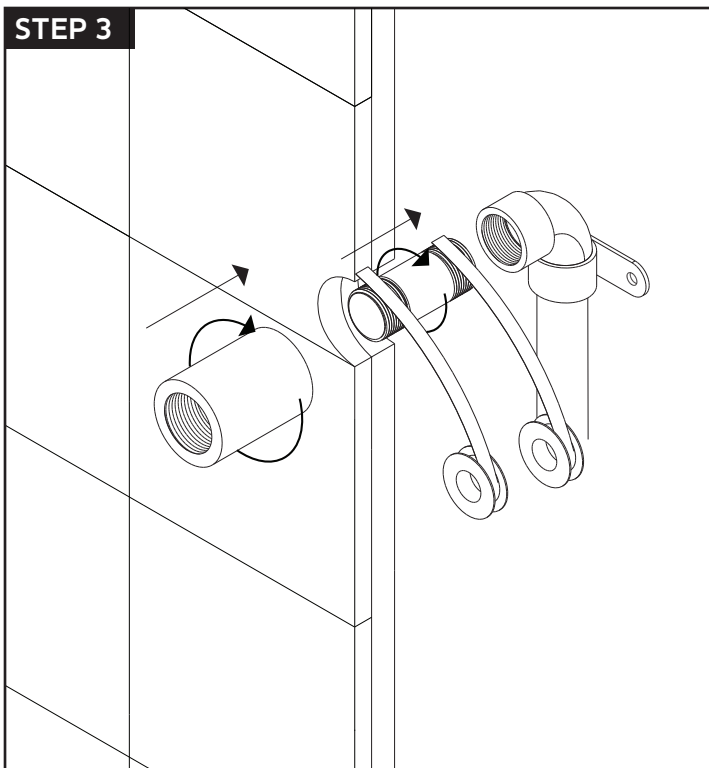

artos®

F907-75

6" shower rainhead wall
mount, angled arm, square