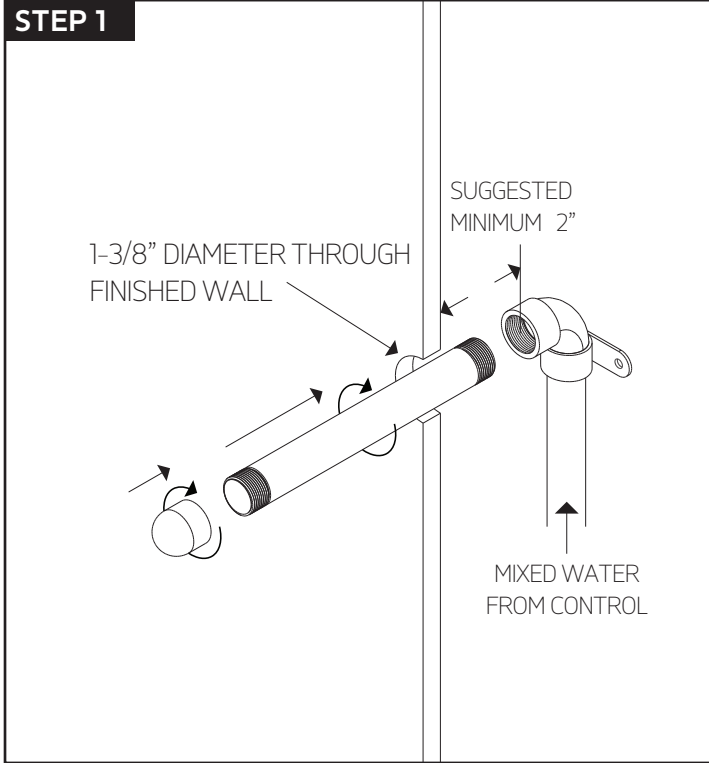

artos®

F907-75

6" shower rainhead wall
mount, angled arm, square