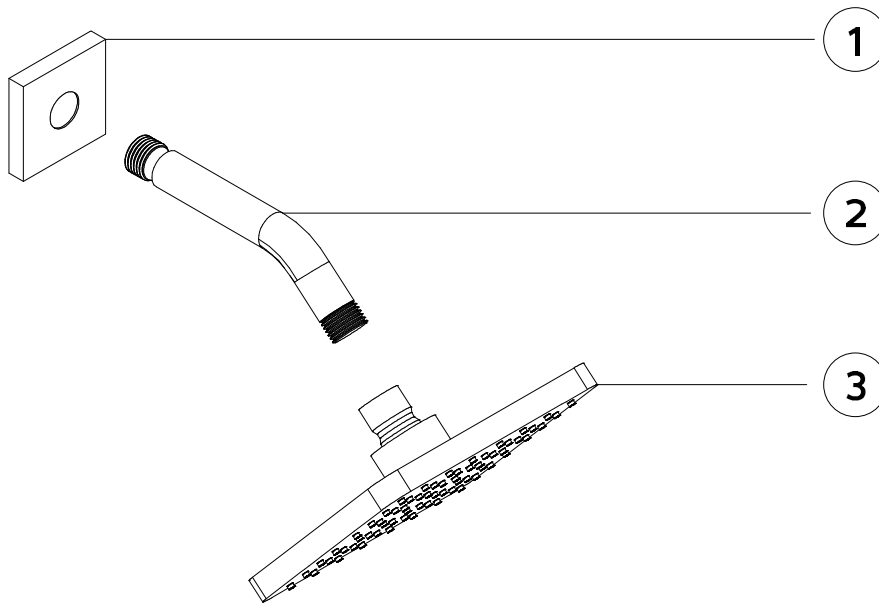

artos®

F907-75

PARTS BREAKDOWN

6" shower rainhead wall
mount, angled arm, square

- 1 SHOWER ARM ESCUTCHEON
- 2 SHOWER ARM
- 3 SHOWER HEAD