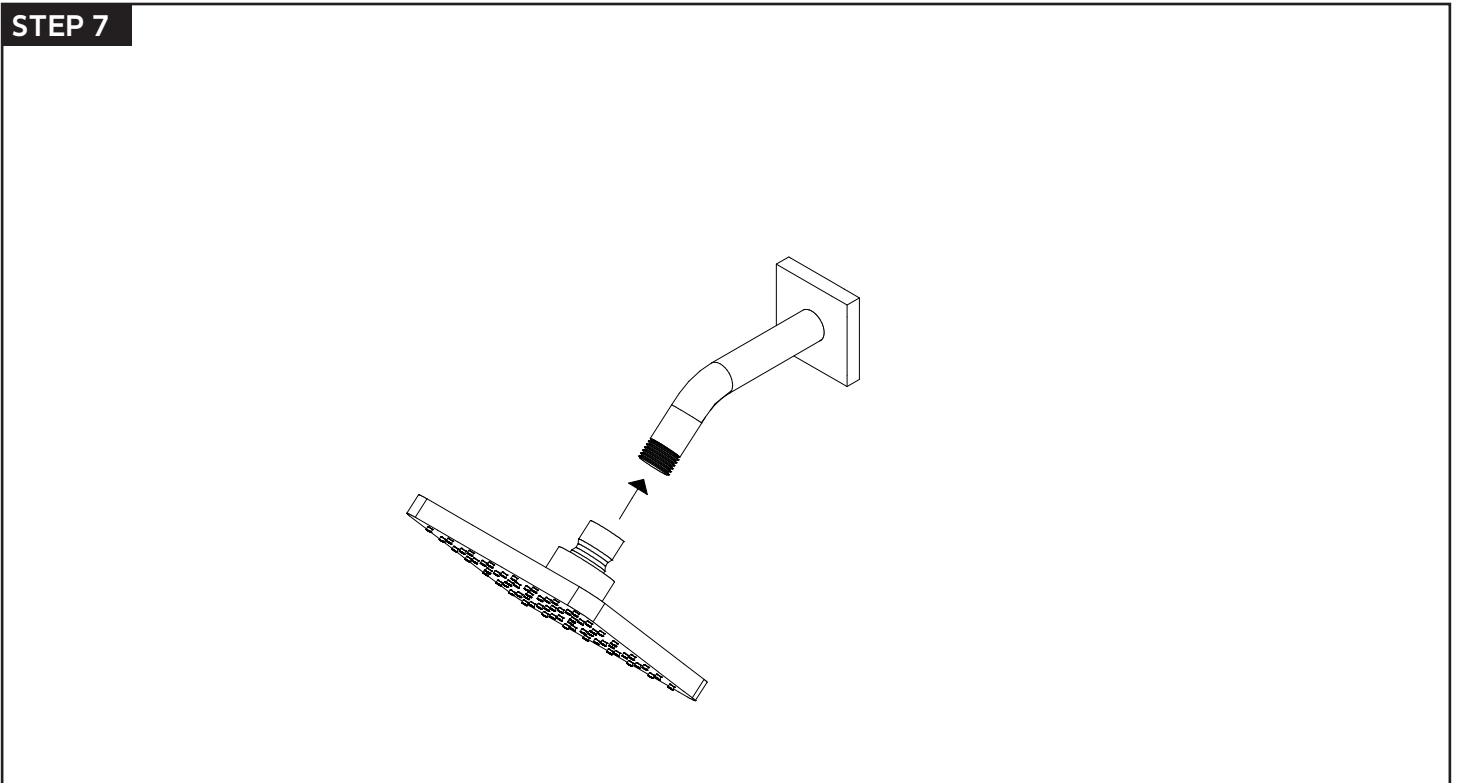

## PRODUCT DIMENSIONS

6" shower rainhead wall  
mount, angled arm, square

# INSTALLATION STEPS

**STEP 5**

**STEP 6**

**STEP 7**