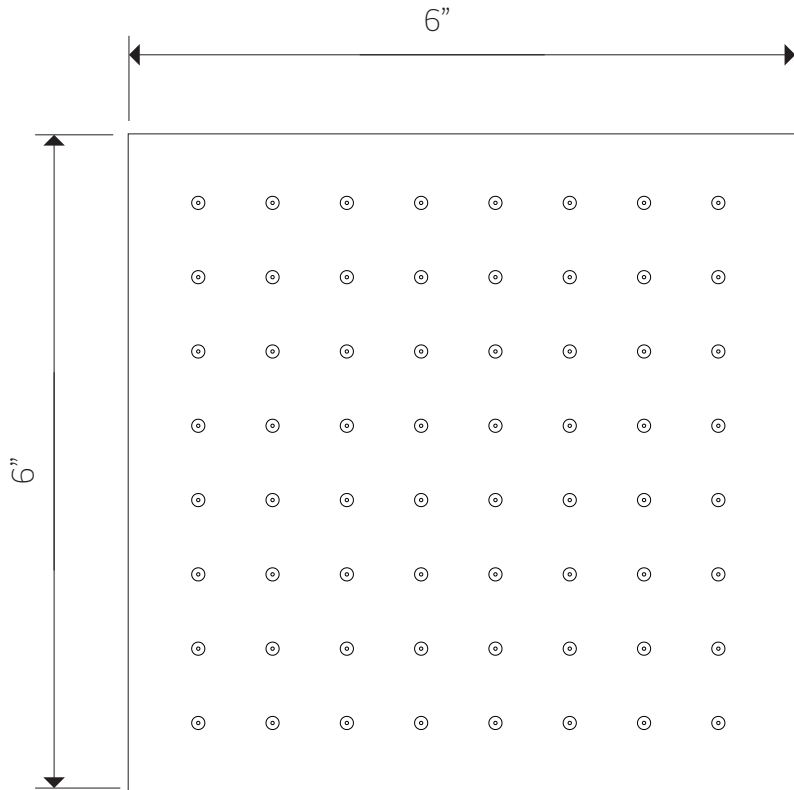

## PRODUCT DIMENSIONS

6" shower rainhead wall  
mount, angled arm, square