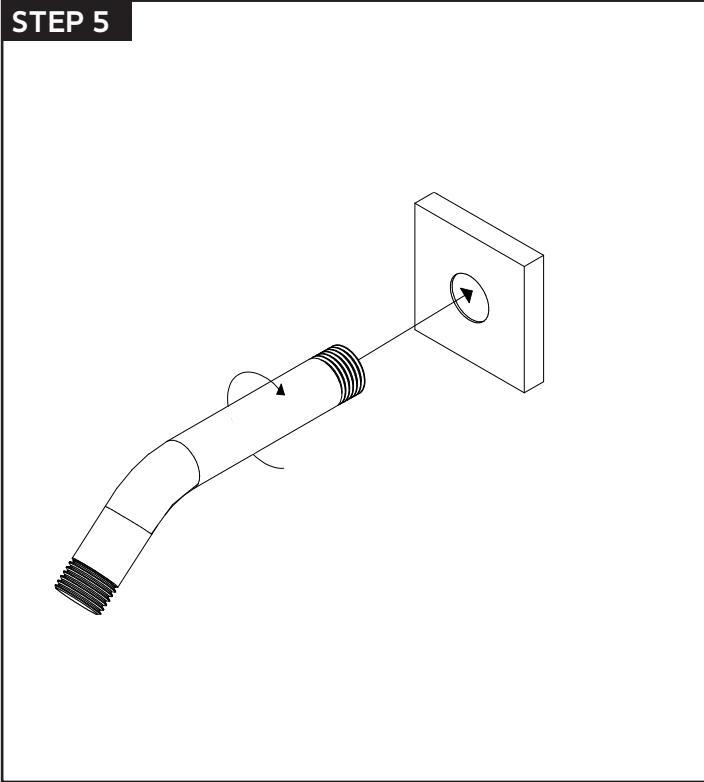

## PRODUCT DIMENSIONS

6" shower rainhead wall  
mount, angled arm, square

# artos<sup>®</sup>

F907-75

6" shower rainhead wall  
mount, angled arm, square

# INSTALLATION STEPS

**STEP 5**

**STEP 6**

**STEP 7**