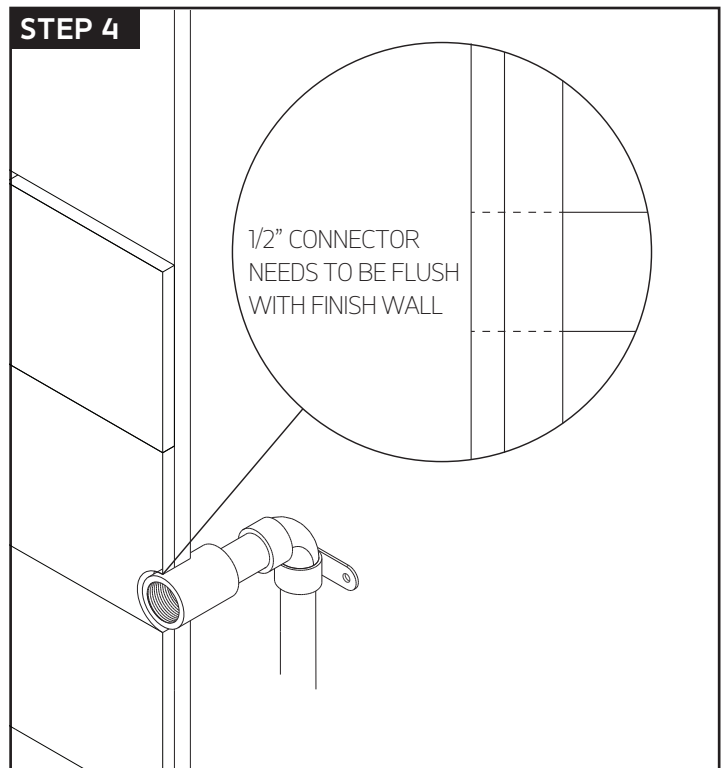

artos®

F907-75

6" shower rainhead wall
mount, angled arm, square