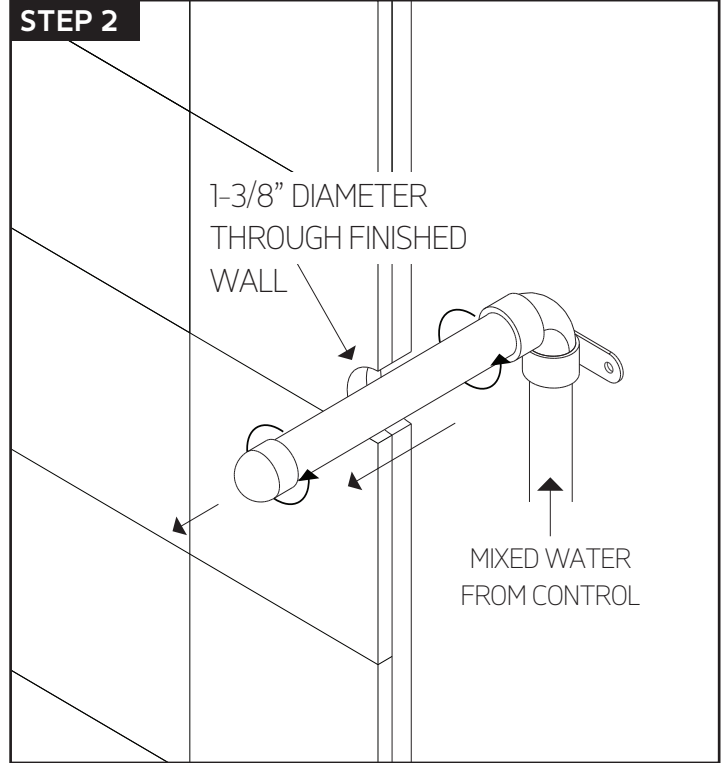

artos®

F907-75

6" shower rainhead wall
mount, angled arm, square