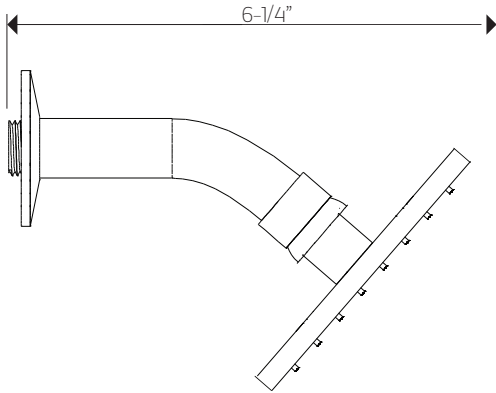

## PRODUCT DIMENSIONS

6" shower rainhead wall  
mount, angled arm, square