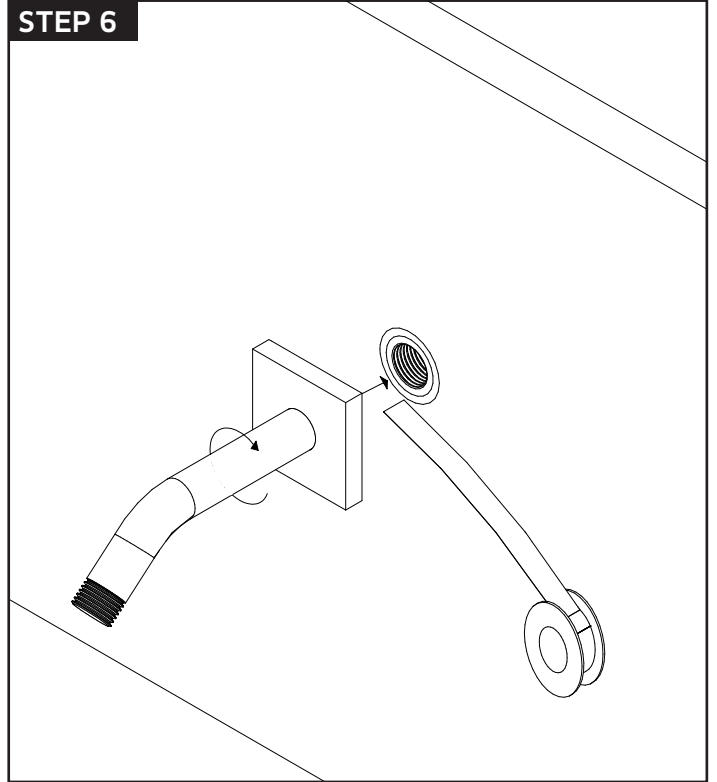

INSTALLATION STEPS

STEP 6