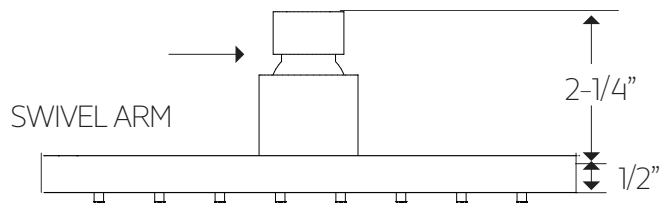

## PRODUCT DIMENSIONS

6" shower rainhead wall  
mount, angled arm, square