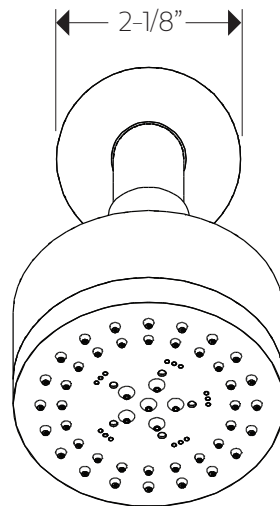

artos[®]

F907-43

INSTALLATION GUIDE

multi-function shower head,
wall mount, angled arm round

BRUSHED NICKEL(BN)

CHROME(CH)

BLACK (BK)

SATIN BRASS (SB)

artos[®]

F907-43

multi-function shower head,
wall mount, angled arm round

OPERATING SPECIFICATIONS

FEATURES

3-functions

OPERATING PRESSURE

Minimum: 15 psi

F907-43

PRODUCT DIMENSIONS

multi-function shower head,
wall mount, angled arm round

artos[®]

F907-43

multi-function shower head,
wall mount, angled arm round

STEP 1

STEP 2