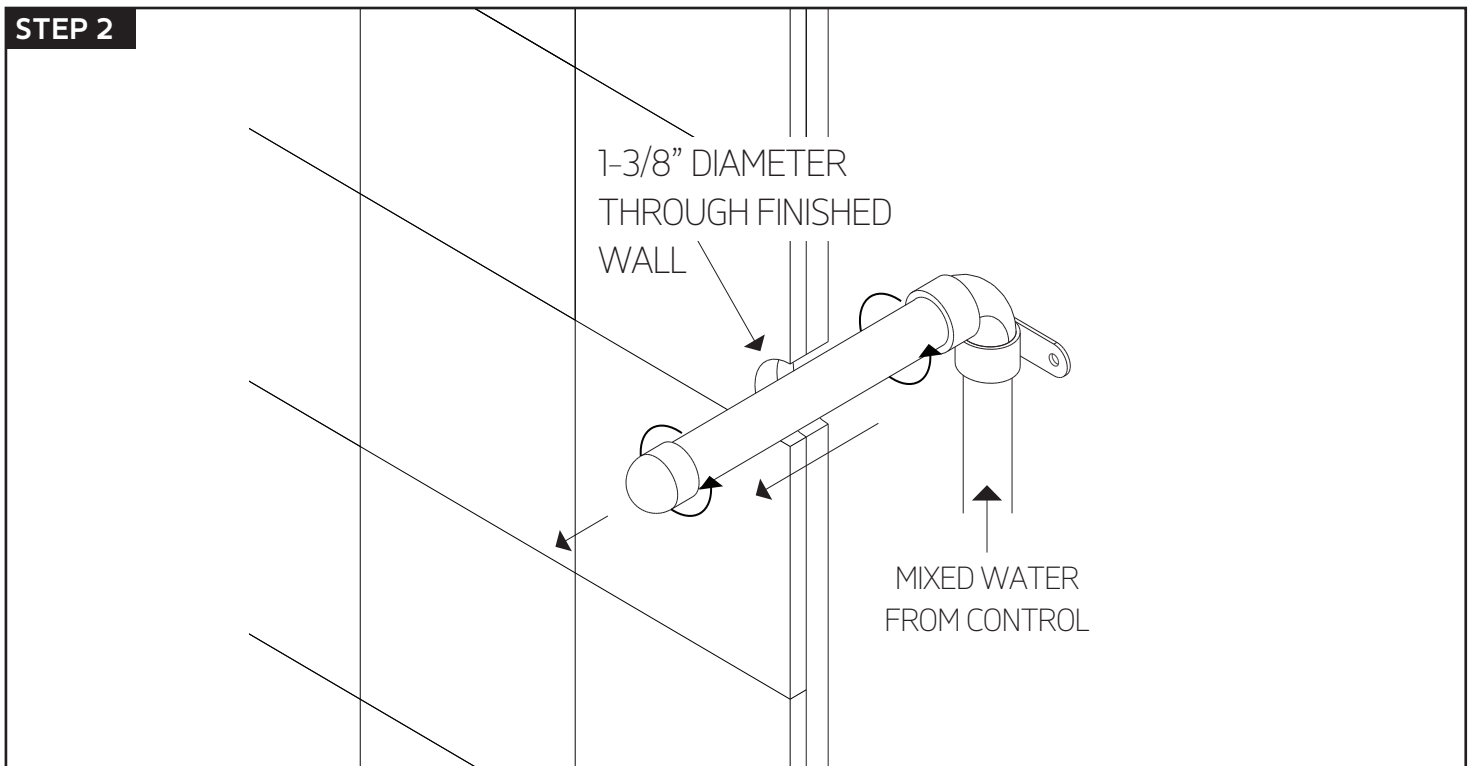

F907-43

PRODUCT DIMENSIONS

multi-function shower head,
wall mount, angled arm round

artos[®]

F907-43

multi-function shower head,
wall mount, angled arm round

STEP 1

STEP 2