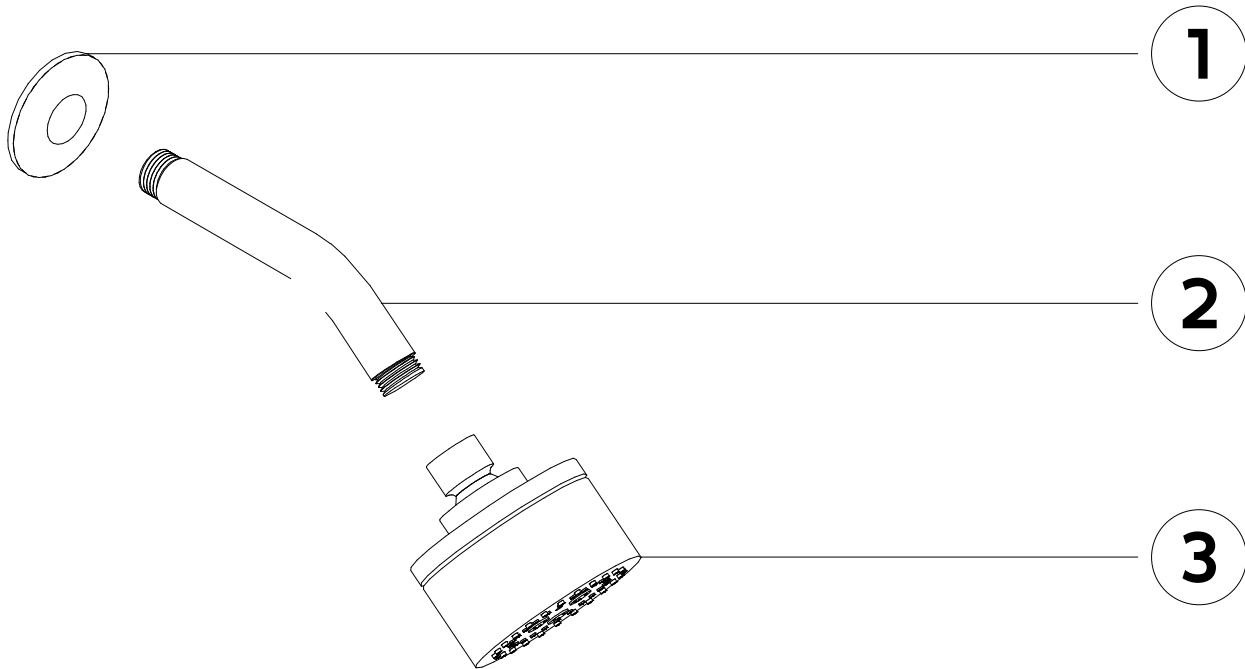

artos[®]

F907-43

INSTALLATION GUIDE

multi-function shower head,
wall mount, angled arm round

BRUSHED NICKEL(BN)

CHROME(CH)

BLACK (BK)

SATIN BRASS (SB)

F907-43

PRODUCT DIMENSIONS

multi-function shower head,
wall mount, angled arm round

artos[®]

F907-43

multi-function shower head,
wall mount, angled arm round

STEP 1

STEP 2

STEP 6

STEP 7

artos[®]

F907-43

PARTS BREAKDOWN

multi-function shower head,
wall mount, angled arm round

- 1** SHOWER ARM ESCUTCHEON
- 2** SHOWER ARM
- 3** SHOWER HEAD