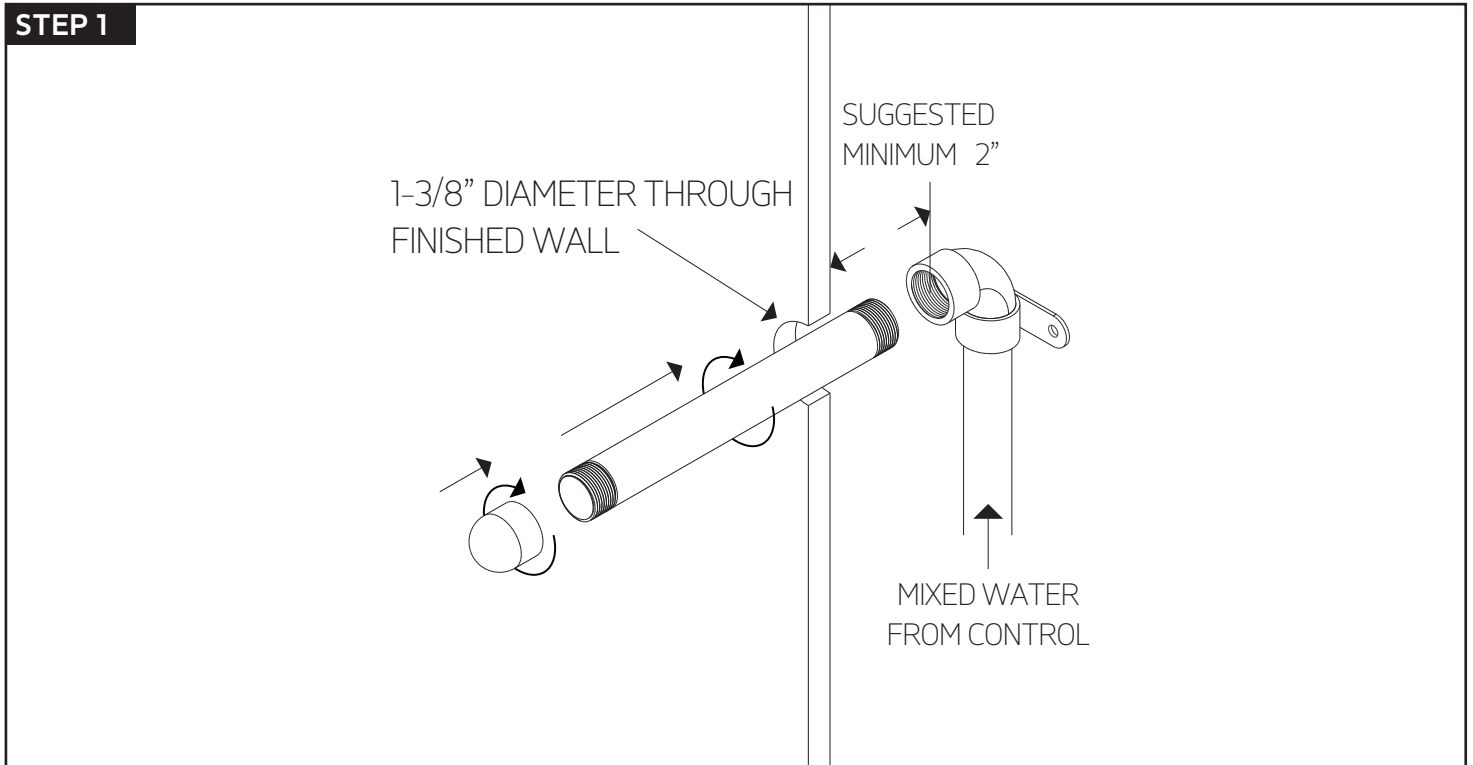

F907-43

PRODUCT DIMENSIONS

multi-function shower head,
wall mount, angled arm round

artos[®]

F907-43

multi-function shower head,
wall mount, angled arm round

STEP 1

STEP 2