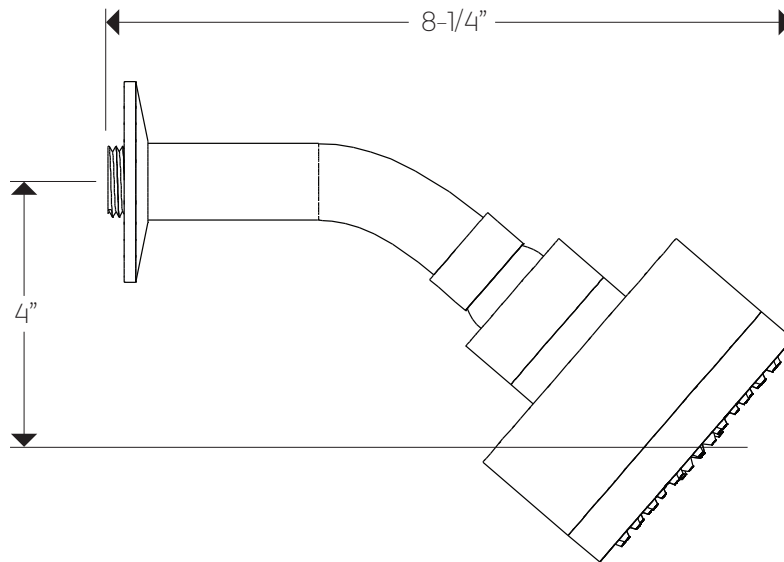

artos[®]

F907-43

INSTALLATION GUIDE

multi-function shower head,
wall mount, angled arm round

BRUSHED NICKEL(BN)

CHROME(CH)

BLACK (BK)

SATIN BRASS (SB)

artos[®]

F907-43

multi-function shower head,
wall mount, angled arm round

OPERATING SPECIFICATIONS

FEATURES

3-functions

OPERATING PRESSURE

Minimum: 15 psi

F907-43

PRODUCT DIMENSIONS

multi-function shower head,
wall mount, angled arm round

artos[®]

F907-43

multi-function shower head,
wall mount, angled arm round

STEP 1

STEP 2