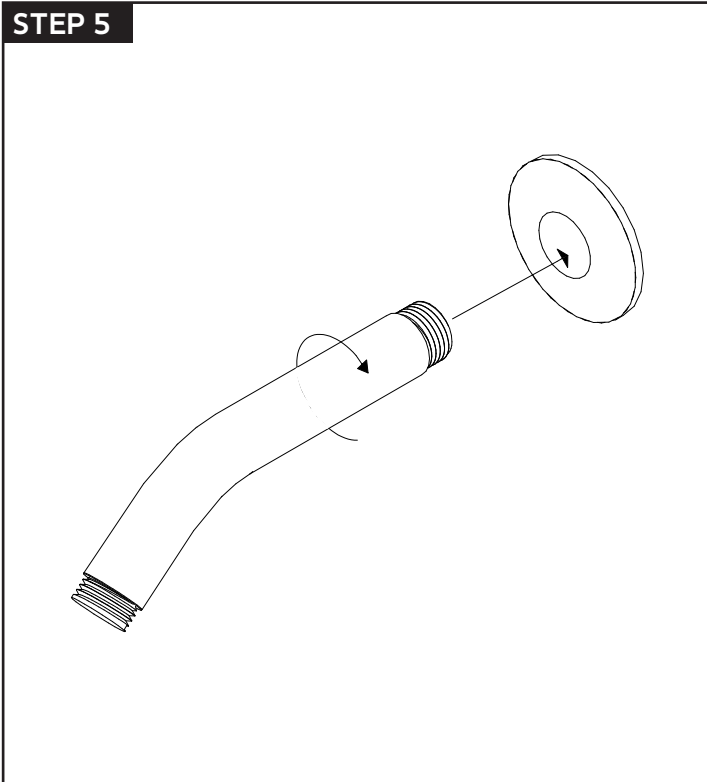

artos[®]

F907-43

INSTALLATION GUIDE

multi-function shower head,
wall mount, angled arm round

BRUSHED NICKEL(BN)

CHROME(CH)

BLACK (BK)

SATIN BRASS (SB)

F907-43

PRODUCT DIMENSIONS

multi-function shower head,
wall mount, angled arm round

artos[®]

F907-43

multi-function shower head,
wall mount, angled arm round

STEP 1

STEP 2

INSTALLATION STEPS

STEP 3

STEP 4

artos[®]

F907-43

INSTALLATION STEPS

multi-function shower head,
wall mount, angled arm round

STEP 5

STEP 6

STEP 7

artos[®]

F907-43

PARTS BREAKDOWN

multi-function shower head,
wall mount, angled arm round

- 1** SHOWER ARM ESCUTCHEON
- 2** SHOWER ARM
- 3** SHOWER HEAD