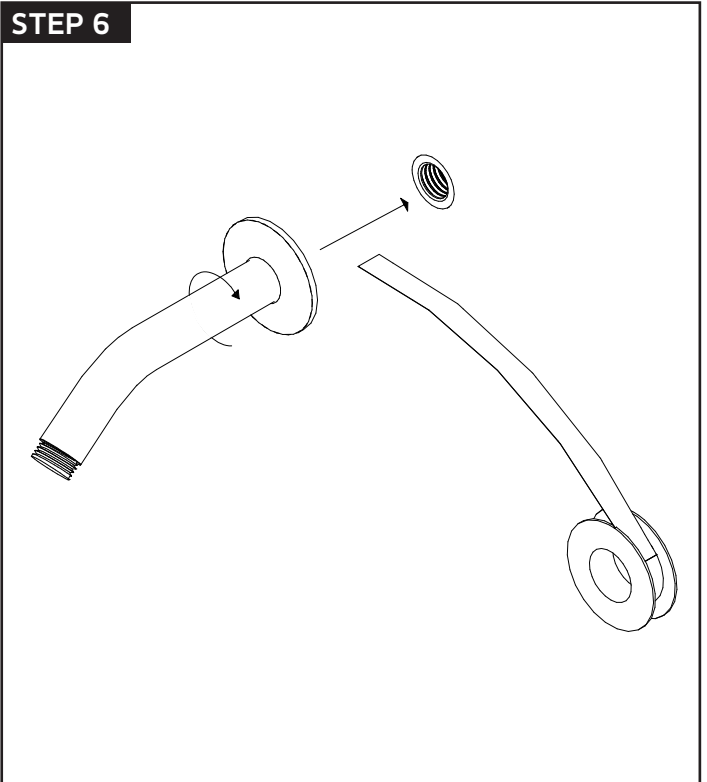

artos[®]

F907-43

INSTALLATION GUIDE

multi-function shower head,
wall mount, angled arm round

BRUSHED NICKEL(BN)

CHROME(CH)

BLACK (BK)

SATIN BRASS (SB)

F907-43

PRODUCT DIMENSIONS

multi-function shower head,
wall mount, angled arm round

artos[®]

F907-43

multi-function shower head,
wall mount, angled arm round

STEP 1

STEP 2

INSTALLATION STEPS

STEP 3

STEP 4

artos[®]

F907-43

INSTALLATION STEPS

multi-function shower head,
wall mount, angled arm round

STEP 5

STEP 6

STEP 7

artos[®]

F907-43

PARTS BREAKDOWN

multi-function shower head,
wall mount, angled arm round

- 1** SHOWER ARM ESCUTCHEON
- 2** SHOWER ARM
- 3** SHOWER HEAD