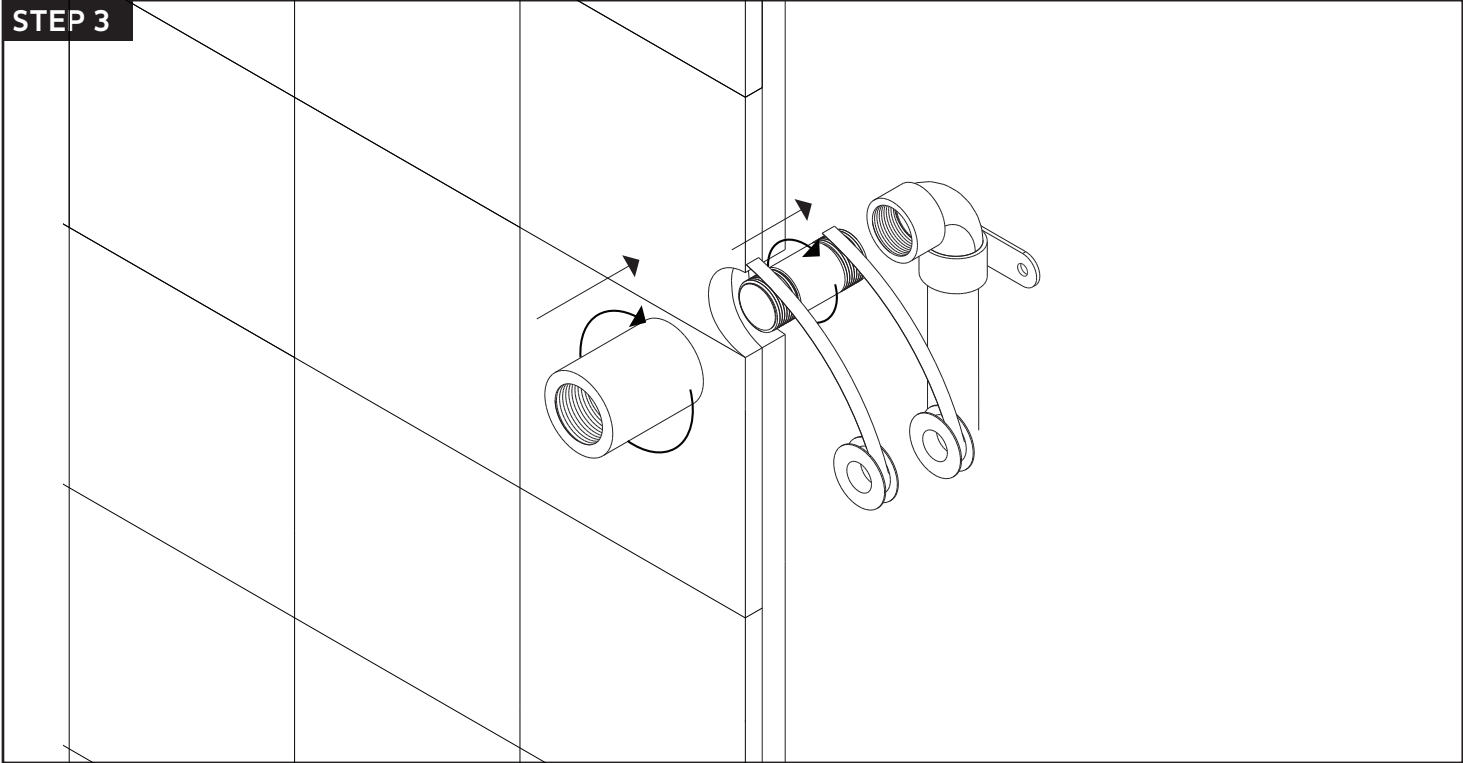

INSTALLATION STEPS

STEP 3