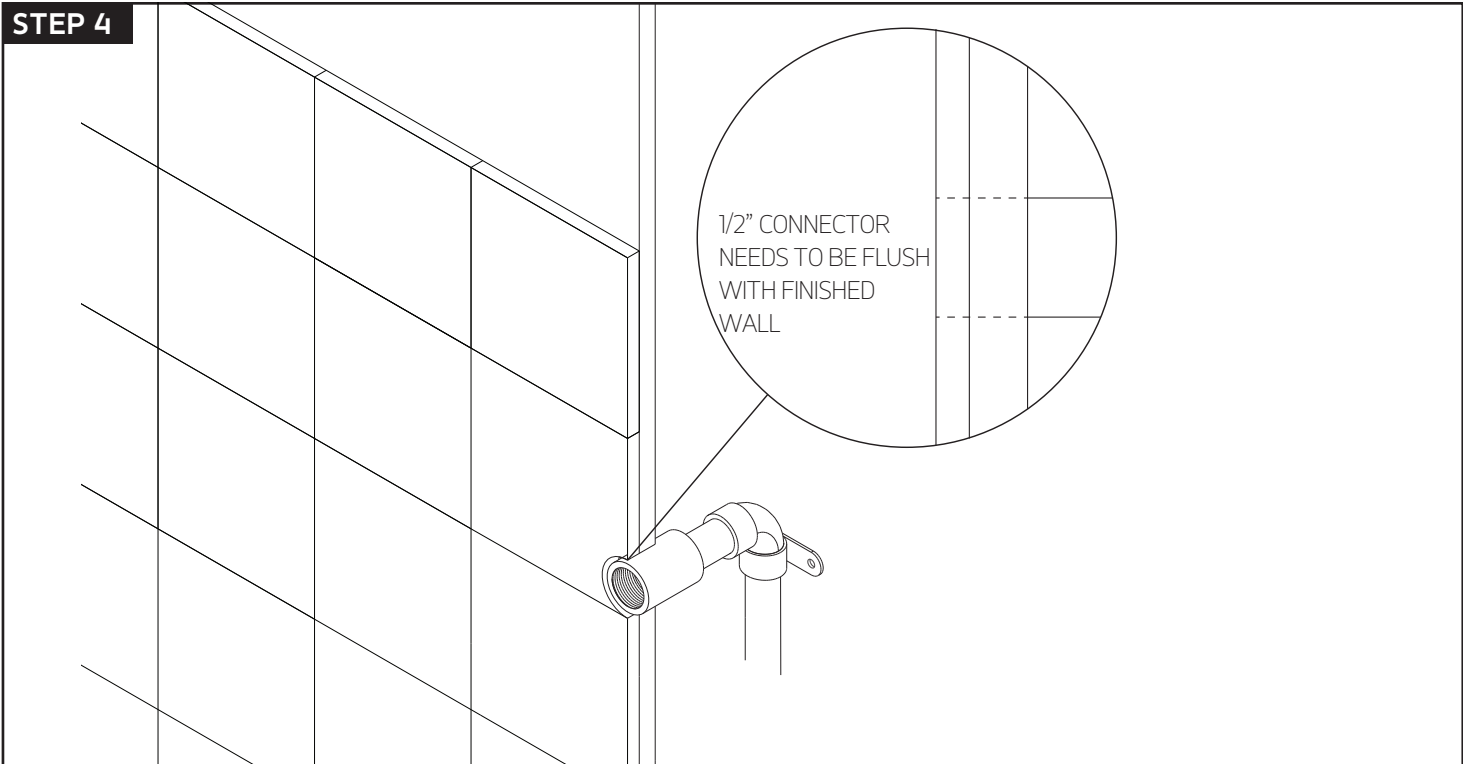

INSTALLATION STEPS

STEP 3

STEP 4