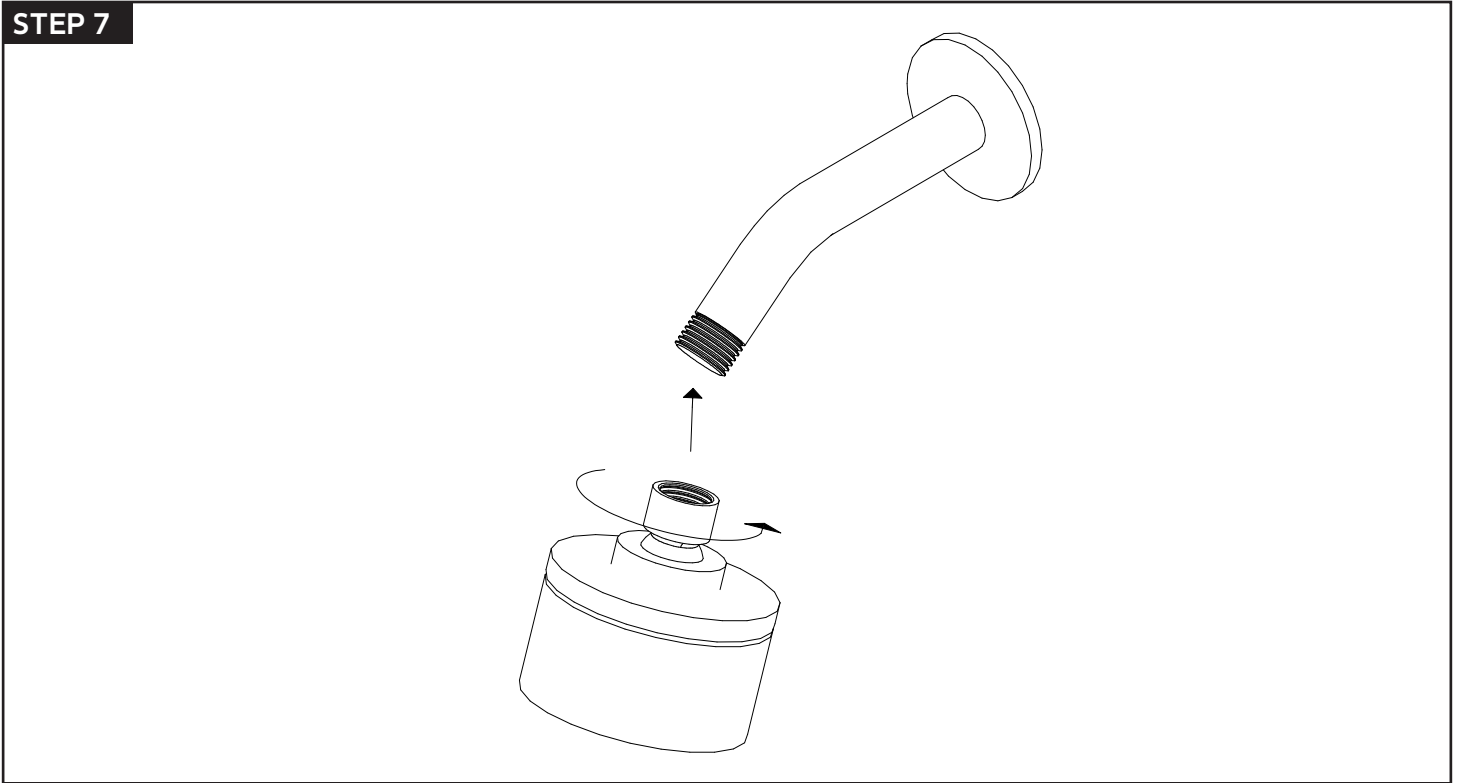

F907-43

PRODUCT DIMENSIONS

multi-function shower head,
wall mount, angled arm round

artos[®]

F907-43

multi-function shower head,
wall mount, angled arm round

STEP 1

STEP 2

INSTALLATION STEPS

STEP 3

STEP 4

artos[®]

F907-43

INSTALLATION STEPS

multi-function shower head,
wall mount, angled arm round

STEP 5

STEP 6

STEP 7

artos[®]

F907-43

PARTS BREAKDOWN

multi-function shower head,
wall mount, angled arm round

- 1** SHOWER ARM ESCUTCHEON
- 2** SHOWER ARM
- 3** SHOWER HEAD