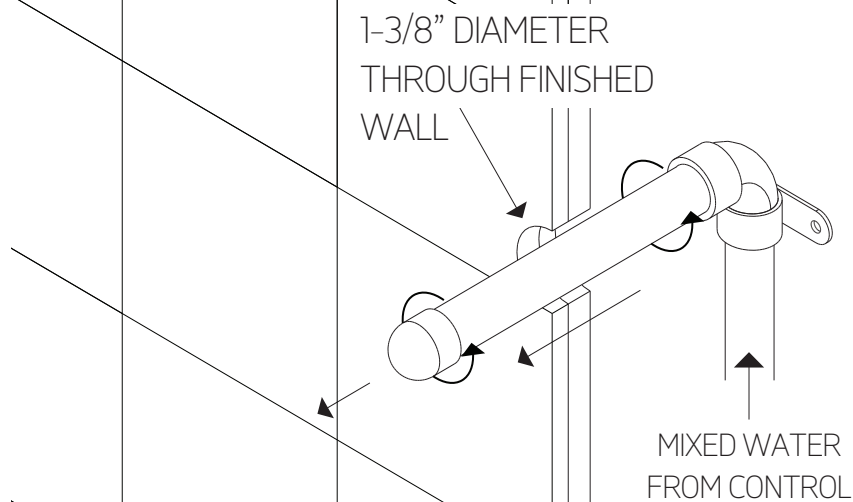

F907-1

10" shower rainhead, wall mount, arm round

STEP 1

STEP 2