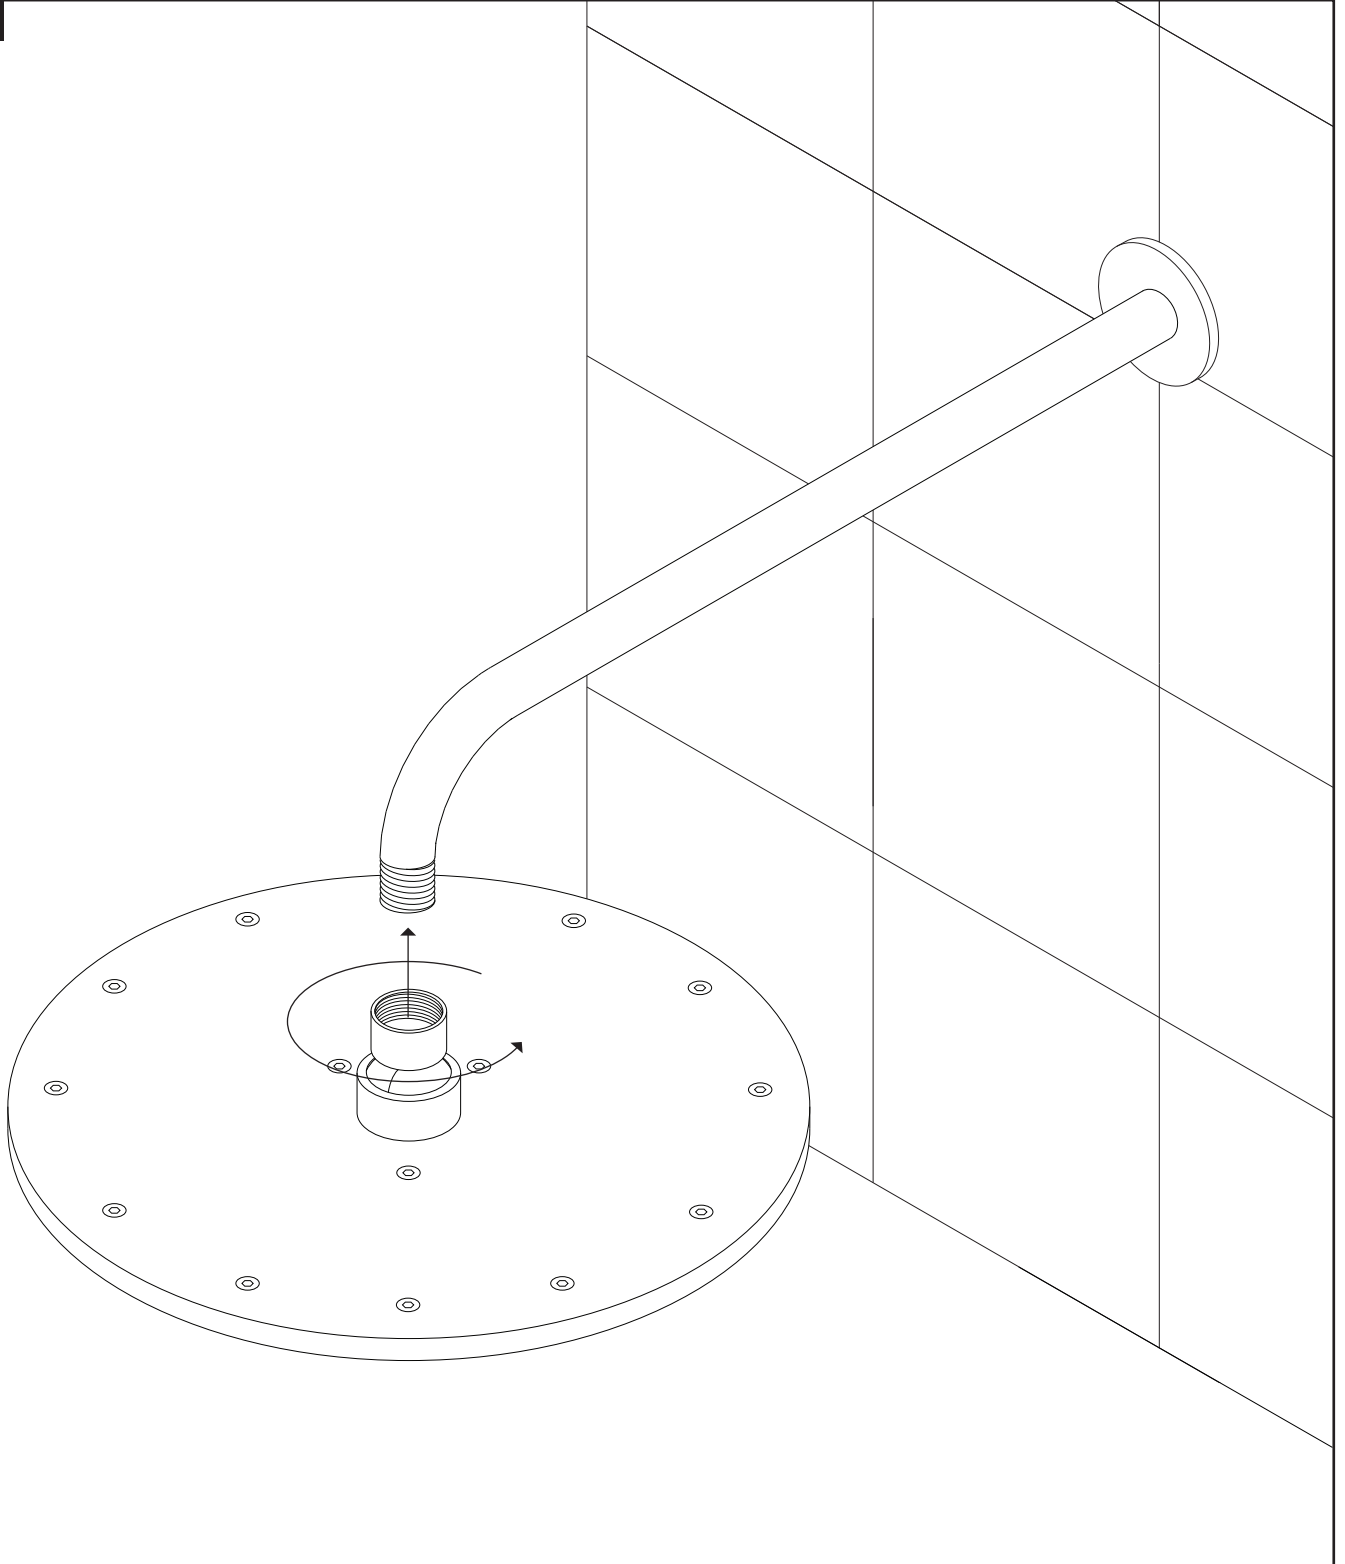

INSTALLATION STEPS

STEP 7