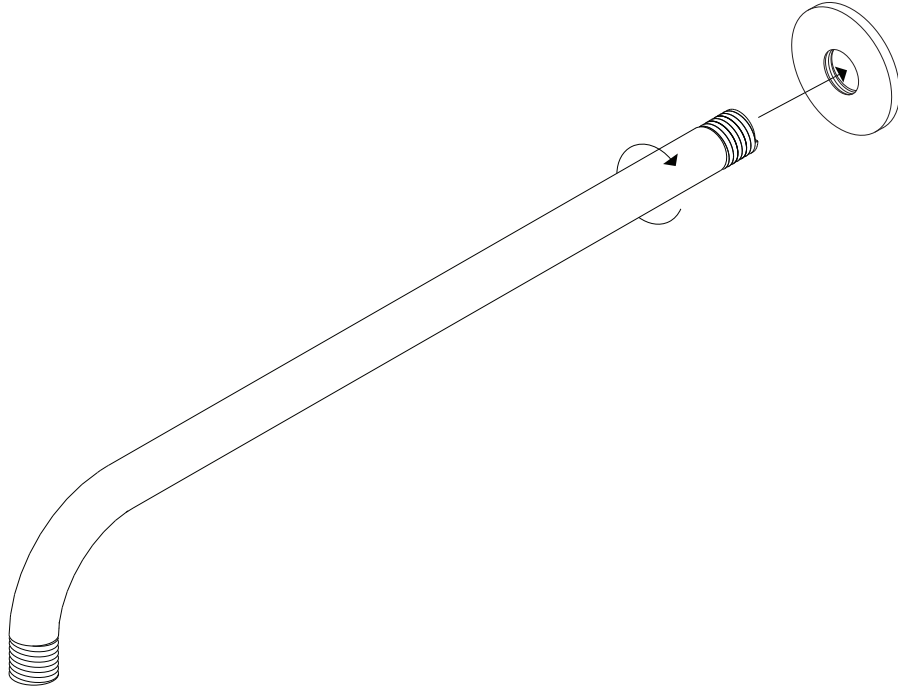

artos®

F907-1

10" shower rainhead, wall
mount, arm round

STEP 5