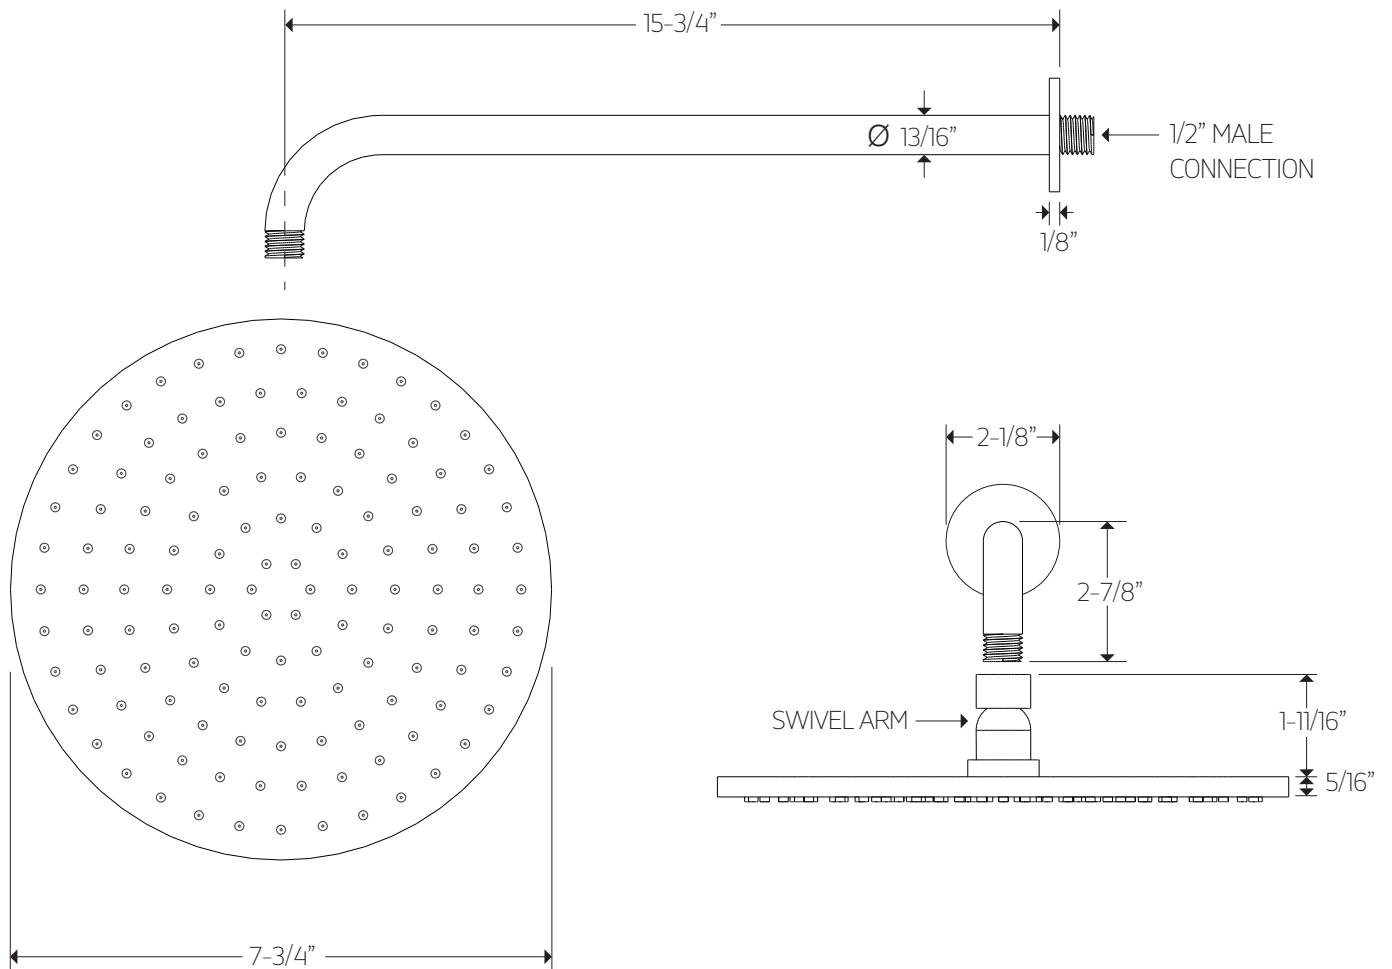

### PRODUCT DIMENSIONS

10" shower rainhead, wall  
mount, arm round