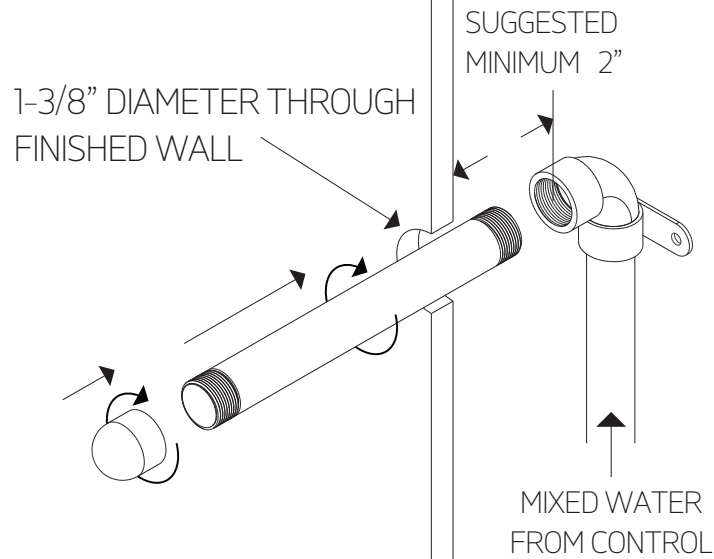

F907-1

10" shower rainhead, wall mount, arm round

STEP 1