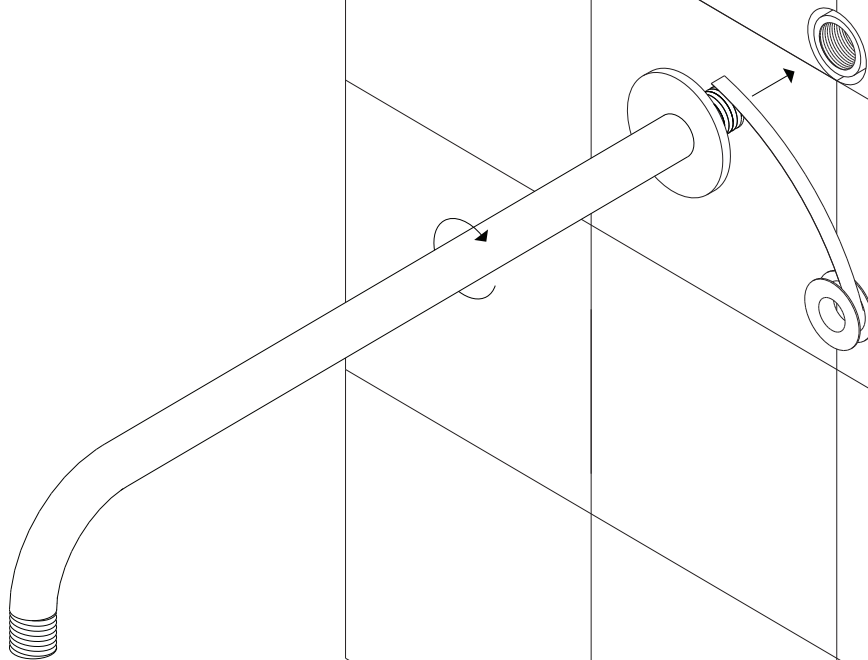

artos®

F907-1

10" shower rainhead, wall
mount, arm round

STEP 5

STEP 6