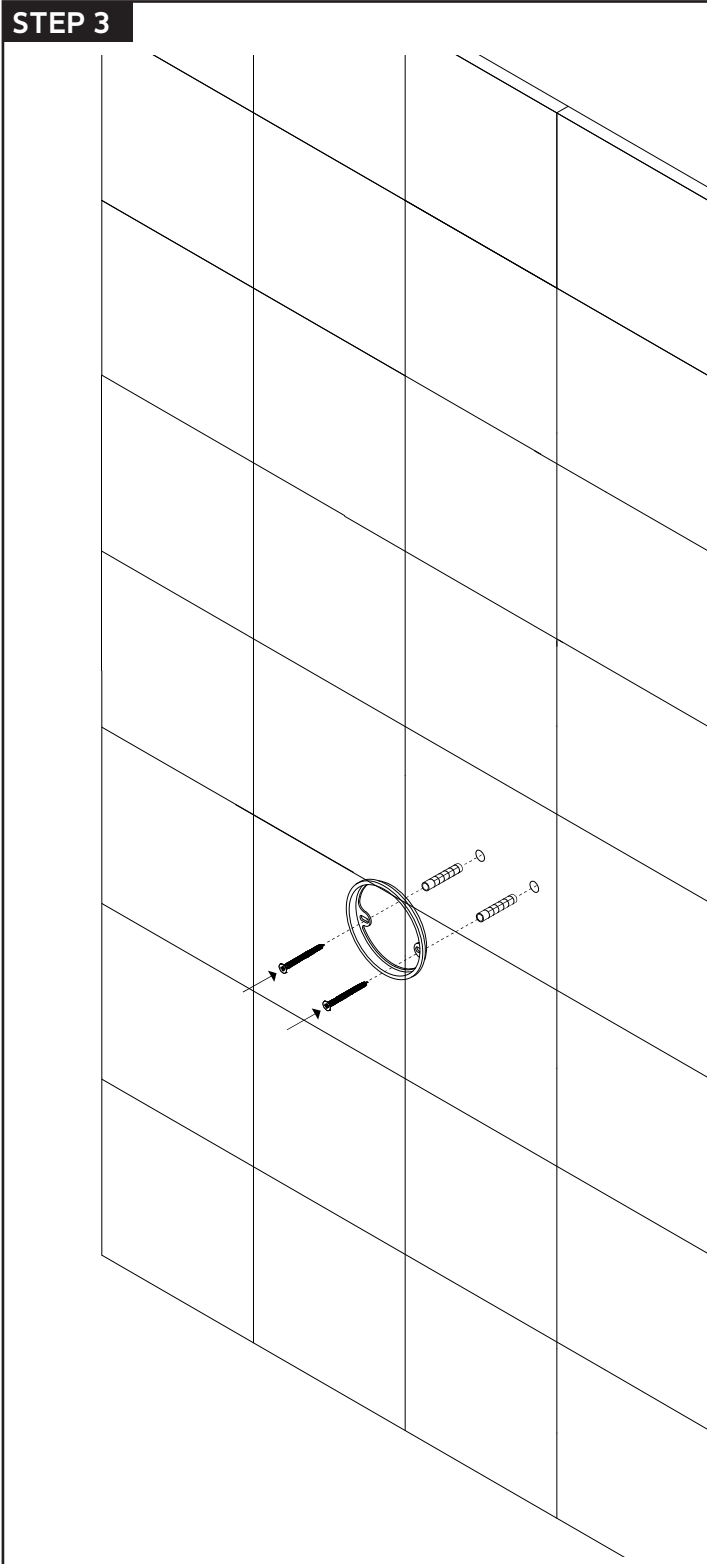

INSTALLATION STEPS

STEP 3