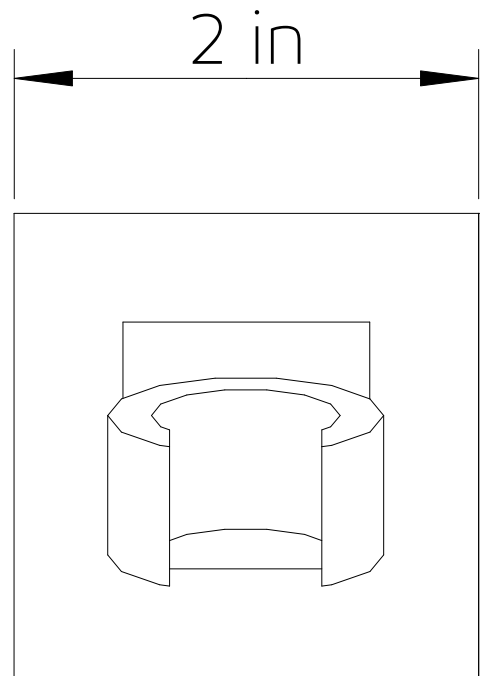

# artos<sup>®</sup>

F902-24

adjustable hand shower  
holder square

**OPERATING SPECIFICATIONS**

## **FEATURES**

Solid Brass  
Adjustable

## PRODUCT DIMENSIONS