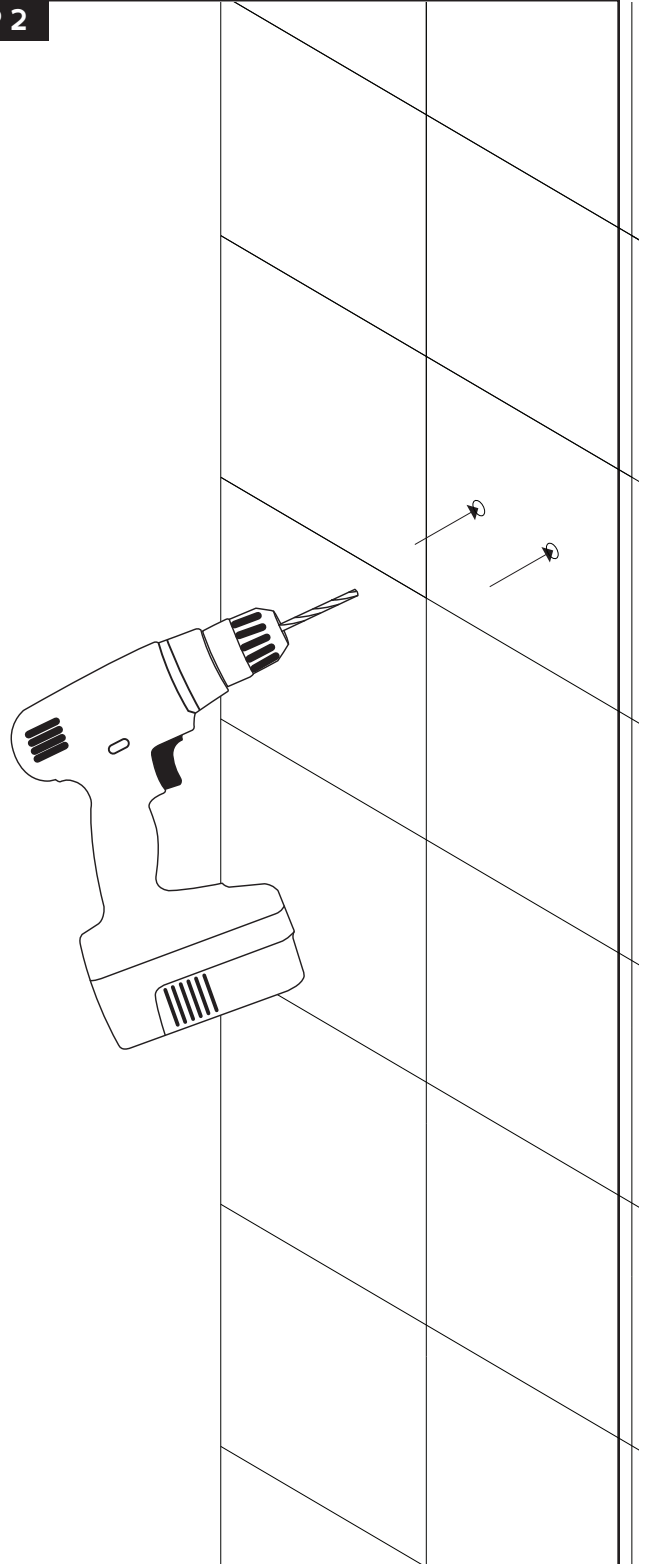

# artos<sup>®</sup>

F902-24

adjustable hand shower  
holder square

**OPERATING SPECIFICATIONS**

## PRODUCT DIMENSIONS

# artos<sup>®</sup>

F902-24

adjustable hand shower  
holder square

**STEP 1**

MARK HOLES WITH  
PENCIL OR MARKER

\*ALL DIMENSIONS ARE  
APPROXIMATE

**STEP 2**

# INSTALLATION STEPS