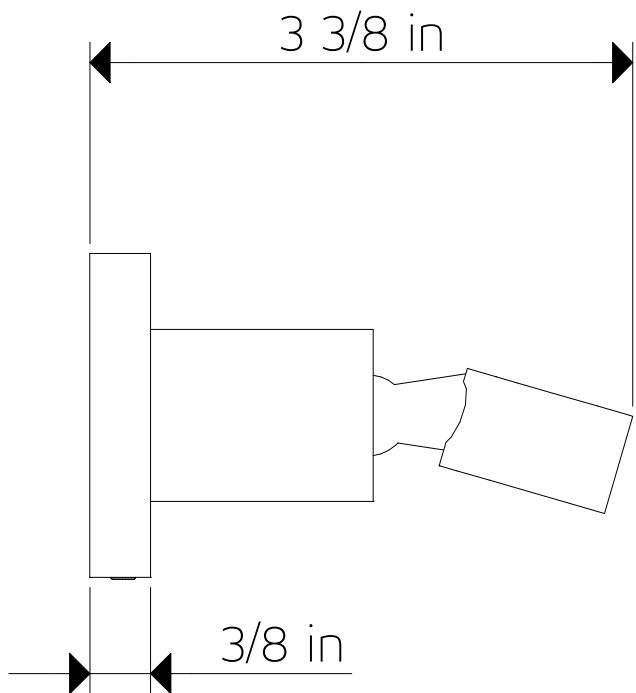

# artos<sup>®</sup>

F902-24

adjustable hand shower  
holder square

**OPERATING SPECIFICATIONS**

## PRODUCT DIMENSIONS