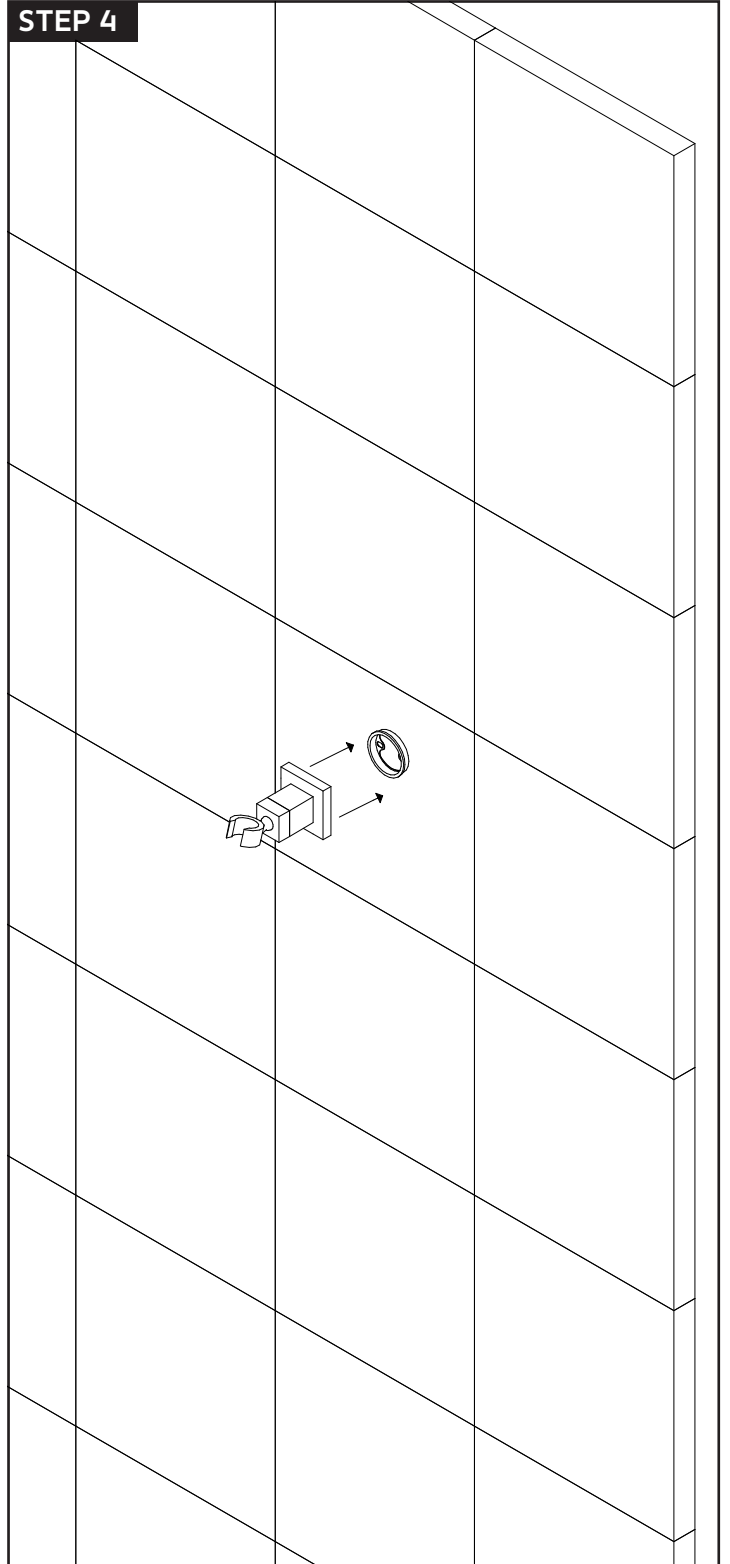

INSTALLATION STEPS

STEP 3

STEP 4