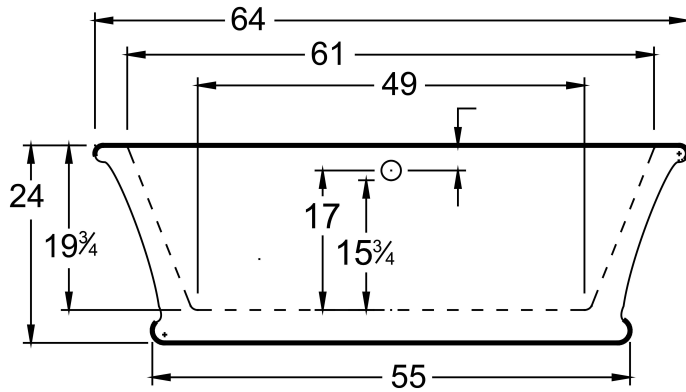

### DIMENSIONS

64" x 33" x 24" deep (1626 x 838 x 610 mm)  
 Weight of tub = 400 lbs (181 kg)  
 Gallons to overflow = 52 (Liters = 197)