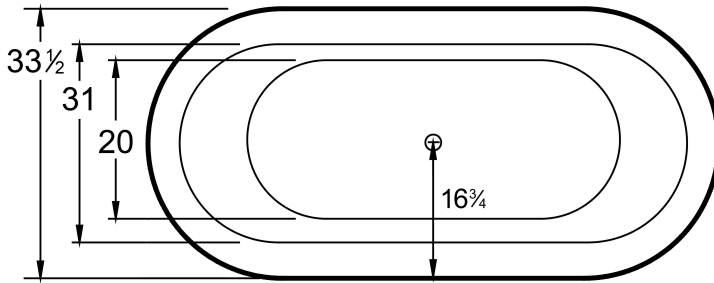

### DIMENSIONS

64" x 33" x 24" deep (1626 x 838 x 610 mm)  
 Weight of tub = 400 lbs (181 kg)  
 Gallons to overflow = 52 (Liters = 197)