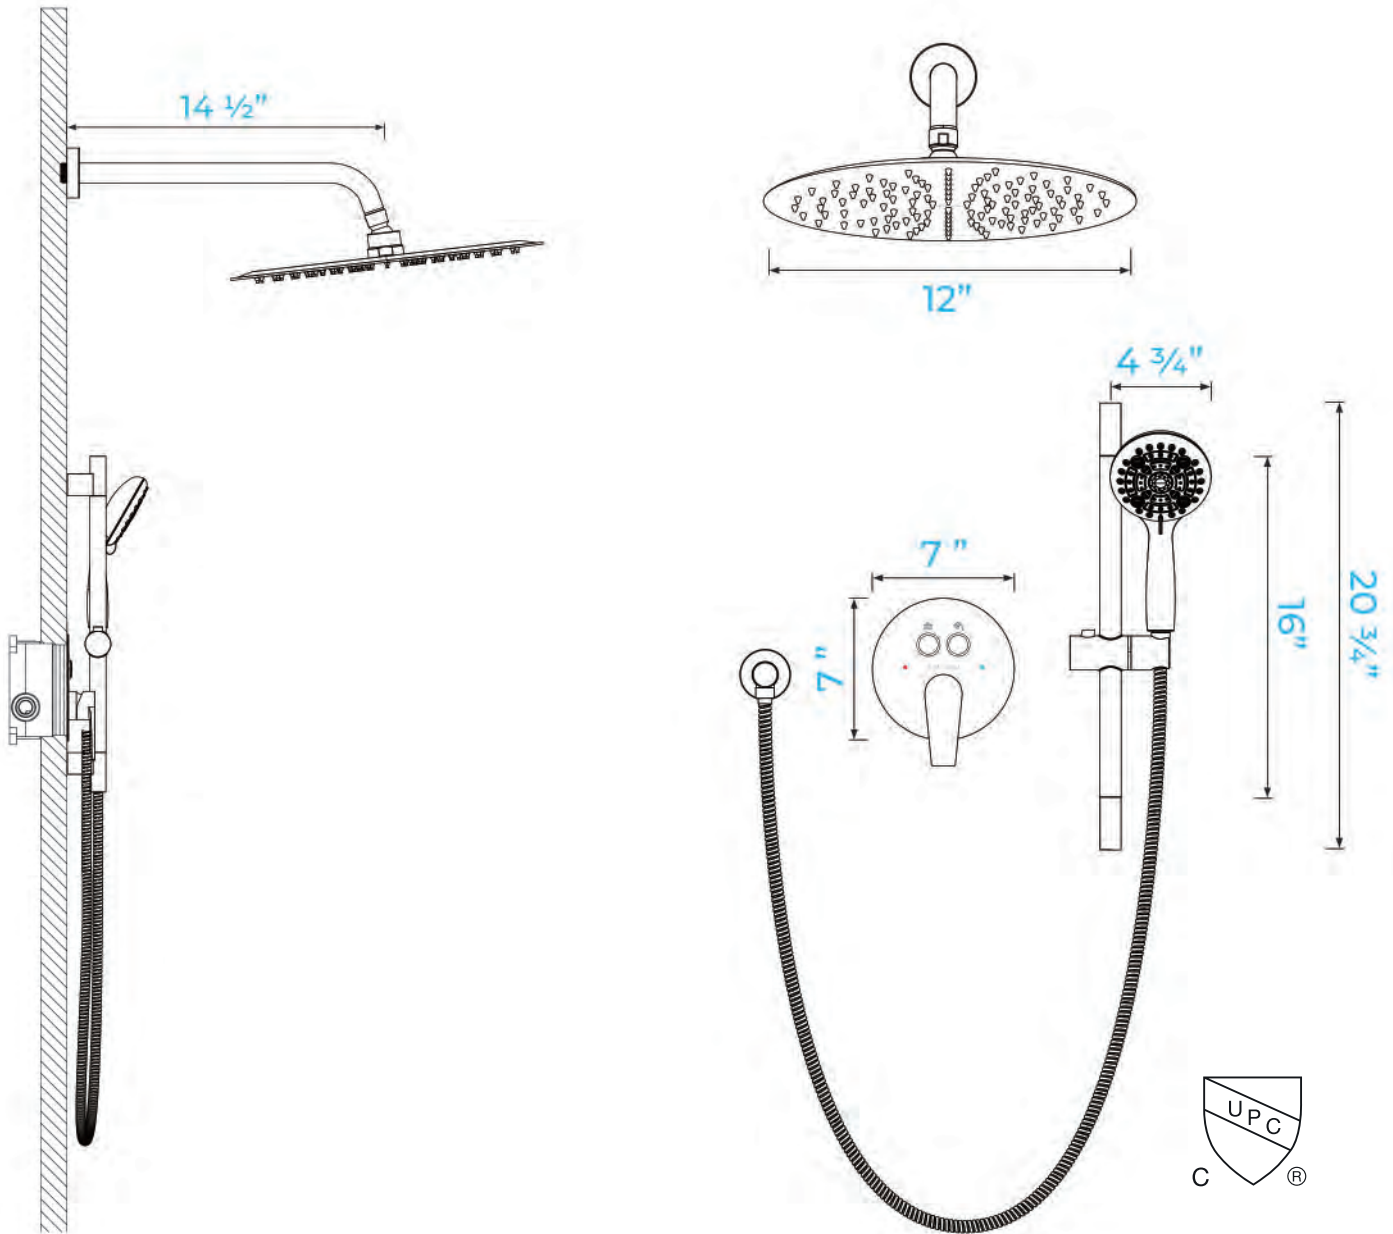

ULTIMATE  
COLLECTION

SHOWER COMBO

AA-SH-R-PBVD-P-HS-12-XX

REV.1.00

ALTA • AQUA  
— DISTRIBUTION —

## DIMENSIONS

# FEATURES

- 12" stainless steel shower head.
- cUPC ½" NPT brass pressure balance valve with 2-way diverter.
- Share 2 functions at the same time.
- 6-function hand shower including trickle option for water savings.
- 71" long stainless steel hose.
- Modern and practical push button diverter.
- Complete shower combo.
- Available in matte black, chrome and brushed nickel finish.

Brushed nickel  
AA-SH-R-PBVD-P-HS-12-BN

Chrome  
AA-SH-R-PBVD-P-HS-12-CP

Matte black  
AA-SH-R-PBVD-P-HS-12-MB

For the perfect complement,  
ask us about our shower niches!

**12"** STAINLESS STEEL  
SHOWER HEAD