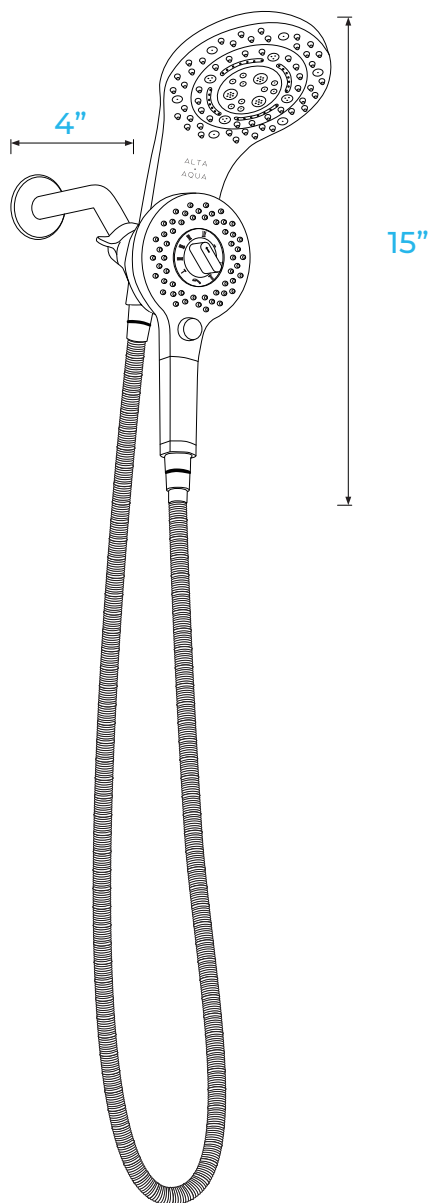

ESSENTIAL COLLECTION

MAGNETIC SHOWER without
valve kit

AA-SH-MG-R-HS-6-XX

REV 1.01

ALTA • AQUA
— DISTRIBUTION —

DIMENSIONS

FEATURES

- Strong magnetic hand shower holder.
- Easily retrofit to most existing shower, no plumbing required.
- Air injection technology for higher water pressure.
- 8+1 shower head functions, including a trickle setting for water savings.
- 1/2 " NPT 4" shower arm included.
- Available in matte black, chrome and brushed nickel finish.

**For the perfect complement,
ask us about our valves and
shower niches!**

Crafting the Perfect Shower Experience, One Drop at a Time.

SWIVELS

TO ADJUST THE
ANGLE OF THE
SHOWER HEAD

PUSH BUTTON

TO PAUSE THE
HANDHELD
MODE

BUILT IN MAGNETS

TO HOLD IN PLACE
THE HANDSHOWER
ON THE SHOWER HEAD

8 + 1 SHOWER HEAD FUNCTIONS

INCLUDING A TRICKLE SETTING
FOR WATER SAVINGS

Rotate center part to change shower head function.

Note : the handshower and shower head cannot
operate simultaneously.

SHOWER HEAD MODES

- A : MIST
- B : MASSAGE
- C : JET SPRAY
- D : POWER MASSAGE
- E : HANDSHOWER SPRAY
- F : WATER SAVING
- G : RAINFALL
- H : FULL BODY SPRAY
- I : INNER RAINFALL

Works with any existing shower valve on the market. Valve not included.