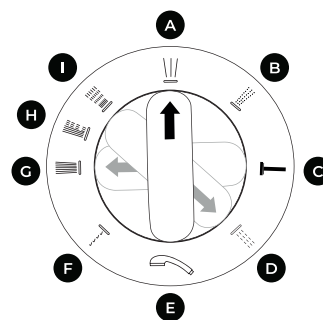

ESSENTIAL COLLECTION

MAGNETIC SHOWER without
valve kit

AA-SH-MG-R-HS-6-XX

REV 1.01

ALTA • AQUA
— DISTRIBUTION —

DIMENSIONS

FEATURES

- Strong magnetic hand shower holder.
- Easily retrofit to most existing shower, no plumbing required.
- Air injection technology for higher water pressure.
- 8+1 shower head functions, including a trickle setting for water savings.
- 1/2 " NPT 4" shower arm included.
- Available in matte black, chrome and brushed nickel finish.

**For the perfect complement,
ask us about our valves and
shower niches!**

Crafting the Perfect Shower Experience, One Drop at a Time.

SWIVELS

TO ADJUST THE
ANGLE OF THE
SHOWER HEAD

PUSH BUTTON

TO PAUSE THE
HANDHELD
MODE

BUILT IN MAGNETS

TO HOLD IN PLACE
THE HANDSHOWER
ON THE SHOWER HEAD

8 + 1 SHOWER HEAD FUNCTIONS

INCLUDING A TRICKLE SETTING
FOR WATER SAVINGS

Rotate center part to change shower head function.

Note : the handshower and shower head cannot
operate simultaneously.

SHOWER HEAD MODES

- A : MIST
- B : MASSAGE
- C : JET SPRAY
- D : POWER MASSAGE
- E : HANDSHOWER SPRAY
- F : WATER SAVING
- G : RAINFALL
- H : FULL BODY SPRAY
- I : INNER RAINFALL

Works with any existing shower valve on the market. Valve not included.