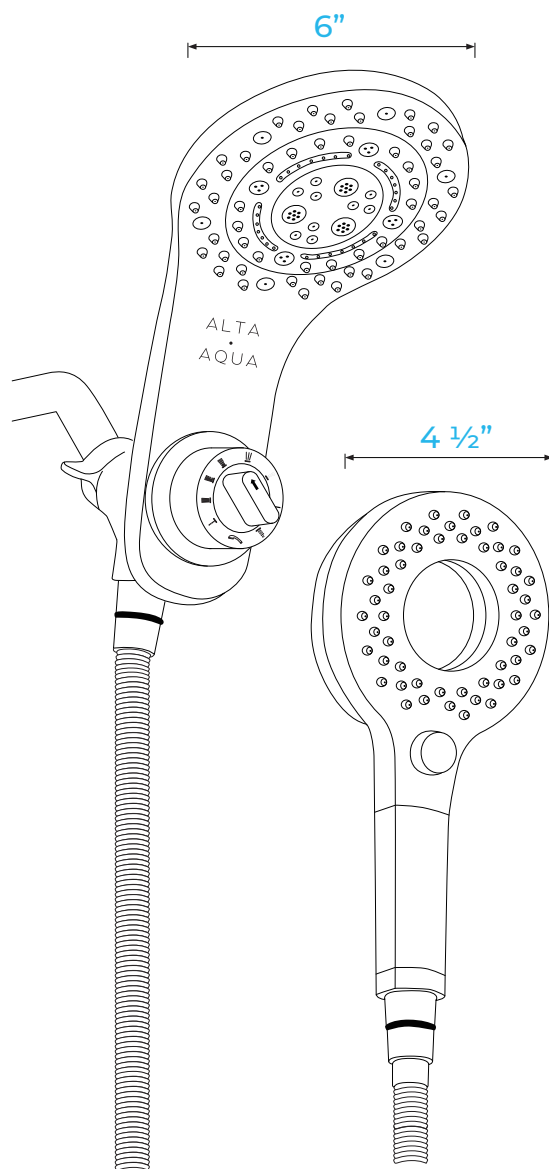

ESSENTIAL COLLECTION

MAGNETIC SHOWER without
valve kit

AA-SH-MG-R-HS-6-XX

REV 1.01

ALTA • AQUA
— DISTRIBUTION —

DIMENSIONS

FEATURES

- Strong magnetic hand shower holder.
- Easily retrofit to most existing shower, no plumbing required.
- Air injection technology for higher water pressure.
- 8+1 shower head functions, including a trickle setting for water savings.
- 1/2 " NPT 4" shower arm included.
- Available in matte black, chrome and brushed nickel finish.

**For the perfect complement,
ask us about our valves and
shower niches!**

Crafting the Perfect Shower Experience, One Drop at a Time.

SWIVELS

TO ADJUST THE
ANGLE OF THE
SHOWER HEAD

PUSH BUTTON

TO PAUSE THE
HANDHELD
MODE

BUILT IN MAGNETS

TO HOLD IN PLACE
THE HANDSHOWER
ON THE SHOWER HEAD

8 + 1 SHOWER HEAD FUNCTIONS

INCLUDING A TRICKLE SETTING
FOR WATER SAVINGS

Rotate center part to change shower head function.

Note : the handshower and shower head cannot
operate simultaneously.

SHOWER HEAD MODES

- A : MIST
- B : MASSAGE
- C : JET SPRAY
- D : POWER MASSAGE
- E : HANDSHOWER SPRAY
- F : WATER SAVING
- G : RAINFALL
- H : FULL BODY SPRAY
- I : INNER RAINFALL

Works with any existing shower valve on the market. Valve not included.