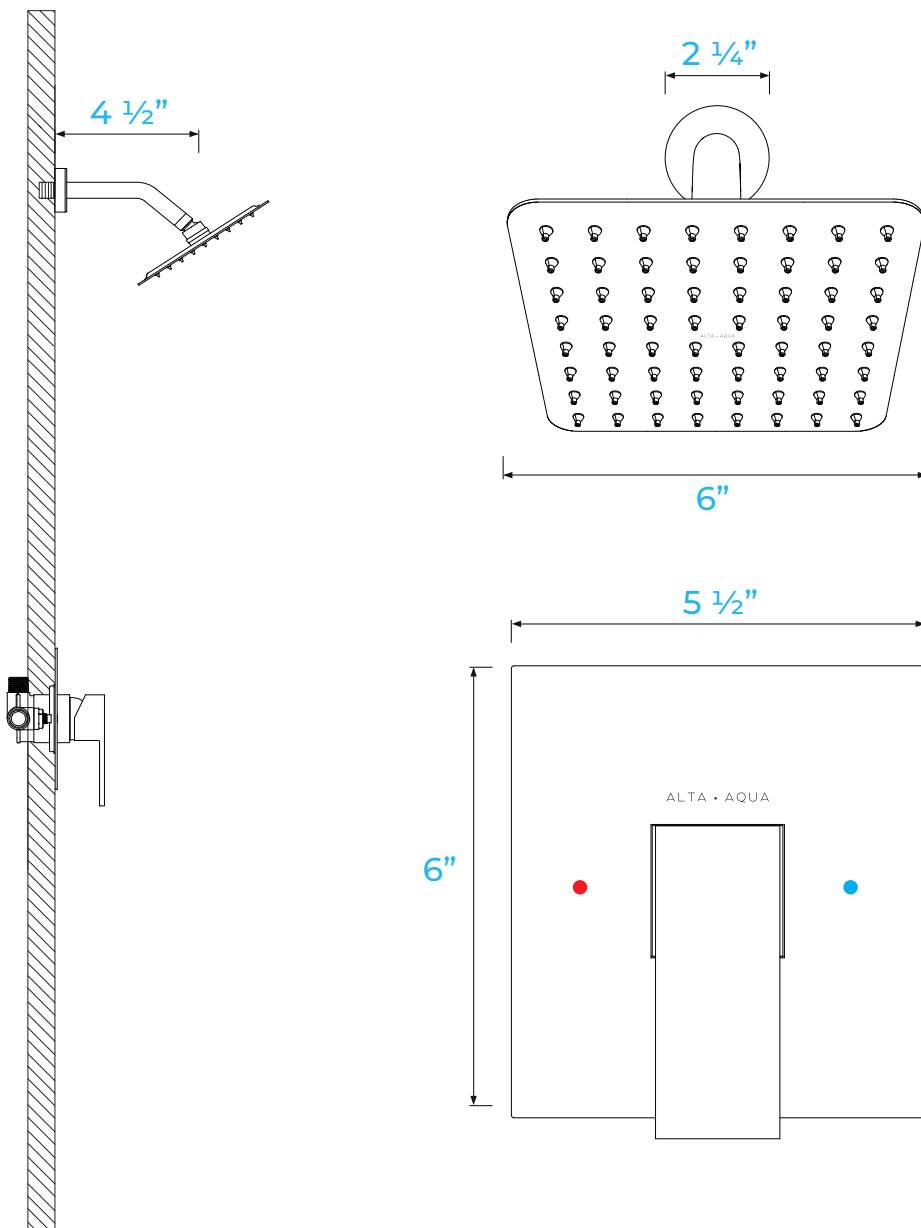

ESSENTIAL
COLLECTION

SHOWER COMBO

AA-SH-K-PBV-6-XX

REV 1.00

ALTA • AQUA
— DISTRIBUTION —

DIMENSIONS

FEATURES

- 6" stainless steel shower head.
- cUPC ½" NPT brass pressure balance valve.
- Air injection technology for higher water pressure.
- Easy to clean silicone nozzle.
- 1/2 " NPT 4 ½" shower arm included.
- Ultra-thin brass valve trim.
- Available in matte black, chrome and brushed nickel finish.

**REFINED
& CLEAN**

**SQUARE SHAPE
SHOWER HEAD**

**EASY
CONTROL**

**WATER FLOW
AND TEMPERATURE
ADJUSTMENT HANDLE**

ALTA · AQUA DISTRIBUTION
CP 391, Sainte-Marie, STN Bureau Chef, QC, G6E 3B6

www.alta-aqua.com