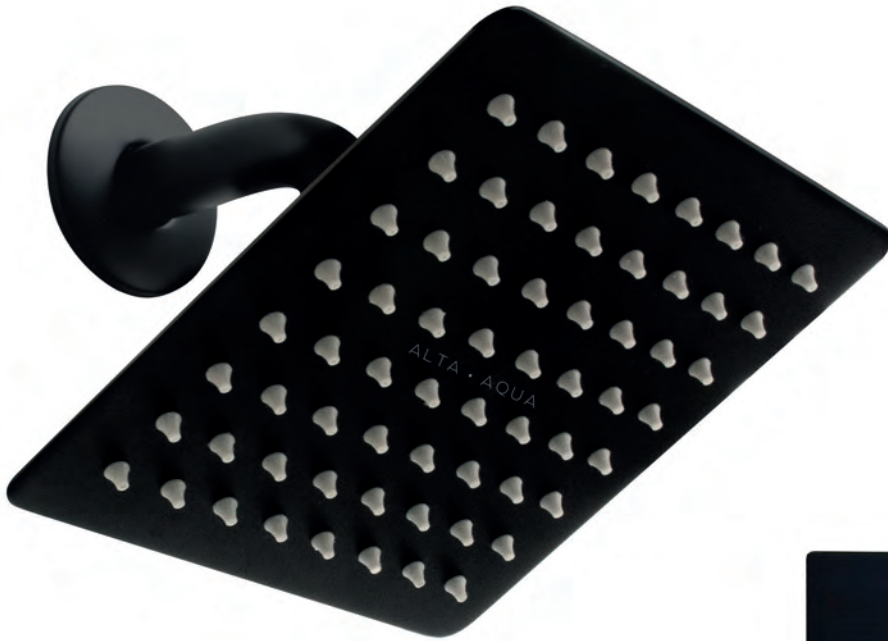

ESSENTIAL
COLLECTION

SHOWER COMBO

AA-SH-K-PBV-6-XX

REV 1.00

ALTA • AQUA
— DISTRIBUTION —

DIMENSIONS

FEATURES

- 6" stainless steel shower head.
- cUPC ½" NPT brass pressure balance valve.
- Air injection technology for higher water pressure.
- Easy to clean silicone nozzle.
- 1/2 " NPT 4 ½" shower arm included.
- Ultra-thin brass valve trim.
- Available in matte black, chrome and brushed nickel finish.

Chrome
AA-SH-K-PBV-6-CP

Brushed nickel
AA-SH-K-PBV-6-BN

Matte black
AA-SH-K-PBV-6-MB

**For the perfect complement,
ask us about our shower niches!**

Crafting the Perfect Shower Experience, One Drop at a Time.

**REFINED
& CLEAN**

**SQUARE SHAPE
SHOWER HEAD**

**EASY
CONTROL**

**WATER FLOW
AND TEMPERATURE
ADJUSTMENT HANDLE**

ALTA · AQUA DISTRIBUTION
CP 391, Sainte-Marie, STN Bureau Chef, QC, G6E 3B6

www.alta-aqua.com