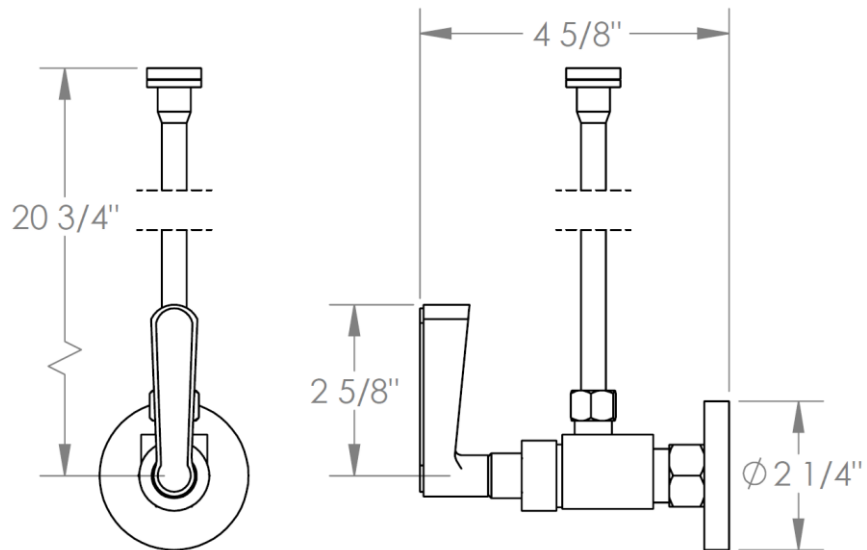

**30-MAS5-\_\_**  
Toilet Angle Stop Kit  
1/2" Compression x 3/8" OD Compression

HANDLE TRIM OPTIONS

TR24 – NORWOOD

TR25 - UNION