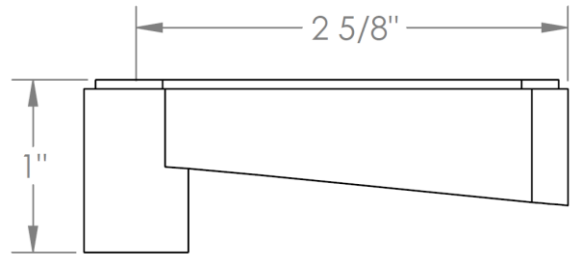

**30-MAS5-\_\_**  
Toilet Angle Stop Kit  
1/2" Compression x 3/8" OD Compression

HANDLE TRIM OPTIONS

TR24 – NORWOOD

TR25 - UNION