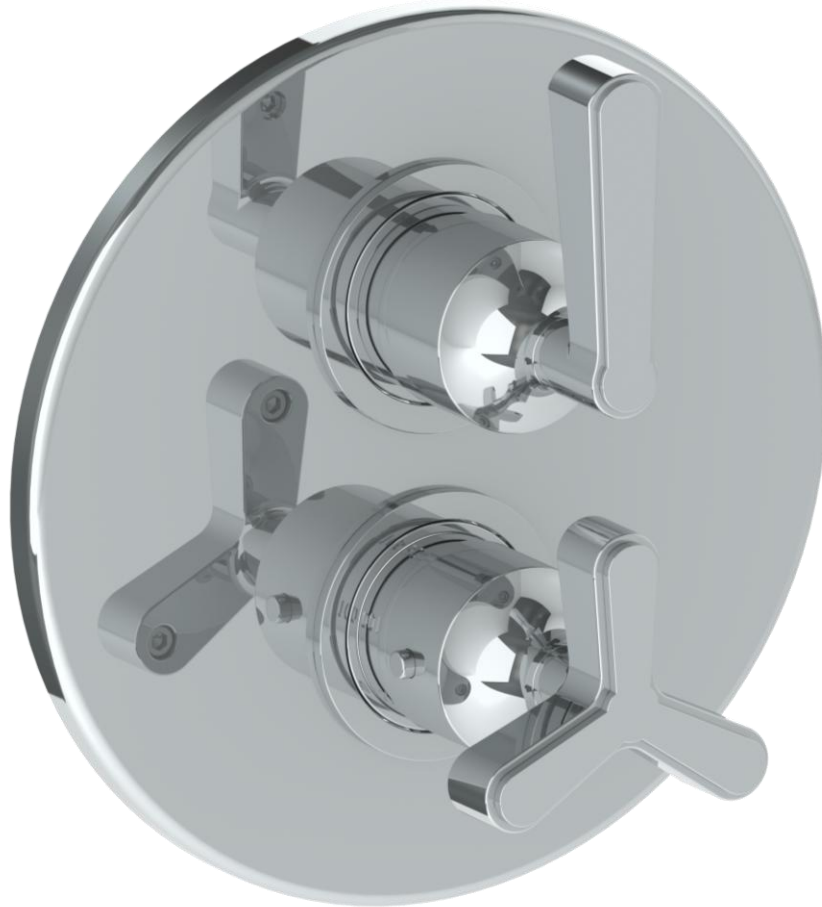

29-T20-__

Trim Kit Only for Thermostatic Valve with Built-In Control

Requires SS-TH2000, SS-TH4000 or SS-THVD2 concealed rough

HANDLE TRIM OPTIONS

TR14 - BEEKMAN

TR15 - GOTHAM