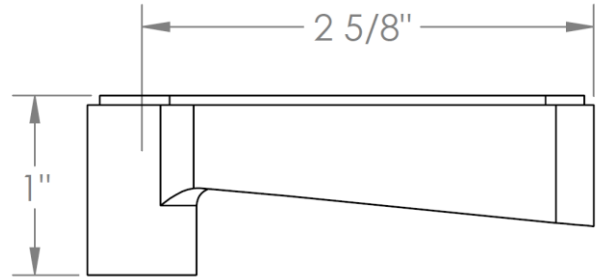

29-T20-__

Trim Kit Only for Thermostatic Valve with Built-In Control

Requires SS-TH2000, SS-TH4000 or SS-THVD2 concealed rough

HANDLE TRIM OPTIONS

TR14 - BEEKMAN

TR15 - GOTHAM