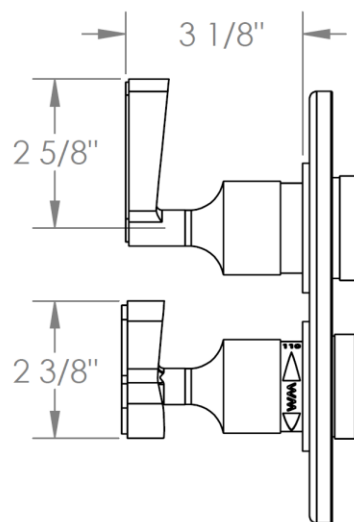

29-T20-__

Trim Kit Only for Thermostatic Valve with Built-In Control

Requires SS-TH2000, SS-TH4000 or SS-THVD2 concealed rough

HANDLE TRIM OPTIONS

TR14 - BEEKMAN

TR15 - GOTHAM