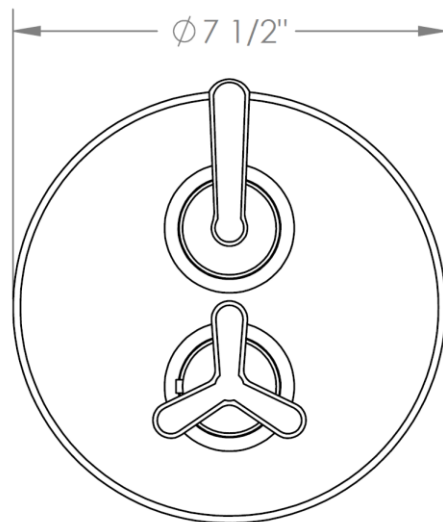

29-T20-__

Trim Kit Only for Thermostatic Valve with Built-In Control

Requires SS-TH2000, SS-TH4000 or SS-THVD2 concealed rough

HANDLE TRIM OPTIONS

TR14 - BEEKMAN

TR15 - GOTHAM