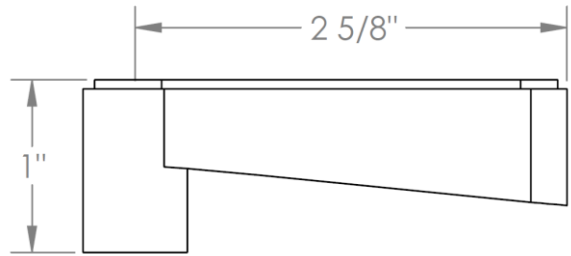

29-4.1-__

Deck Mounted Bidet Monoblock

Includes MPU7 pop-up drain

Note: Some building codes may require backflow preventers installed in the supply lines

HANDLE TRIM OPTIONS

TR14 – BEEKMAN

TR15 - GOTHAM