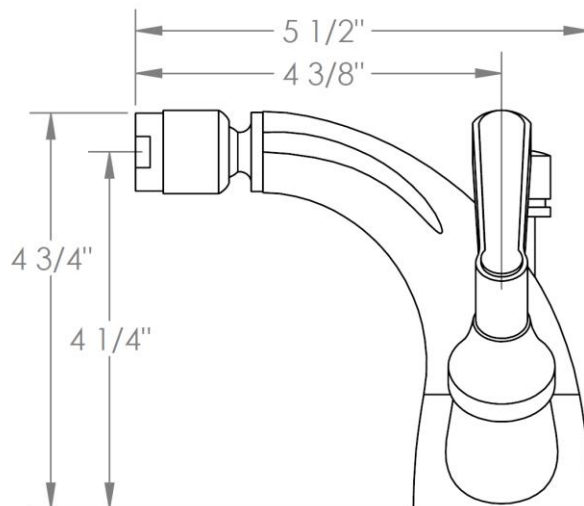

29-4.1-__

Deck Mounted Bidet Monoblock

Includes MPU7 pop-up drain

Note: Some building codes may require backflow preventers installed in the supply lines

HANDLE TRIM OPTIONS

TR14 – BEEKMAN

TR15 - GOTHAM