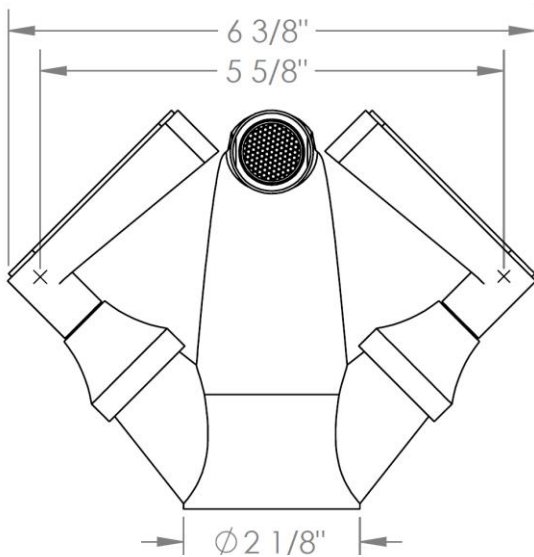

29-4.1-__

Deck Mounted Bidet Monoblock

Includes MPU7 pop-up drain

Note: Some building codes may require backflow preventers installed in the supply lines

HANDLE TRIM OPTIONS

TR14 – BEEKMAN

TR15 - GOTHAM