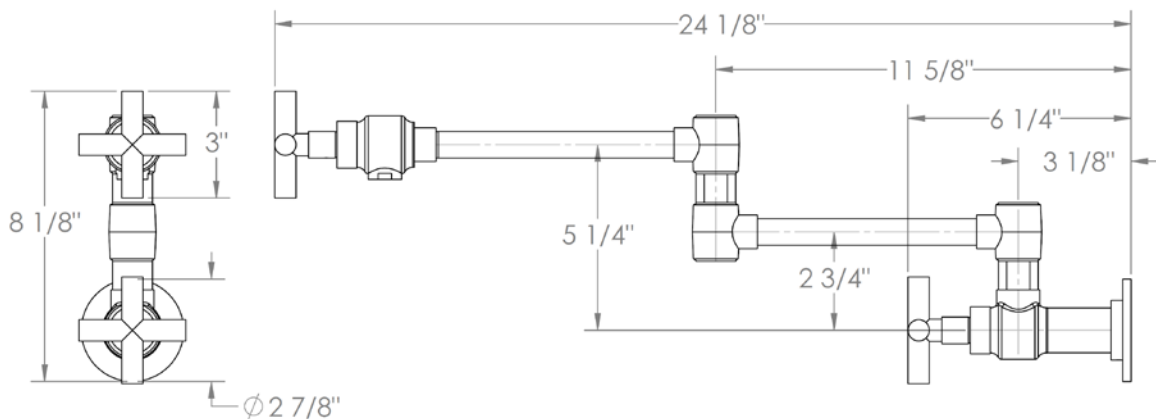

27-7.8-CL15

Wall Mounted Pot Filler

WATERMARK DESIGNS 3/7/2018