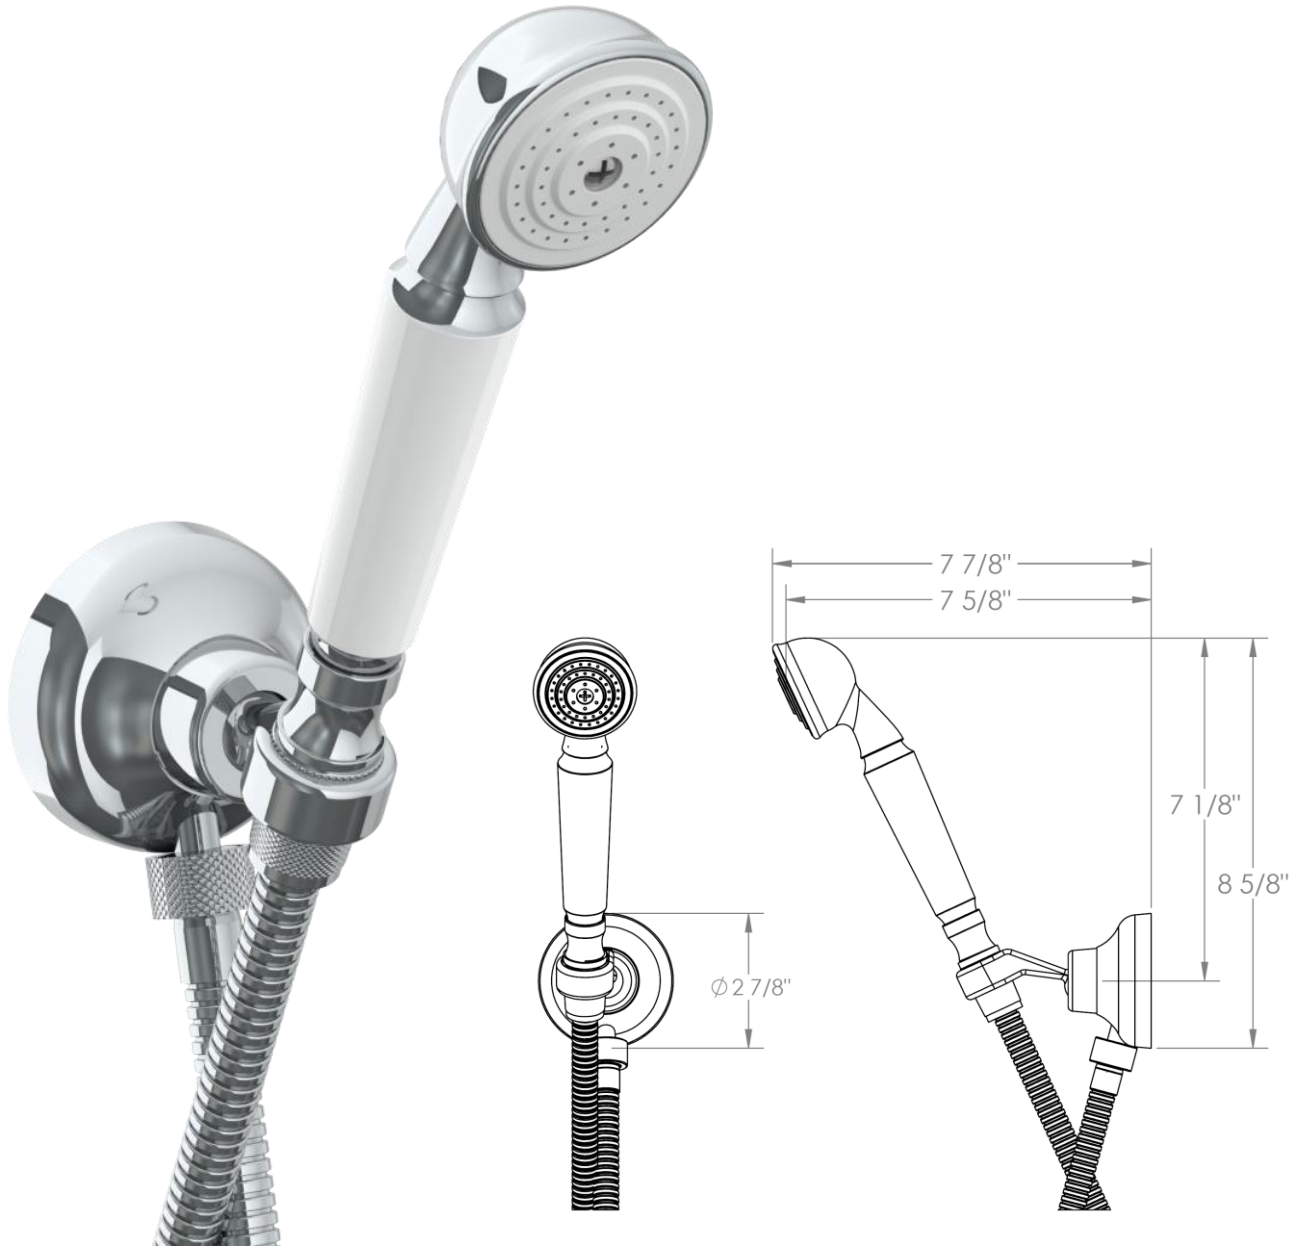

206-HSHK3

Wall Mounted Hand Shower Set
Includes Hand Shower and 69" Hose
Flow Rate: 1.75 GPM

Meets the applicable requirements of ASME A112.18.1-2005/CSA B125.1-05, entitled "Plumbing Supply Fittings"