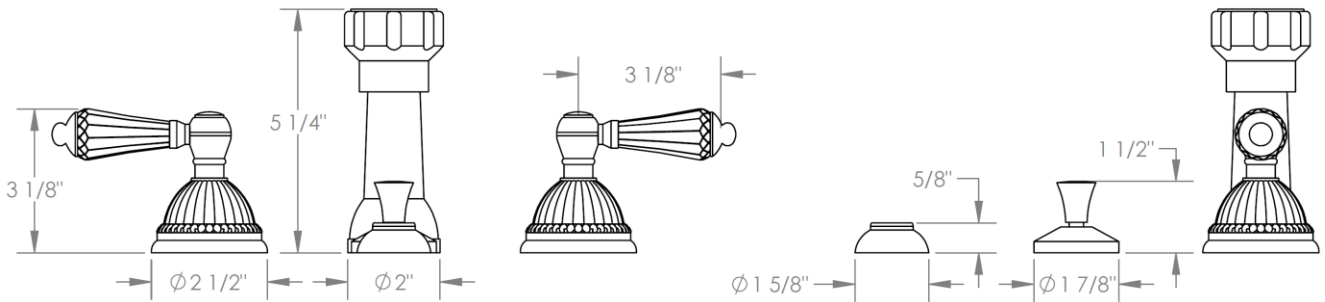

180-4-__
Deck Mounted 4-Hole Bidet
Includes MPU7 pop-up drain

Meets the applicable requirements of ASME A112.18.1-2005/CSA B125.1-05, entitled "Plumbing Supply Fittings"

HANDLE TRIM OPTIONS

AA - VENICE

BB - GENOA