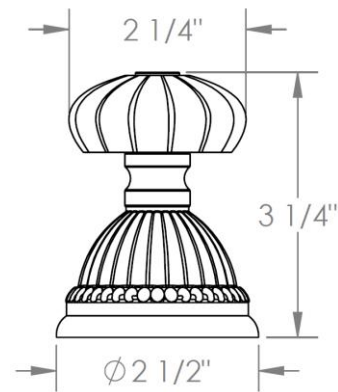

SWU - FLORENCE

T - TUSCANY

U- BOLOGNA