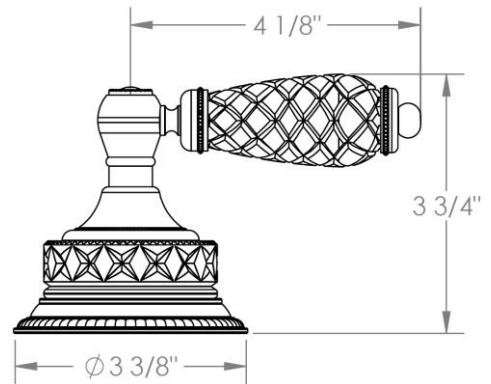

180-4-__
Deck Mounted 4-Hole Bidet
Includes MPU7 pop-up drain

Meets the applicable requirements of ASME A112.18.1-2005/CSA B125.1-05, entitled "Plumbing Supply Fittings"

HANDLE TRIM OPTIONS

AA - VENICE

BB - GENOA