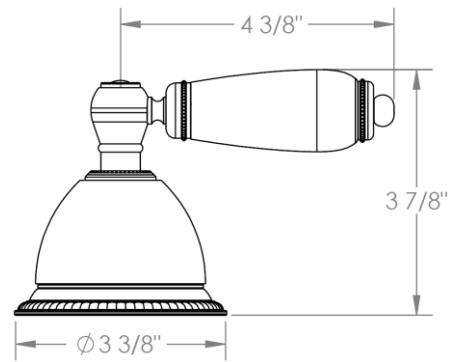

HANDLE TRIM OPTIONS

CC - POMPEI