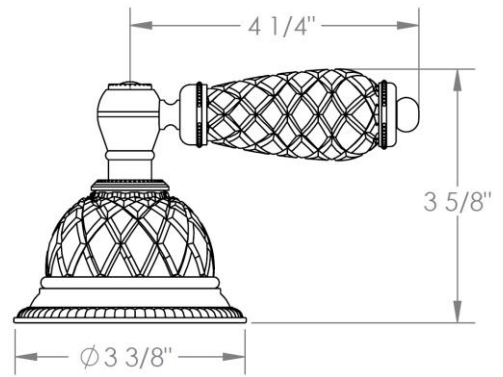

180-4-__
Deck Mounted 4-Hole Bidet
Includes MPU7 pop-up drain

Meets the applicable requirements of ASME A112.18.1-2005/CSA B125.1-05, entitled "Plumbing Supply Fittings"

HANDLE TRIM OPTIONS

AA - VENICE

BB - GENOA