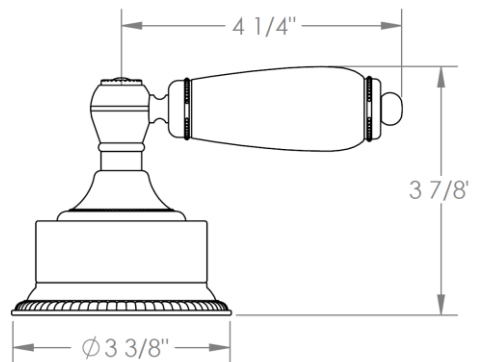

HANDLE TRIM OPTIONS

DD - NAPLES