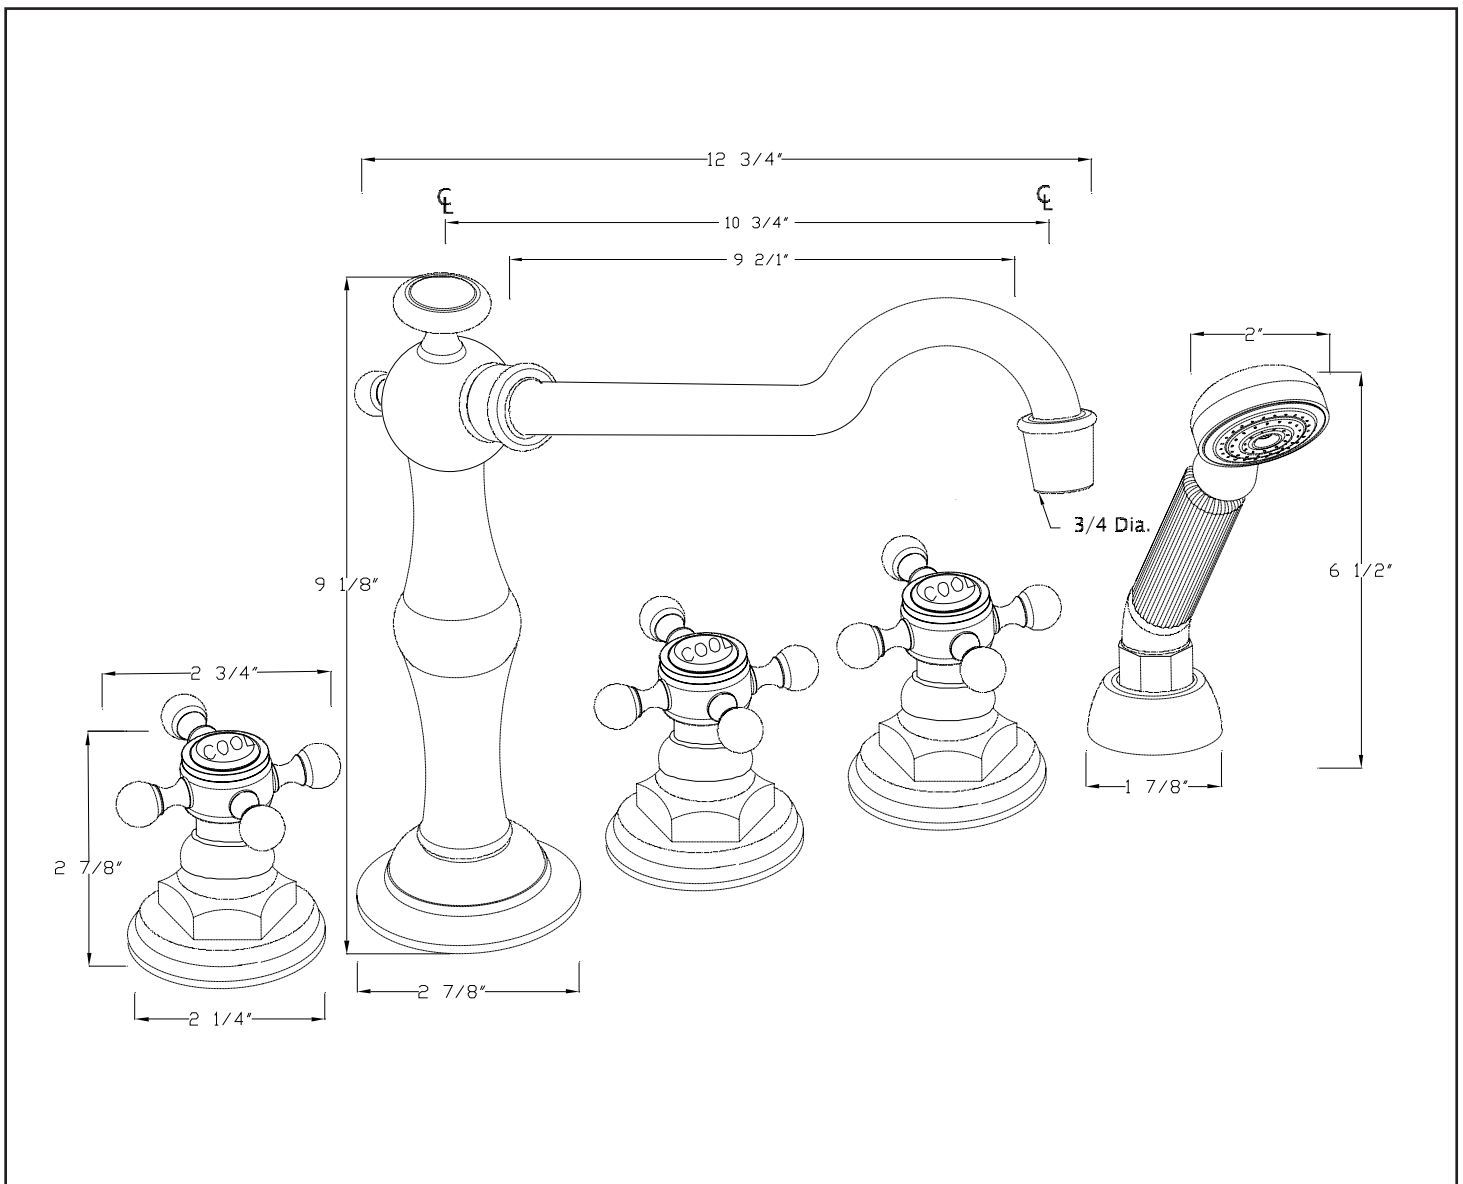

SIENNA 3021XA

XA-STYLE CROSS HANDLES

Roman Tub Deck Set
with Hand Held Shower
XA Style Cross Handles
3/4" Valve and Diverter

Standard Finishes:

- Polished Chrome
- PVD Polished Brass
- Polished Nickel
- Satin Nickel
- Victorian Bronze