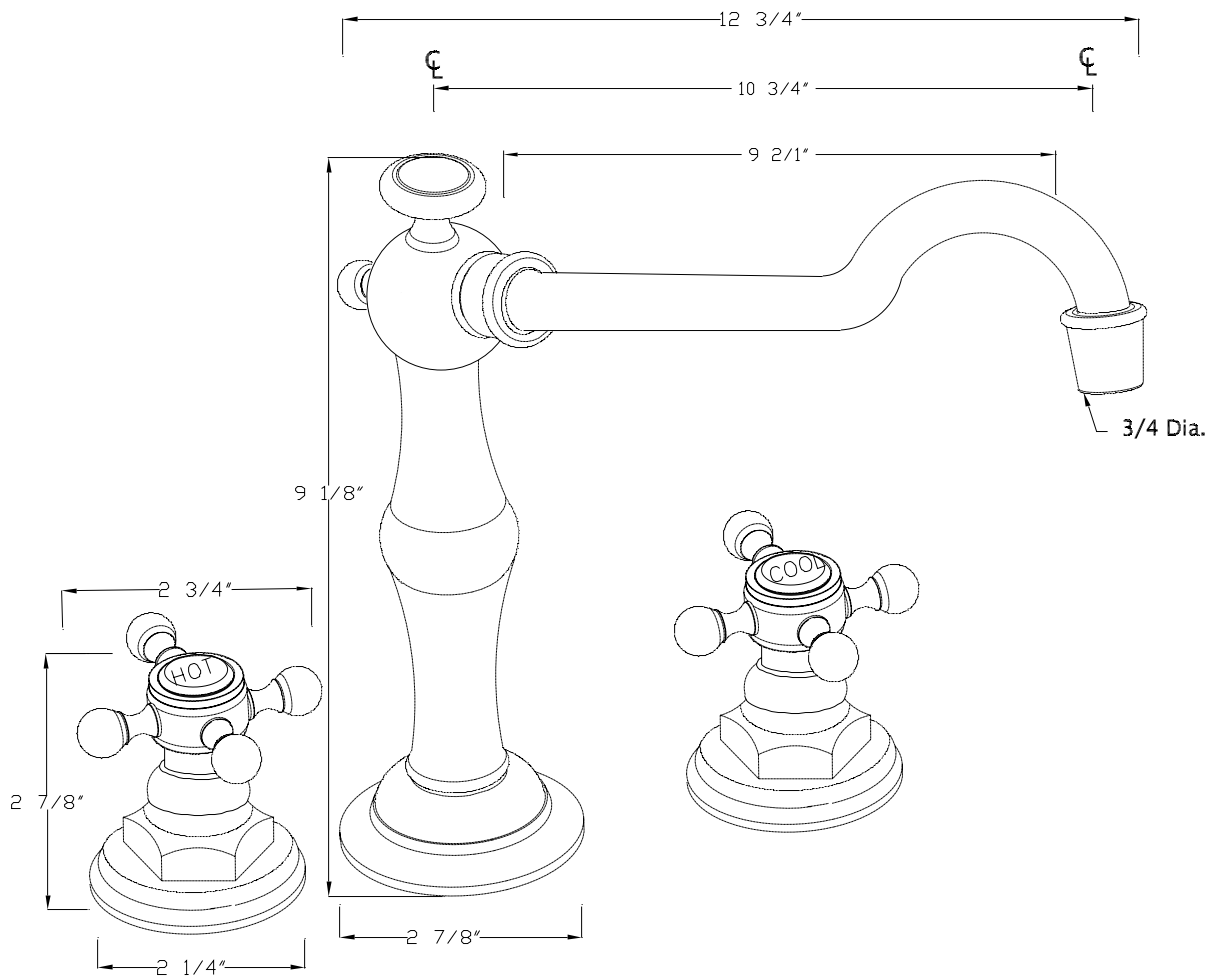

SIENNA 3020XA

XA-STYLE CROSS HANDLES

Roman Tub Deck Set
with Hand Held Shower
XA Style Cross Handles
3/4" Valve and Diverter

Standard Finishes:

- Polished Chrome
- PVD Polished Brass
- Polished Nickel
- Satin Nickel
- Victorian Bronze