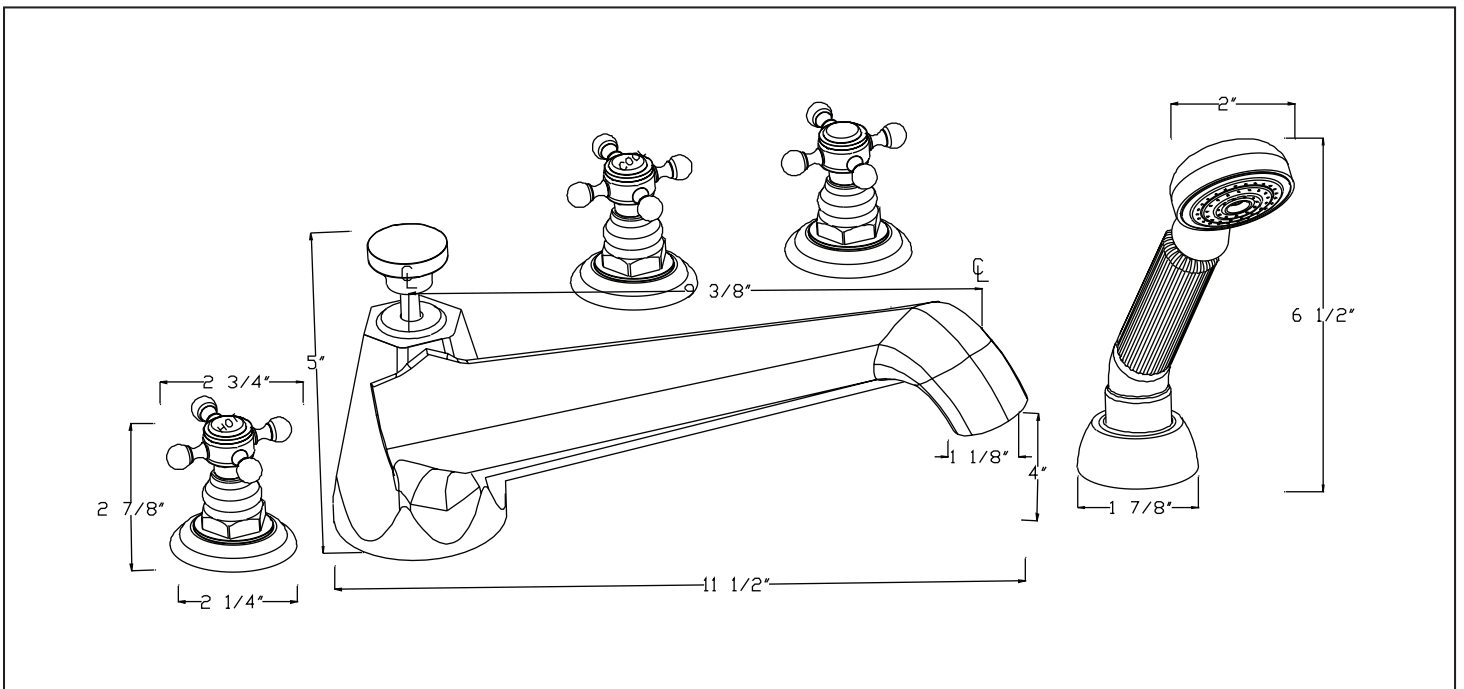

AMBER 2921XA

XA-STYLE CROSS HANDLES

Roman Tub Deck Set with Hand Held Shower
XA Style Cross Handles,
3/4" Valve and Diverter

Standard Finishes:

- Polished Chrome
- PVD Polished Brass
- Polished Nickel
- Satin Nickel
- Victorian Bronze