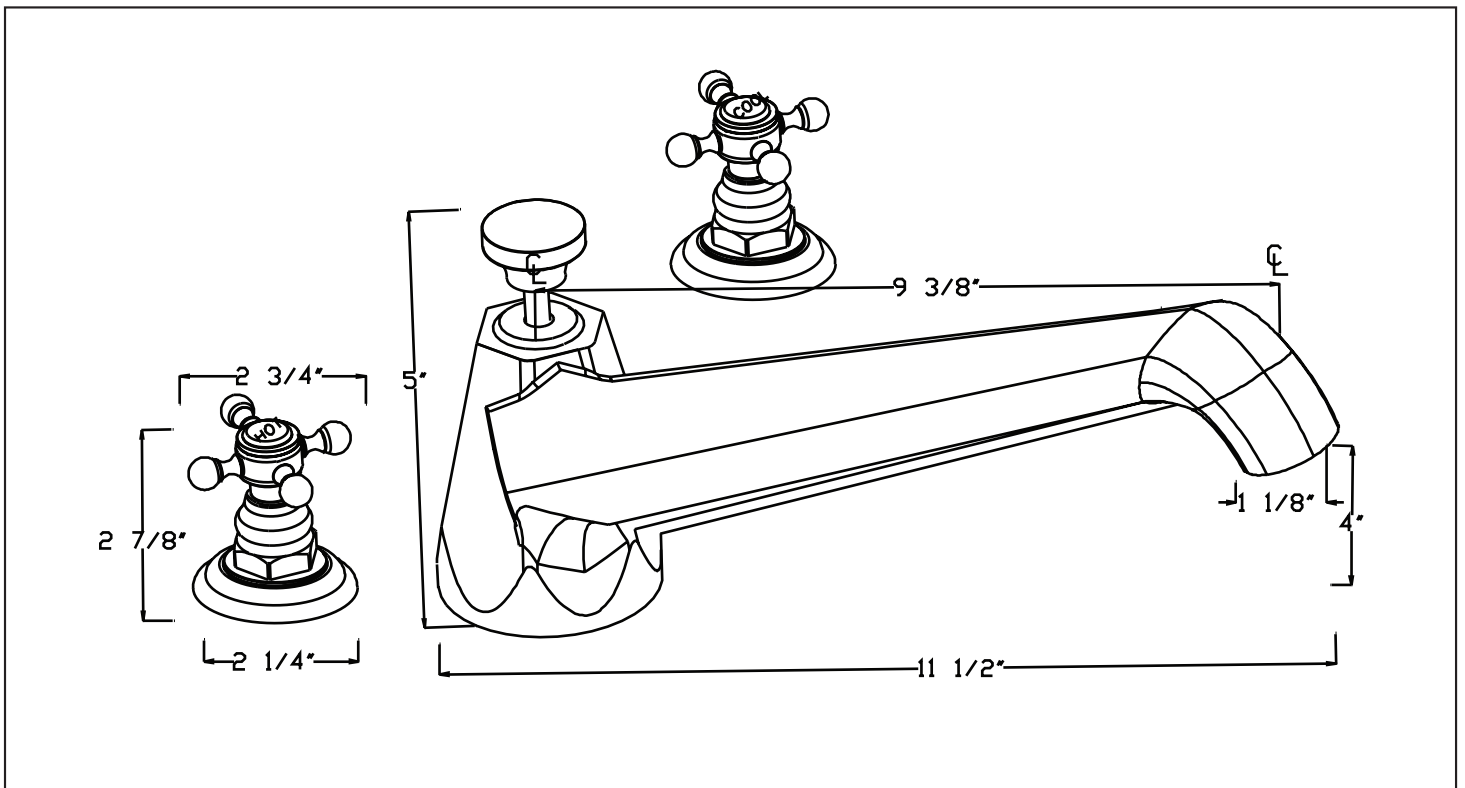

AMBER 2920XA

XA-STYLE CROSS HANDLES

Roman Tub Deck Set
XA Style Cross Handles,
3/4" Valve and Diverter

Standard Finishes:

- Polished Chrome
- PVD Polished Brass
- Polished Nickel
- Satin Nickel
- Victorian Bronze