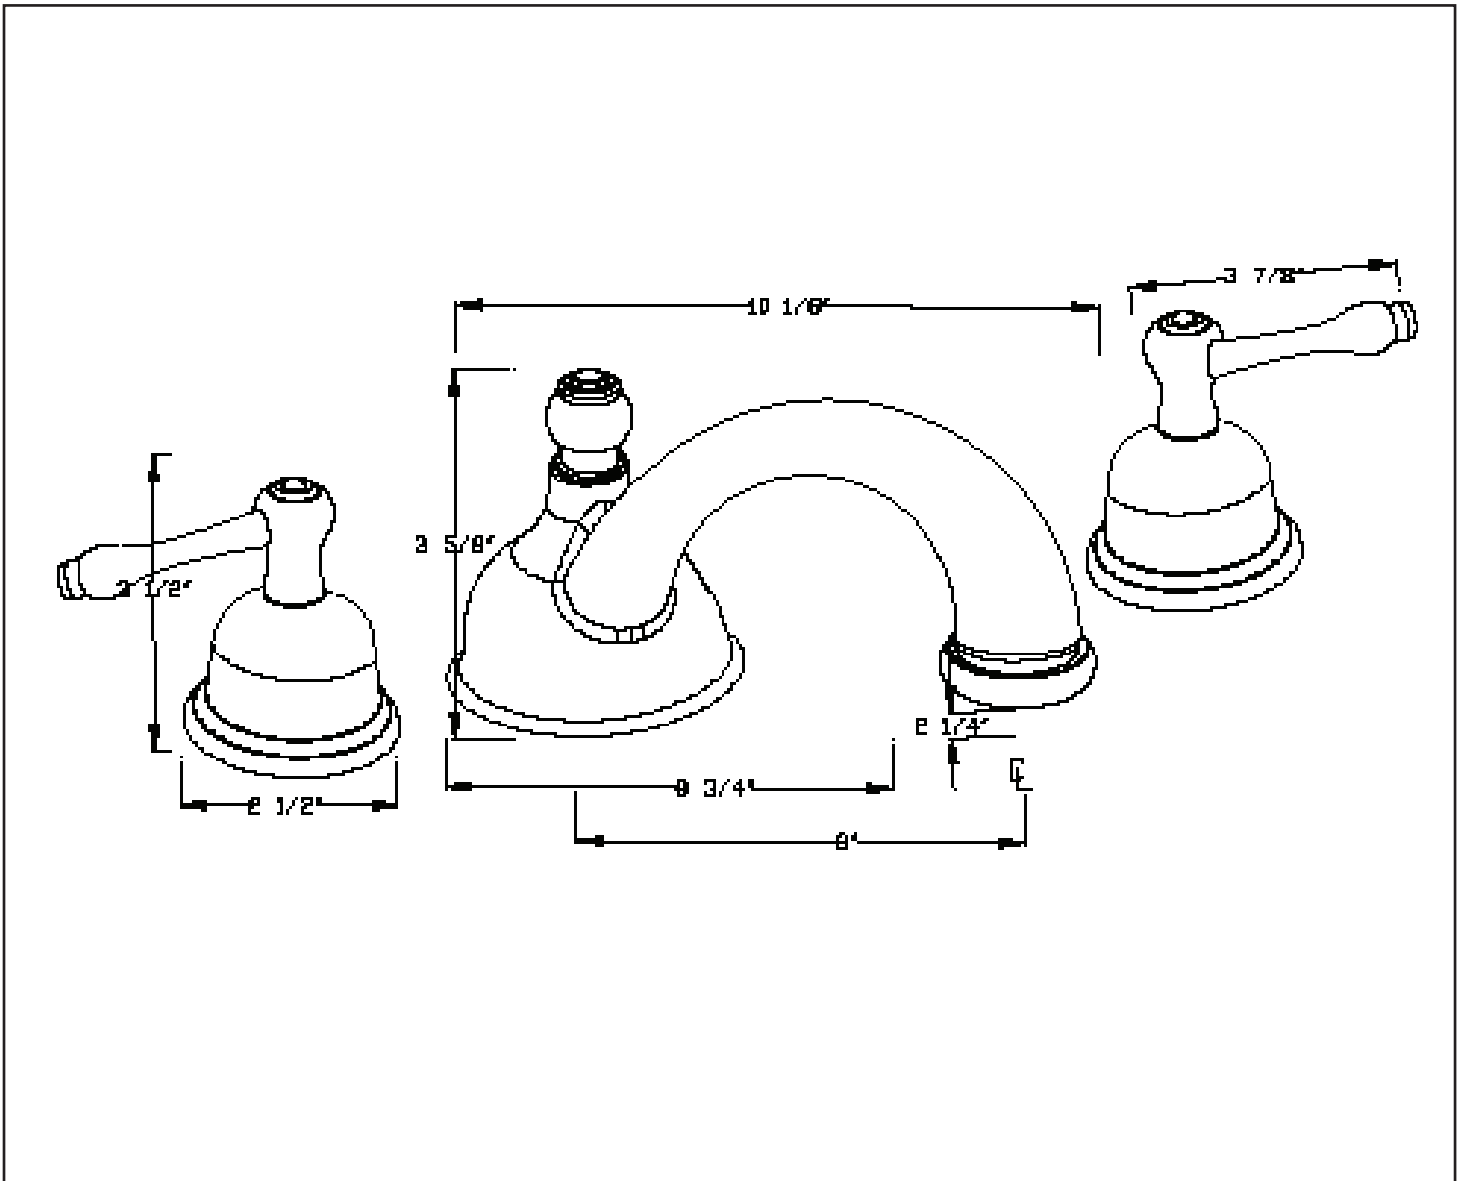

# CORAL 2820LB

## LB-STYLE LEVER HANDLES

Roman Tub Deck Set  
LB Style Lever Handles,  
3/4" Valve and Diverter

**Standard Finishes:**

- Polished Chrome
- PVD Polished Brass
- Polished Nickel
- Satin Nickel
- Victorian Bronze