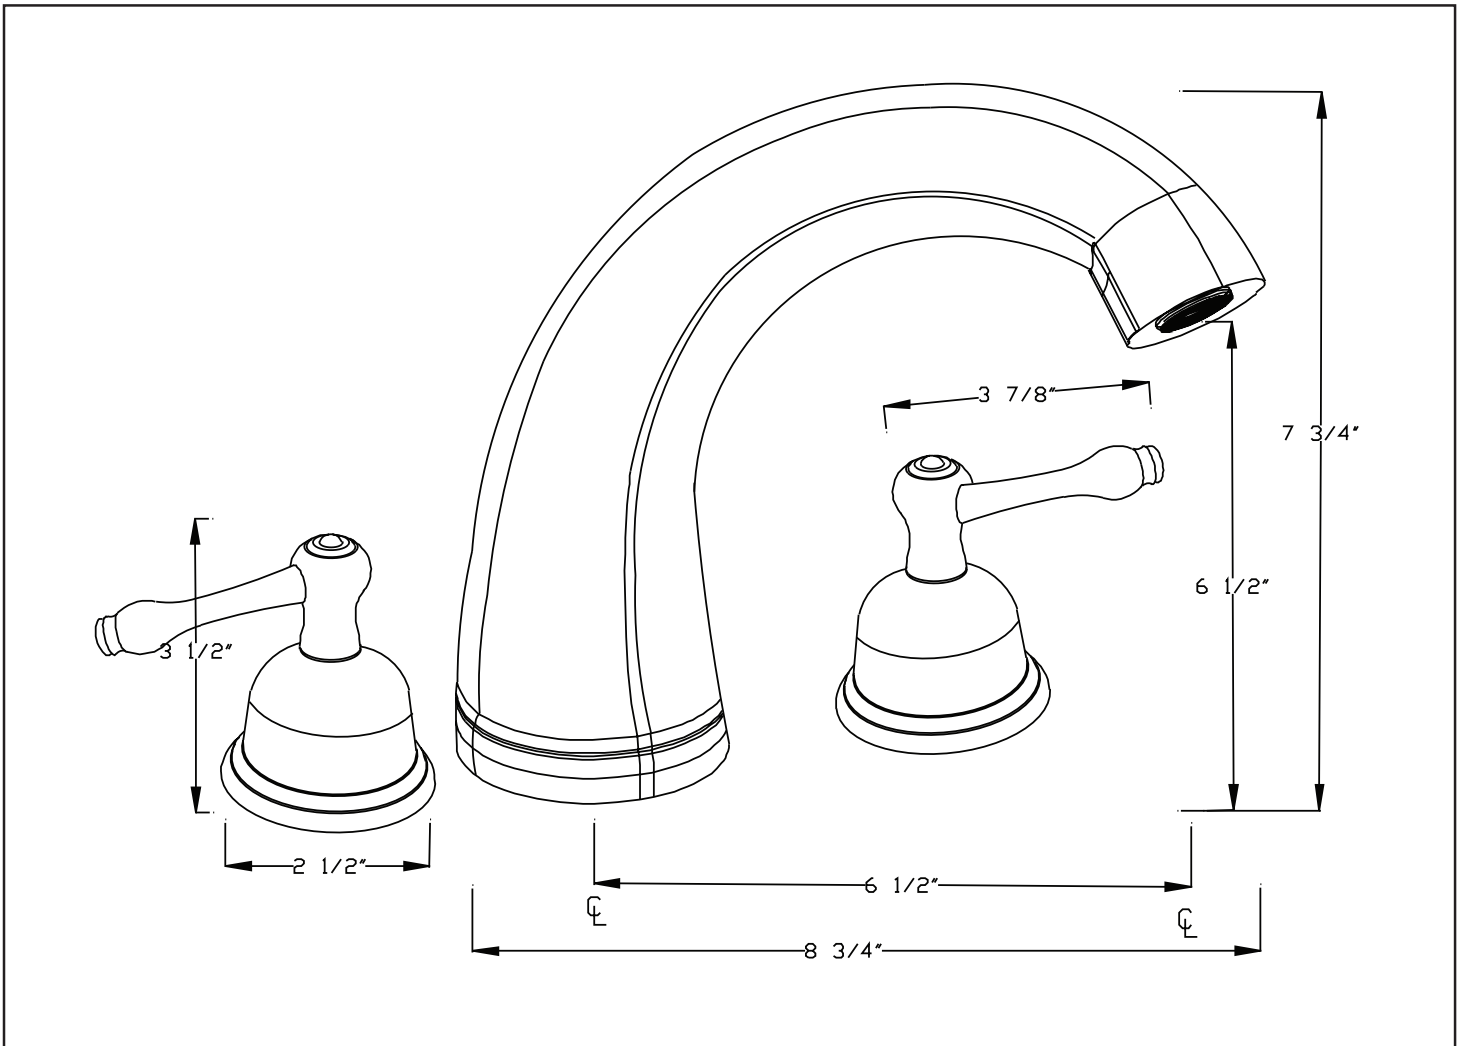

SCARLET 2720LA

LA-STYLE LEVER HANDLES

Roman Tub Deck Set
LA Style Handles,
3/4" Valve and Diverter

Standard Finishes:

- Polished Chrome
- PVD Polished Brass
- Polished Nickel
- Satin Nickel
- Victorian Bronze