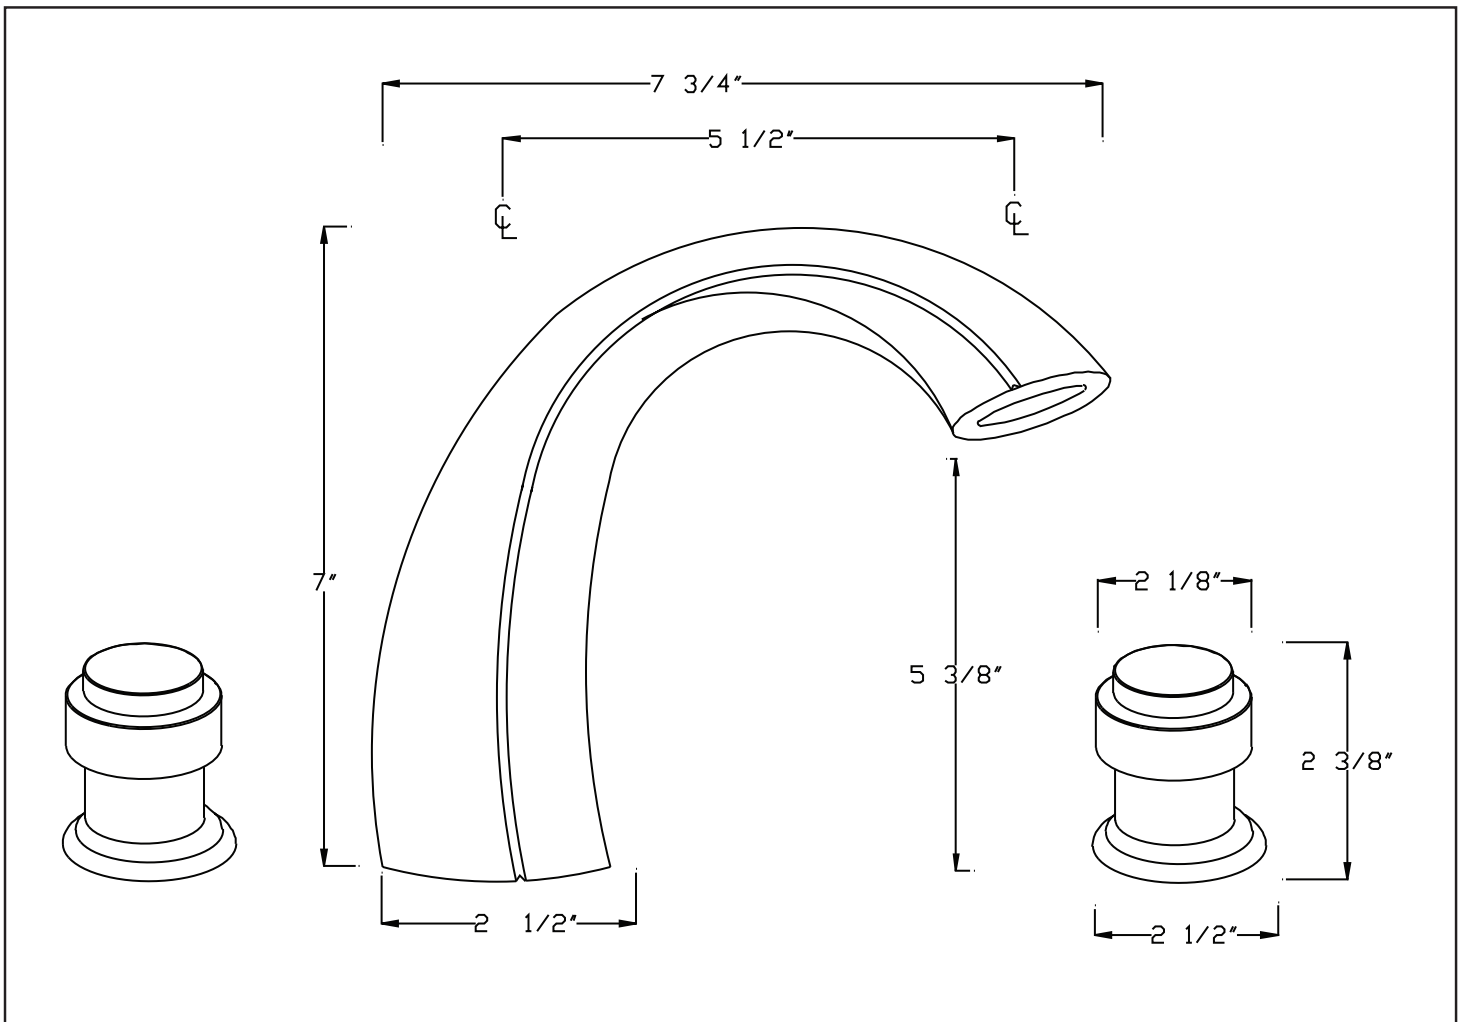

OLIVE 2620RA

RA-STYLE ROUND HANDLES

Roman Tub Deck Set
RA Style Round Handles,
1 1/4" Pop-Up Assembly 1/2" Inlets

Standard Finishes:

- Polished Chrome
- PVD Polished Brass
- Polished Nickel
- Satin Nickel
- Victorian Bronze