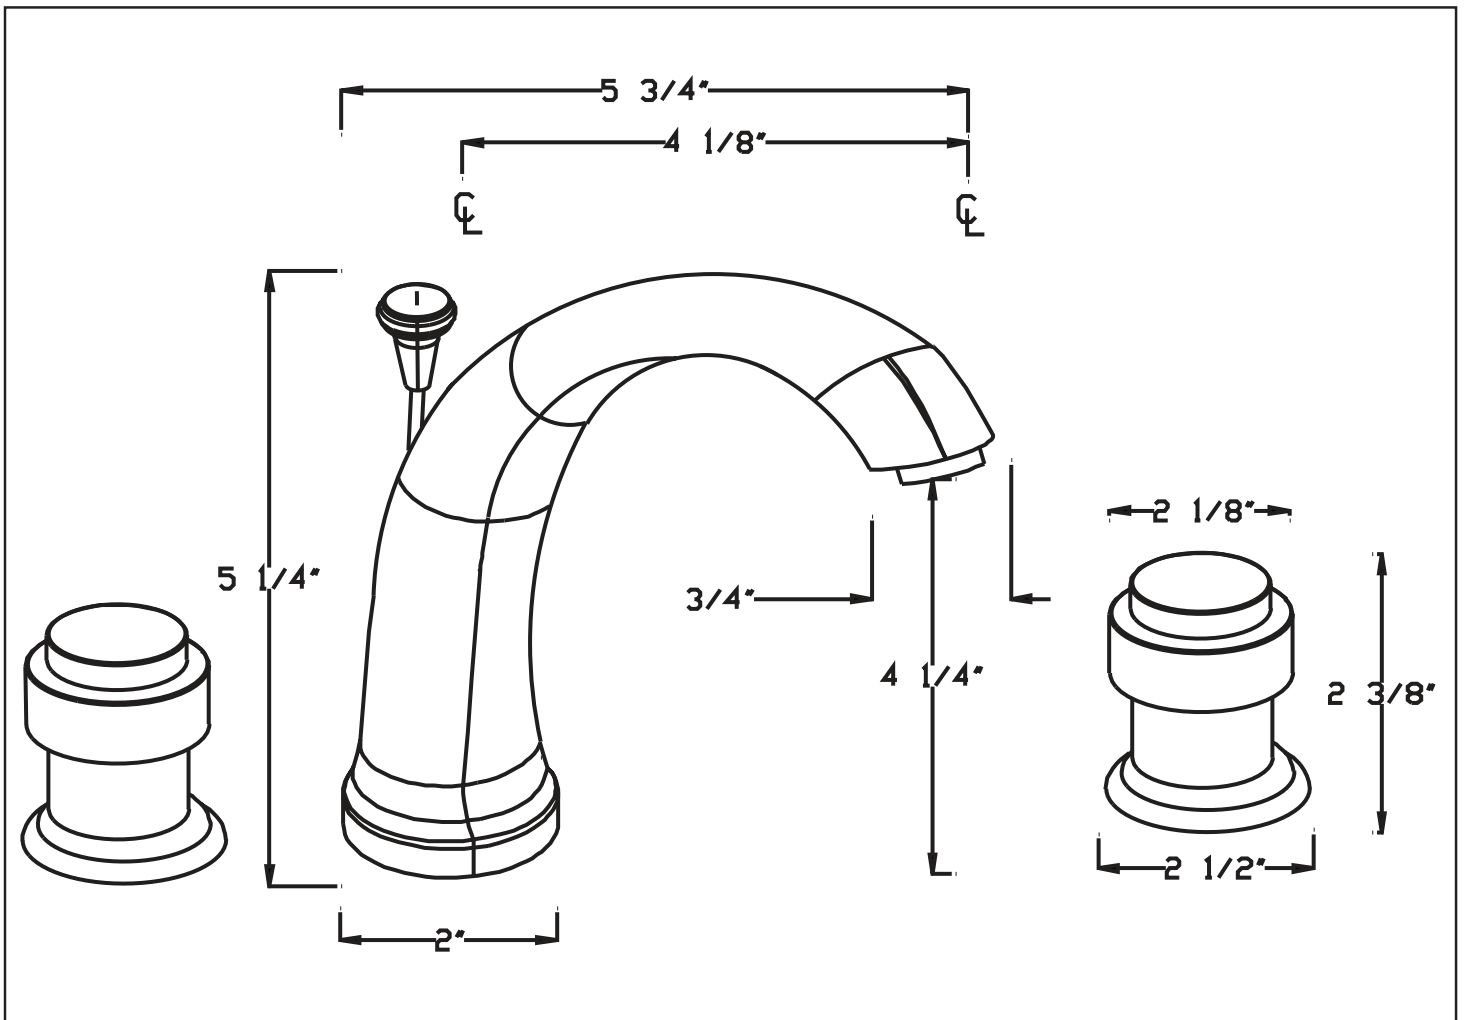

OLIVE 2600RA

RA-STYLE ROUND HANDLES

8" Widespread Lavatory Faucet
RA Style Round Handles,
1 1/4" Pop-Up Assembly 1/2" Inlets

Standard Finishes:

- Polished Chrome
- PVD Polished Brass
- Polished Nickel
- Satin Nickel
- Victorian Bronze