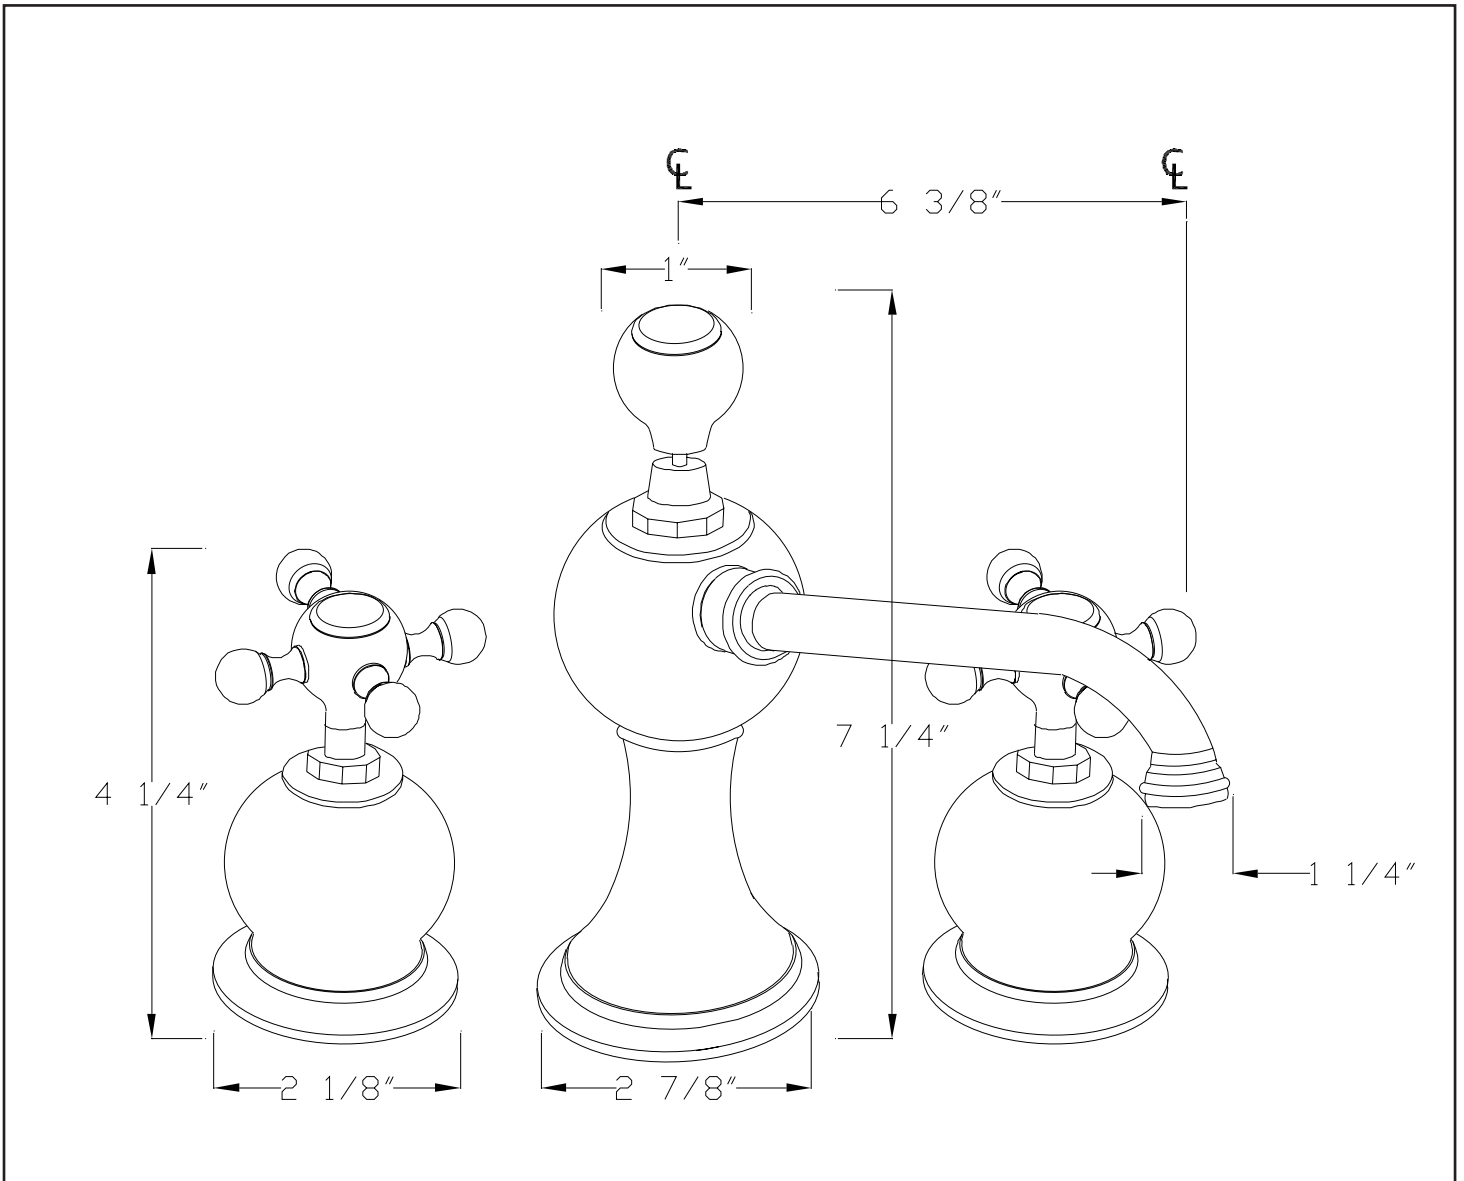

TURQUOISE 1800XA

XA-STYLE CROSS HANDLES

8" Widespread Lavatory Faucet
XA Style Cross Handles,
1 1/4" Pop-Up Assembly 1/2" Inlets

Standard Finishes:

- Polished Chrome
- PVD Polished Brass
- Polished Nickel
- Satin Nickel
- Victorian Bronze