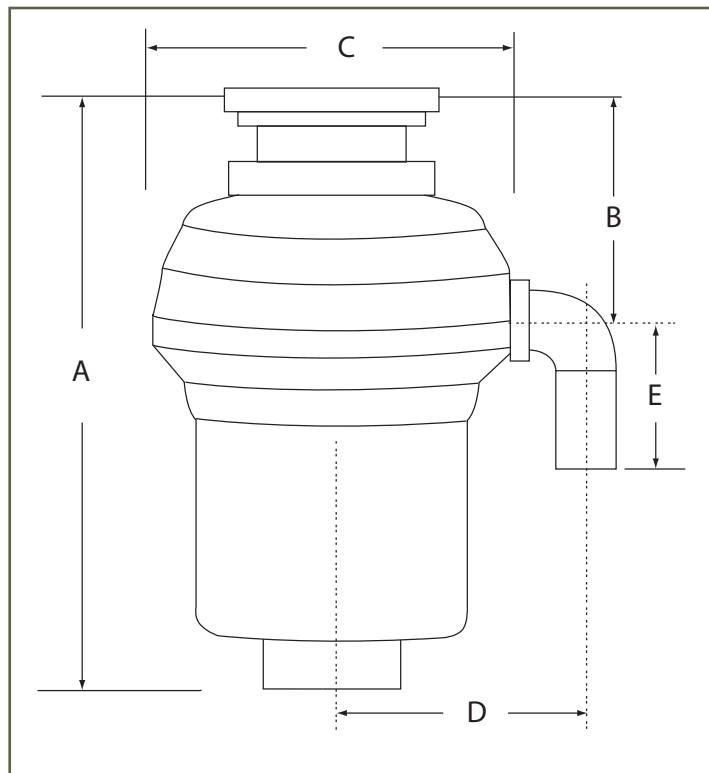

Specifications	Model WM75P
Horsepower	3/4 HP
Motor Speed RPM	2700 RPM
Voltage	100/120 v
Amperage	6.5 a
Hertz	50/60 Hz
Motor Type	Permanent Magnet
Splash Guard	PVC
Drain Outlet	Polycarbonate 940
Grind Ring	Stainless Steel
Swivel Impellers	Cast Stainless Steel
Balanced Turntable	Stainless Steel
Balanced Armature Shaft	Stainless Steel
Hopper	Polycarbonate 940
Drain Housing	Phenolic EA-5551J
Circuit Protector	Manual Reset Breaker
Sink Flange	Polycarbonate 940
Stopper	Stainless / ABS
Bearings	Permanent Sealed Sleeve
Sound Shell	Full
Individual Shipping Weight	14 lbs.
Individual Shipping Carton	10" x 10" x 18"
Master Carton (4)	56 lbs.
Measurement A	16"
Measurement B	7-1/4"
Measurement C	8-1/2"
Measurement D	5-5/8"
Measurement E	4"
Warranty (Years)	8
UPC Code	7-47028-83184-0