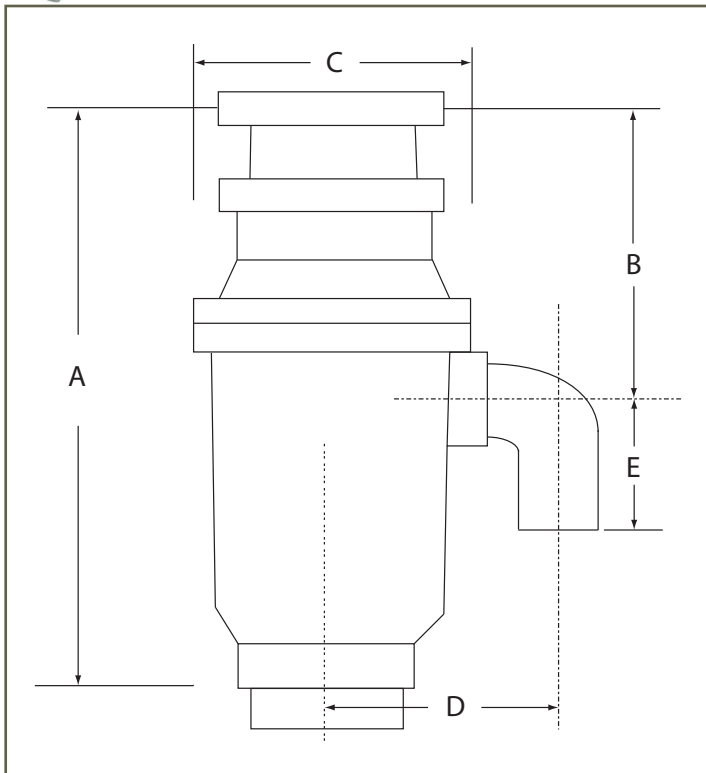

Food Waste Disposal

WASTEMASTER

by WESTBRASS

WM33S

1/3 HP Silver Series

GRINDMASTER premium performance components create the ultimate home waste disposal system.

- 1925 RPM **LIQUIDATOR** permanent magnet motor nearly eliminates clogging or binding.
- Accoustically balanced steel turntable and armature for smooth, quiet operation.
- Stainless steel impellers for superior longevity.
- **GUARDMASTER** removable splash guard for easy cleaning.
- **MOUNTMASTER** locking system for easy installation.
- Corrosion proof 7/8" dishwasher inlet with knock-out plug.

Specifications	Model WM33S
Horsepower	1/3 HP
Motor Speed RPM	1925 RPM
Voltage	100/120 v
Amperage	4.0 a
Hertz	50/60 Hz
Motor Type	Permanent Magnet
Splash Guard	PVC
Drain Outlet	Polycarbonate 940
Grind Ring	Carbon Steel
Swivel Impellers	Stainless Steel
Balanced Turntable	Carbon Steel
Balanced Armature Shaft	Stainless Steel
Hopper	Polycarbonate 940
Drain Housing	Phenolic EA-5551J
Circuit Protector	Manual Reset Breaker
Sink Flange	Polycarbonate 940
Stopper	ABS
Bearings	Permanent Sealed Sleeve
Sound Shell	Partial
Individual Shipping Weight	8.75 lbs.
Individual Shipping Carton	6" x 6" x 16"
Master Carton (4)	39 lbs.
Measurement A	12-5/8"
Measurement B	6-1/4"
Measurement C	5-1/4"
Measurement D	5-3/8"
Measurement E	4"
Warranty (Years)	2
UPC Code	7-47028-83189-5