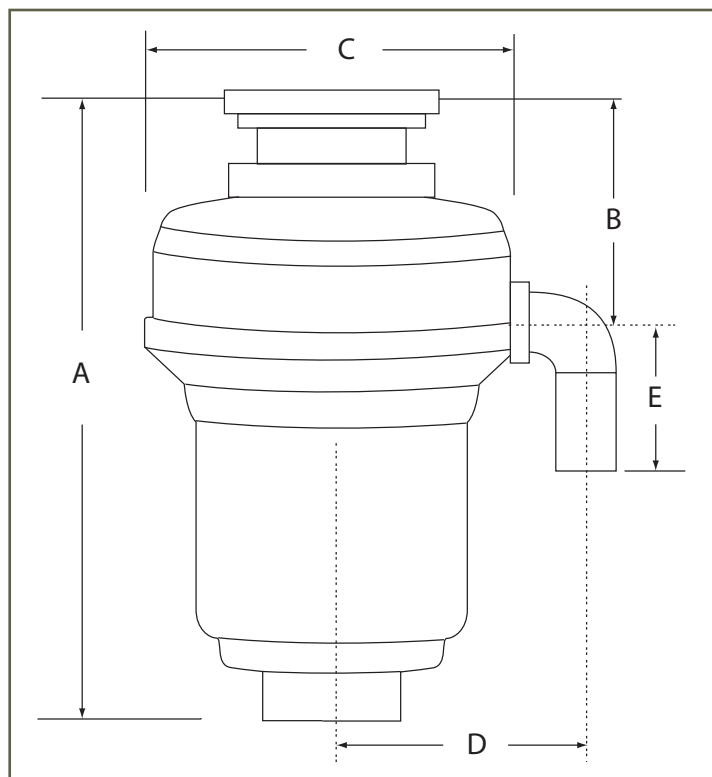

Specifications	Model WM125P
Horsepower	1-1/4 HP
Motor Speed RPM	2800 RPM
Voltage	100/120 v
Amperage	7.5 a
Hertz	50/60 Hz
Motor Type	Permanent Magnet
Splash Guard	PVC
Drain Outlet	Polycarbonate 940
Grind Ring	Stainless Steel
Swivel Impellers	Cast Stainless Steel
Balanced Turntable	Stainless Steel
Balanced Armature Shaft	Stainless Steel
Hopper	Polycarbonate 940
Drain Housing	Phenolic EA-5551J
Circuit Protector	Manual Reset Breaker
Sink Flange	Polycarbonate 940
Stopper	Stainless / ABS
Bearings	Permanent Sealed Sleeve
Sound Shell	Full
Individual Shipping Weight	15 lbs.
Individual Shipping Carton	10" x 10" x 19"
Master Carton (4)	64 lbs.
Measurement A	17.3"
Measurement B	7.5"
Measurement C	8.5"
Measurement D	5.8"
Measurement E	4"
Warranty (Years)	10
UPC Code	7-47028-83185-7