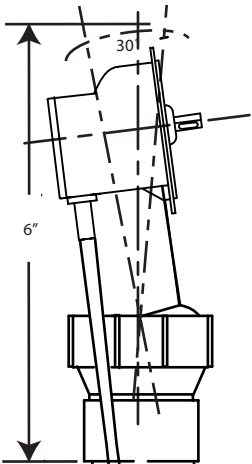

PART NO. D50P45BJ-LT

# SPECIFICATION SHEET

Sch. 40 PVC 45" Ball Joint Cable  
Drive Bath Waste and Overflow -  
LESS TRIM

D50P45BJ-EL  
Top Elbow  
Assembly

OR

D50-10  
Overflow  
Plate

D50-11  
Overflow  
Nut  
1-1/8"

1-1/2" Sch 40  
Not Supplied

45" Cable  
D50-45

1-1/2" PVC  
Solvent Weld

Bath Shoe Elbow Less  
Cable D50-8P