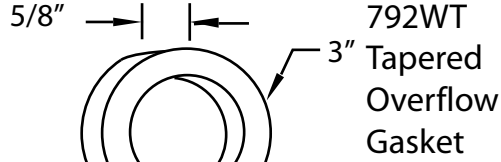

# SPECIFICATION SHEET

Sch. 40 PVC 45" Ball Joint Cable  
Drive Bath Waste and Overflow -  
LESS TRIM

D50P45BJ-EL  
Top Elbow  
Assembly

OR

D50-10  
Overflow  
Plate

D50-11  
Overflow  
Nut  
1-1/8"

1-1/2" Sch 40  
Not Supplied