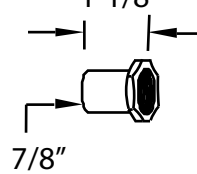

# SPECIFICATION SHEET

Sch. 40 PVC 45" Ball Joint Cable  
Drive Bath Waste and Overflow -  
LESS TRIM

D50P45BJ-EL  
Top Elbow  
Assembly

OR

D50-10  
Overflow  
Plate

D50-11  
Overflow  
Nut  
1-1/8"

1-1/2" Sch 40  
Not Supplied

45" Cable  
D50-45

1-1/2" PVC  
Solvent Weld

Bath Shoe Elbow Less  
Cable D50-8P