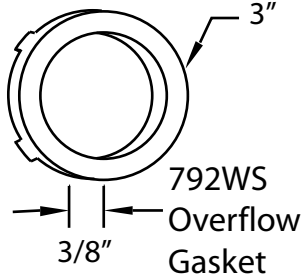

PART NO. D50P45BJ-LT

# SPECIFICATION SHEET

Sch. 40 PVC 45" Ball Joint Cable  
Drive Bath Waste and Overflow -  
LESS TRIM

D50P45BJ-EL  
Top Elbow  
Assembly

OR

D50-10  
Overflow  
Plate

D50-11  
Overflow  
Nut  
1-1/8"

1-1/2" Sch 40  
Not Supplied

45" Cable  
D50-45

1-1/2" PVC  
Solvent Weld

Bath Shoe Elbow Less  
Cable D50-8P