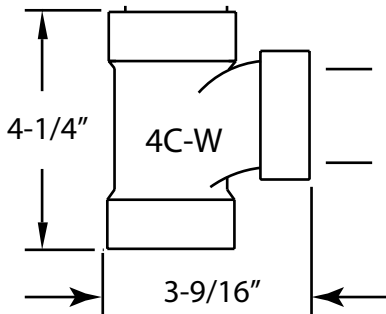

# SPECIFICATION SHEET

Sch. 40 PVC 45" Ball Joint Cable  
Drive Bath Waste and Overflow -  
LESS TRIM

D50P45BJ-EL  
Top Elbow  
Assembly

OR

D50-10  
Overflow  
Plate

D50-11  
Overflow  
Nut  
1-1/8"

1-1/2" Sch 40  
Not Supplied

45" Cable  
D50-45

1-1/2" PVC  
Solvent Weld

Bath Shoe Elbow Less  
Cable D50-8P