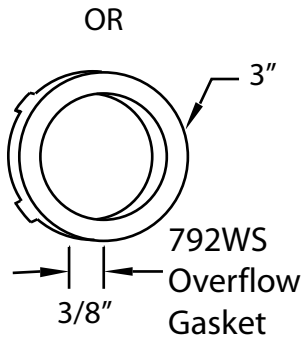

D50P35BJ-EL
Top Elbow
Assembly

1-1/2" Sch 40
Not Supplied

35" Cable
D50-35

1-1/2" PVC
Solvent Weld

Bath Shoe Elbow Less
Cable D50-8P