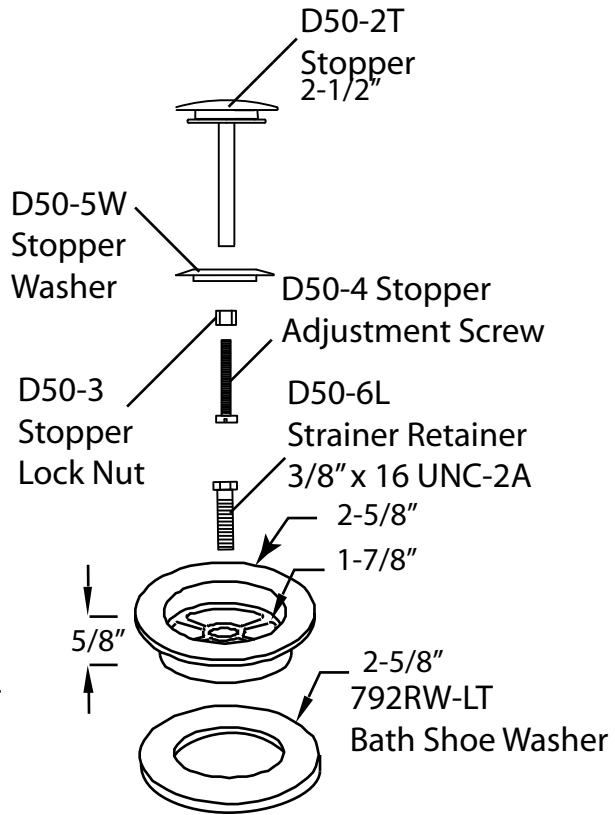

D50P35BJ-EL
Top Elbow
Assembly

1-1/2" Sch 40
Not Supplied

35" Cable
D50-35

1-1/2" PVC
Solvent Weld

Bath Shoe Elbow Less
Cable D50-8P