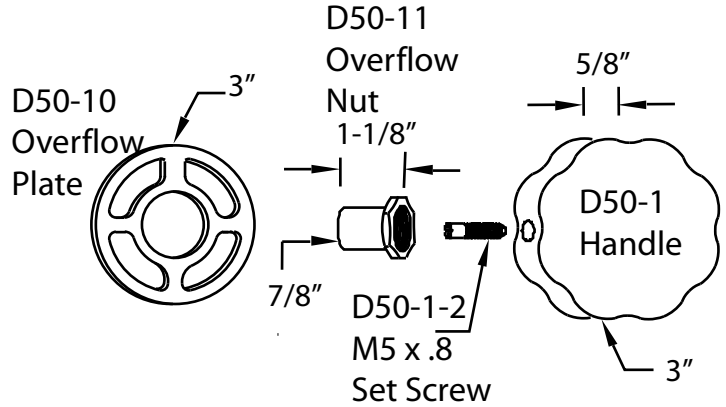

D50P35BJ-EL
Top Elbow
Assembly

1-1/2" Sch 40
Not Supplied

35" Cable
D50-35

1-1/2" PVC
Solvent Weld

Bath Shoe Elbow Less
Cable D50-8P