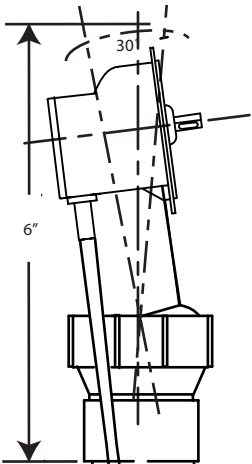

D50P35BJ-EL
Top Elbow
Assembly

1-1/2" Sch 40
Not Supplied

35" Cable
D50-35

1-1/2" PVC
Solvent Weld

Bath Shoe Elbow Less
Cable D50-8P