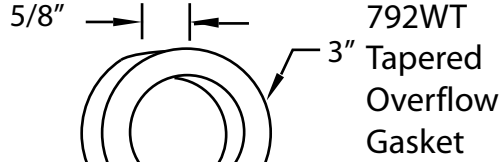

D50P35BJ-EL
Top Elbow
Assembly

1-1/2" Sch 40
Not Supplied

35" Cable
D50-35

1-1/2" PVC
Solvent Weld

Bath Shoe Elbow Less
Cable D50-8P