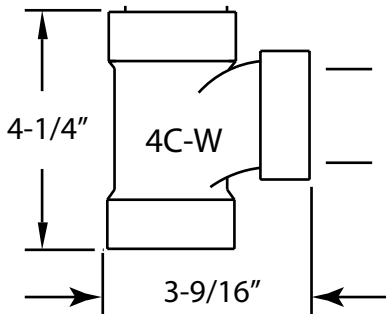

D50P35BJ-EL
Top Elbow
Assembly

1-1/2" Sch 40
Not Supplied

35" Cable
D50-35

1-1/2" PVC
Solvent Weld

Bath Shoe Elbow Less
Cable D50-8P