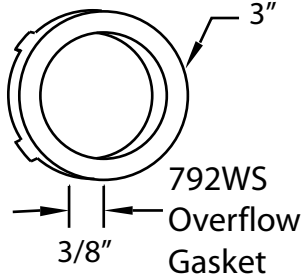

PART NO. D50A45BJ-LT

SPECIFICATION SHEET

Sch. 40 ABS 45" Ball Joint Cable
Drive Bath Waste and Overflow -
LESS TRIM

D50A45BJ-EL
Top Elbow
Assembly

OR

D50-10
Overflow
Plate

D50-11
Overflow
Nut
1-1/8"

1-1/2" Sch 40
Not Supplied

45" Cable
D50-45

1-1/2" PVC
Solvent Weld

Bath Shoe Elbow Less
Cable D50-8B