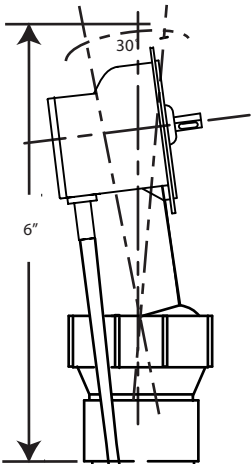

PART NO. D50A45BJ-LT

SPECIFICATION SHEET

Sch. 40 ABS 45" Ball Joint Cable
Drive Bath Waste and Overflow -
LESS TRIM

D50A45BJ-EL
Top Elbow
Assembly

OR

D50-10
Overflow
Plate

D50-11
Overflow
Nut
1-1/8"

1-1/2" Sch 40
Not Supplied

45" Cable
D50-45

1-1/2" PVC
Solvent Weld

Bath Shoe Elbow Less
Cable D50-8B