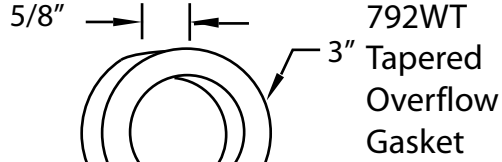

PART NO. D50A45BJ-LT

SPECIFICATION SHEET

Sch. 40 ABS 45" Ball Joint Cable
Drive Bath Waste and Overflow -
LESS TRIM

D50A45BJ-EL
Top Elbow
Assembly

OR

D50-10
Overflow
Plate

D50-11
Overflow
Nut
1-1/8"

1-1/2" Sch 40
Not Supplied

45" Cable
D50-45

1-1/2" PVC
Solvent Weld

Bath Shoe Elbow Less
Cable D50-8B