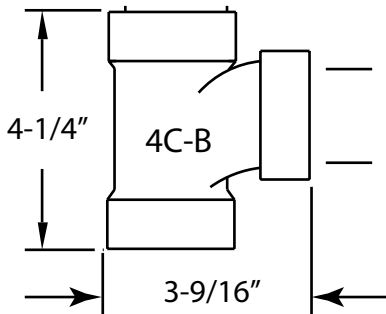

PART NO. D50A45BJ-LT

SPECIFICATION SHEET

Sch. 40 ABS 45" Ball Joint Cable
Drive Bath Waste and Overflow -
LESS TRIM

D50A45BJ-EL
Top Elbow
Assembly

OR

D50-10
Overflow
Plate

D50-11
Overflow
Nut
1-1/8"

1-1/2" Sch 40
Not Supplied

45" Cable
D50-45

1-1/2" PVC
Solvent Weld

Bath Shoe Elbow Less
Cable D50-8B