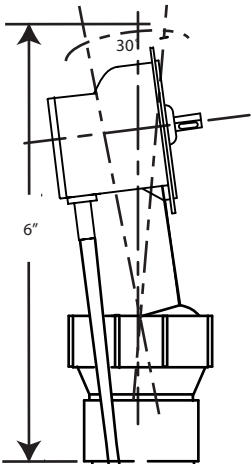

PART NO. D50A27BJ-LT

SPECIFICATION SHEET

Sch. 40 ABS 27" Ball Joint Cable
Drive Bath Waste and Overflow -
LESS TRIM

D50A27BJ-EL
Top Elbow
Assembly

5/8"

792WT
Tapered
Overflow
Gasket

OR

792WS
Overflow
Gasket

D50-11
Overflow
Nut

7/8"

1-1/2" Sch 40
Not Supplied

27" Cable
D50-27

1-1/2" PVC
Solvent Weld

Bath Shoe Elbow Less
Cable D50-8B