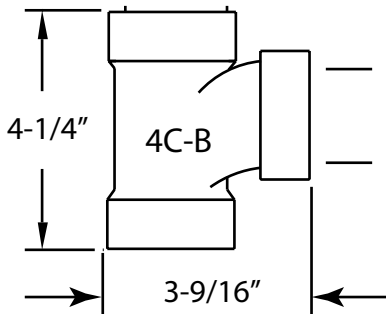

PART NO. D50A27BJ-LT

SPECIFICATION SHEET

Sch. 40 ABS 27" Ball Joint Cable
Drive Bath Waste and Overflow -
LESS TRIM

D50A27BJ-EL
Top Elbow
Assembly

5/8"

792WT
Tapered
Overflow
Gasket

OR

792WS
Overflow
Gasket

D50-11
Overflow
Nut

7/8"

1-1/2" Sch 40
Not Supplied

27" Cable
D50-27

1-1/2" PVC
Solvent Weld

Bath Shoe Elbow Less
Cable D50-8B