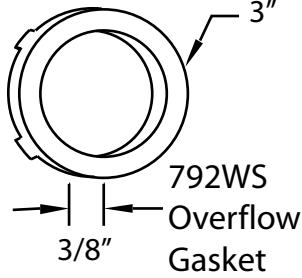

PART NO. D50A27BJ-LT

SPECIFICATION SHEET

Sch. 40 ABS 27" Ball Joint Cable
Drive Bath Waste and Overflow -
LESS TRIM

D50A27BJ-EL
Top Elbow
Assembly

5/8"

792WT
Tapered
Overflow
Gasket

OR

792WS
Overflow
Gasket

D50-11
Overflow
Nut

7/8"

1-1/2" Sch 40
Not Supplied

27" Cable
D50-27

1-1/2" PVC
Solvent Weld

Bath Shoe Elbow Less
Cable D50-8B