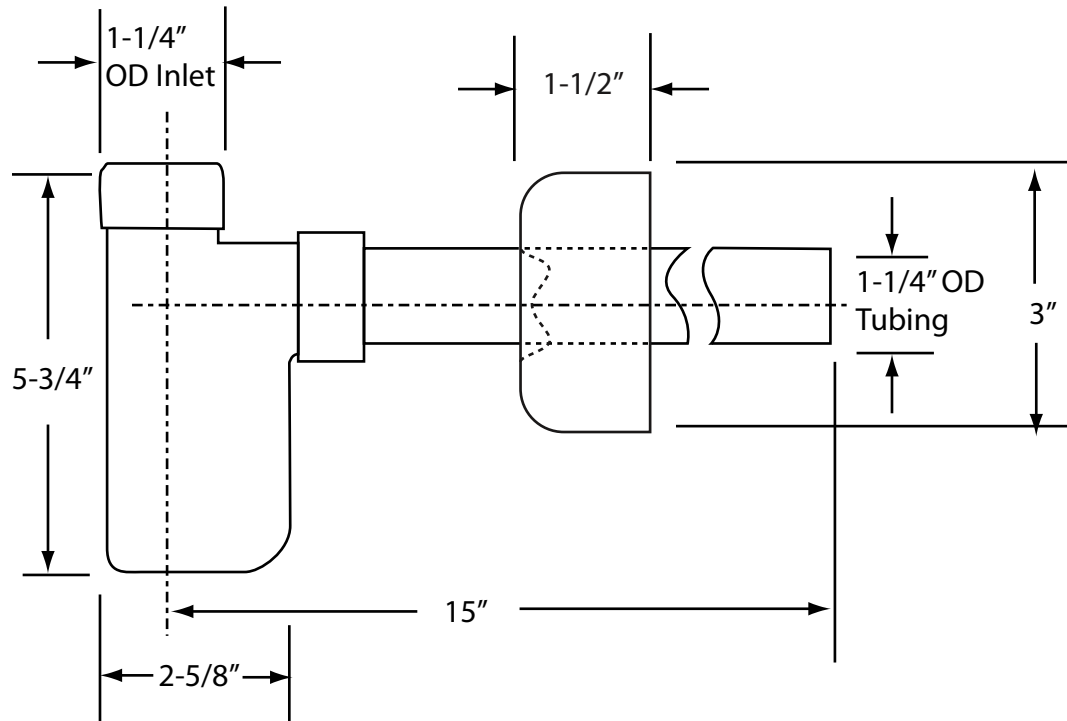

# D4053-1

## 1-1/4" Flat Euro Trap

Solid brass with hi-box, sure grip flange

### Features

1-1/4: Inlet and outlet

Designer styling for exposed and hidden installations.

Cast Trap Body

17 ga. 1-1/4" tube

Hi-box, sure grip flange

Poly insert trap seal