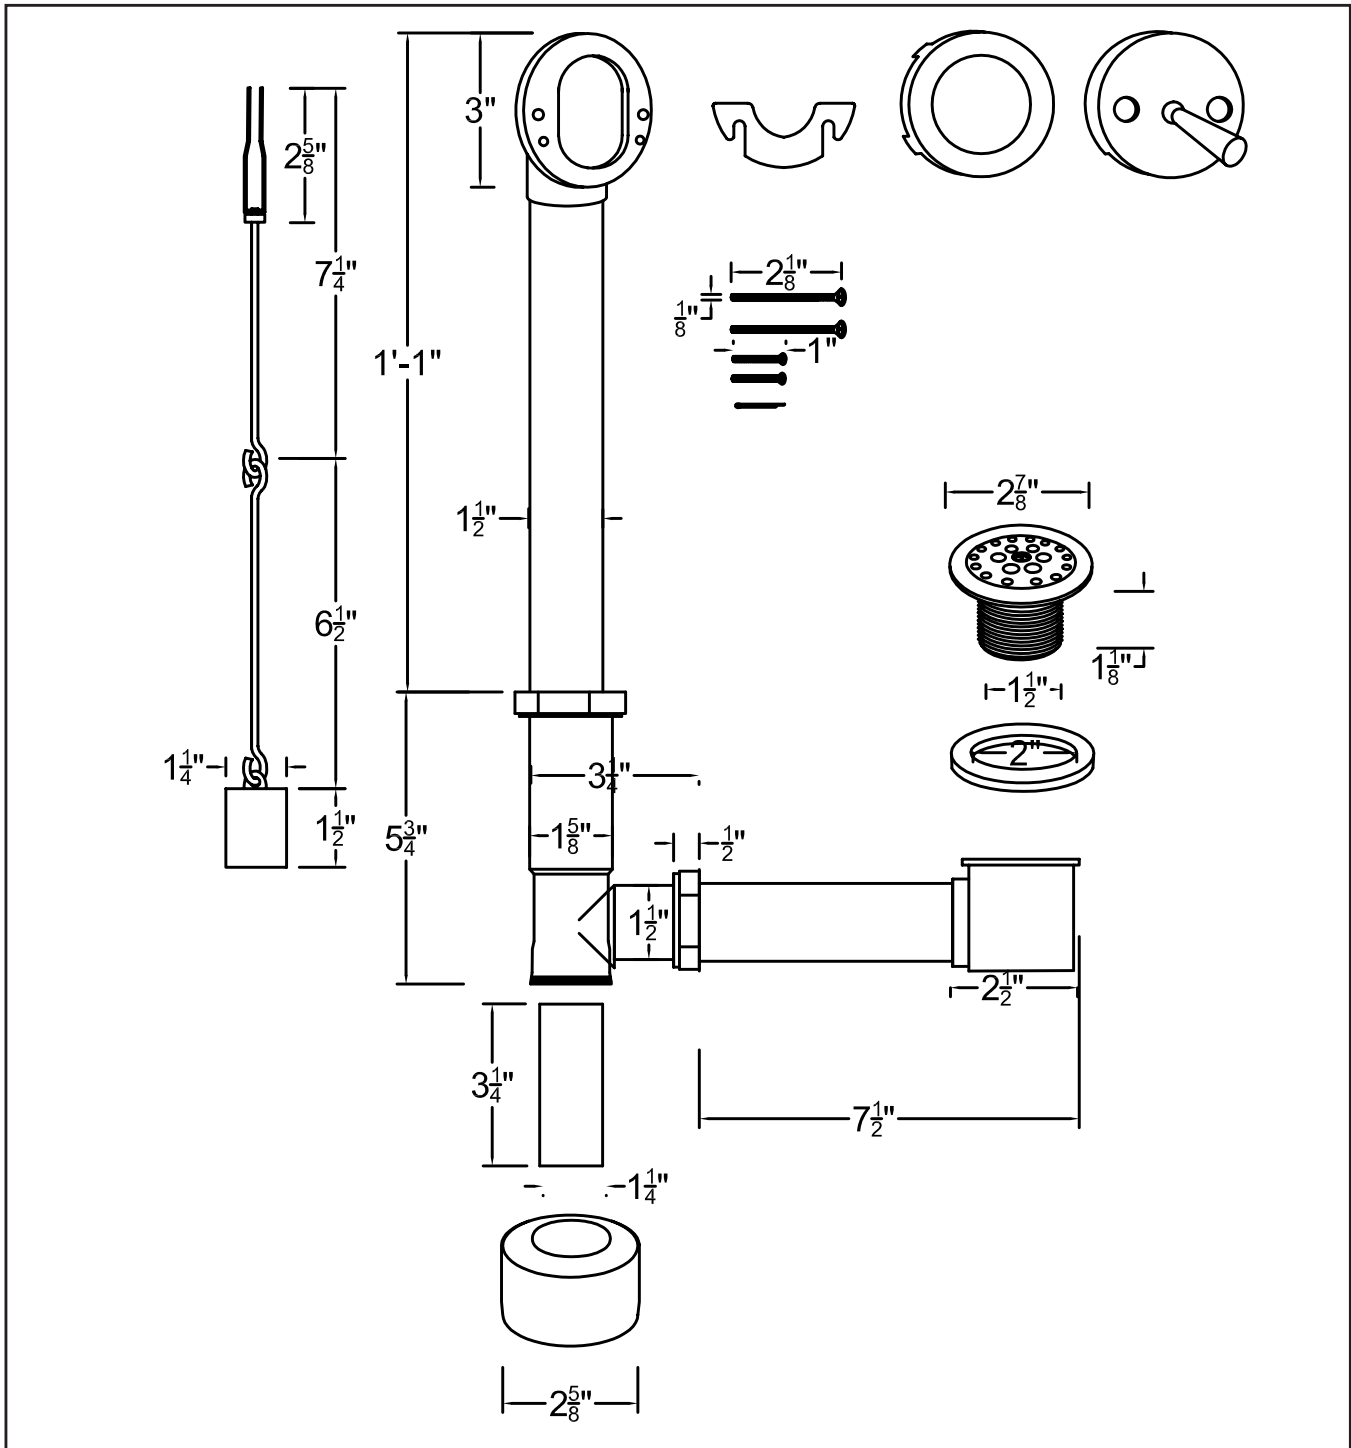

D3241K

TRIP LEVER STYLE

D3241K 1-1/2" Trip lever style waste & overflow with beehive strainer.
For tubs up to 22-1/2" deep. All exposed parts are finished heavy duty
17 gauge brass. Includes 6" tail piece and box flange.