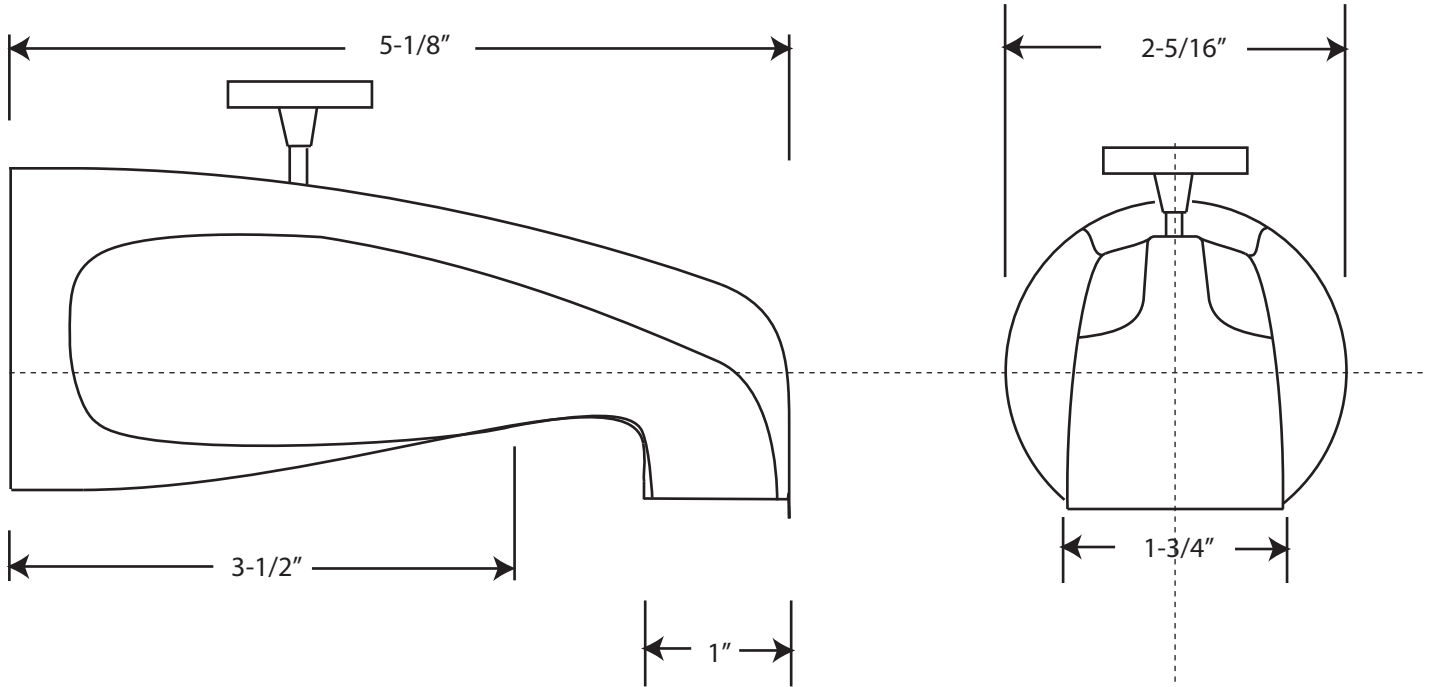

D3112 Brass Diverter Tub Spout

3/4" or 1/2" IPS Rear Diverter

3/4" x 1/2" IPS Face Bushing