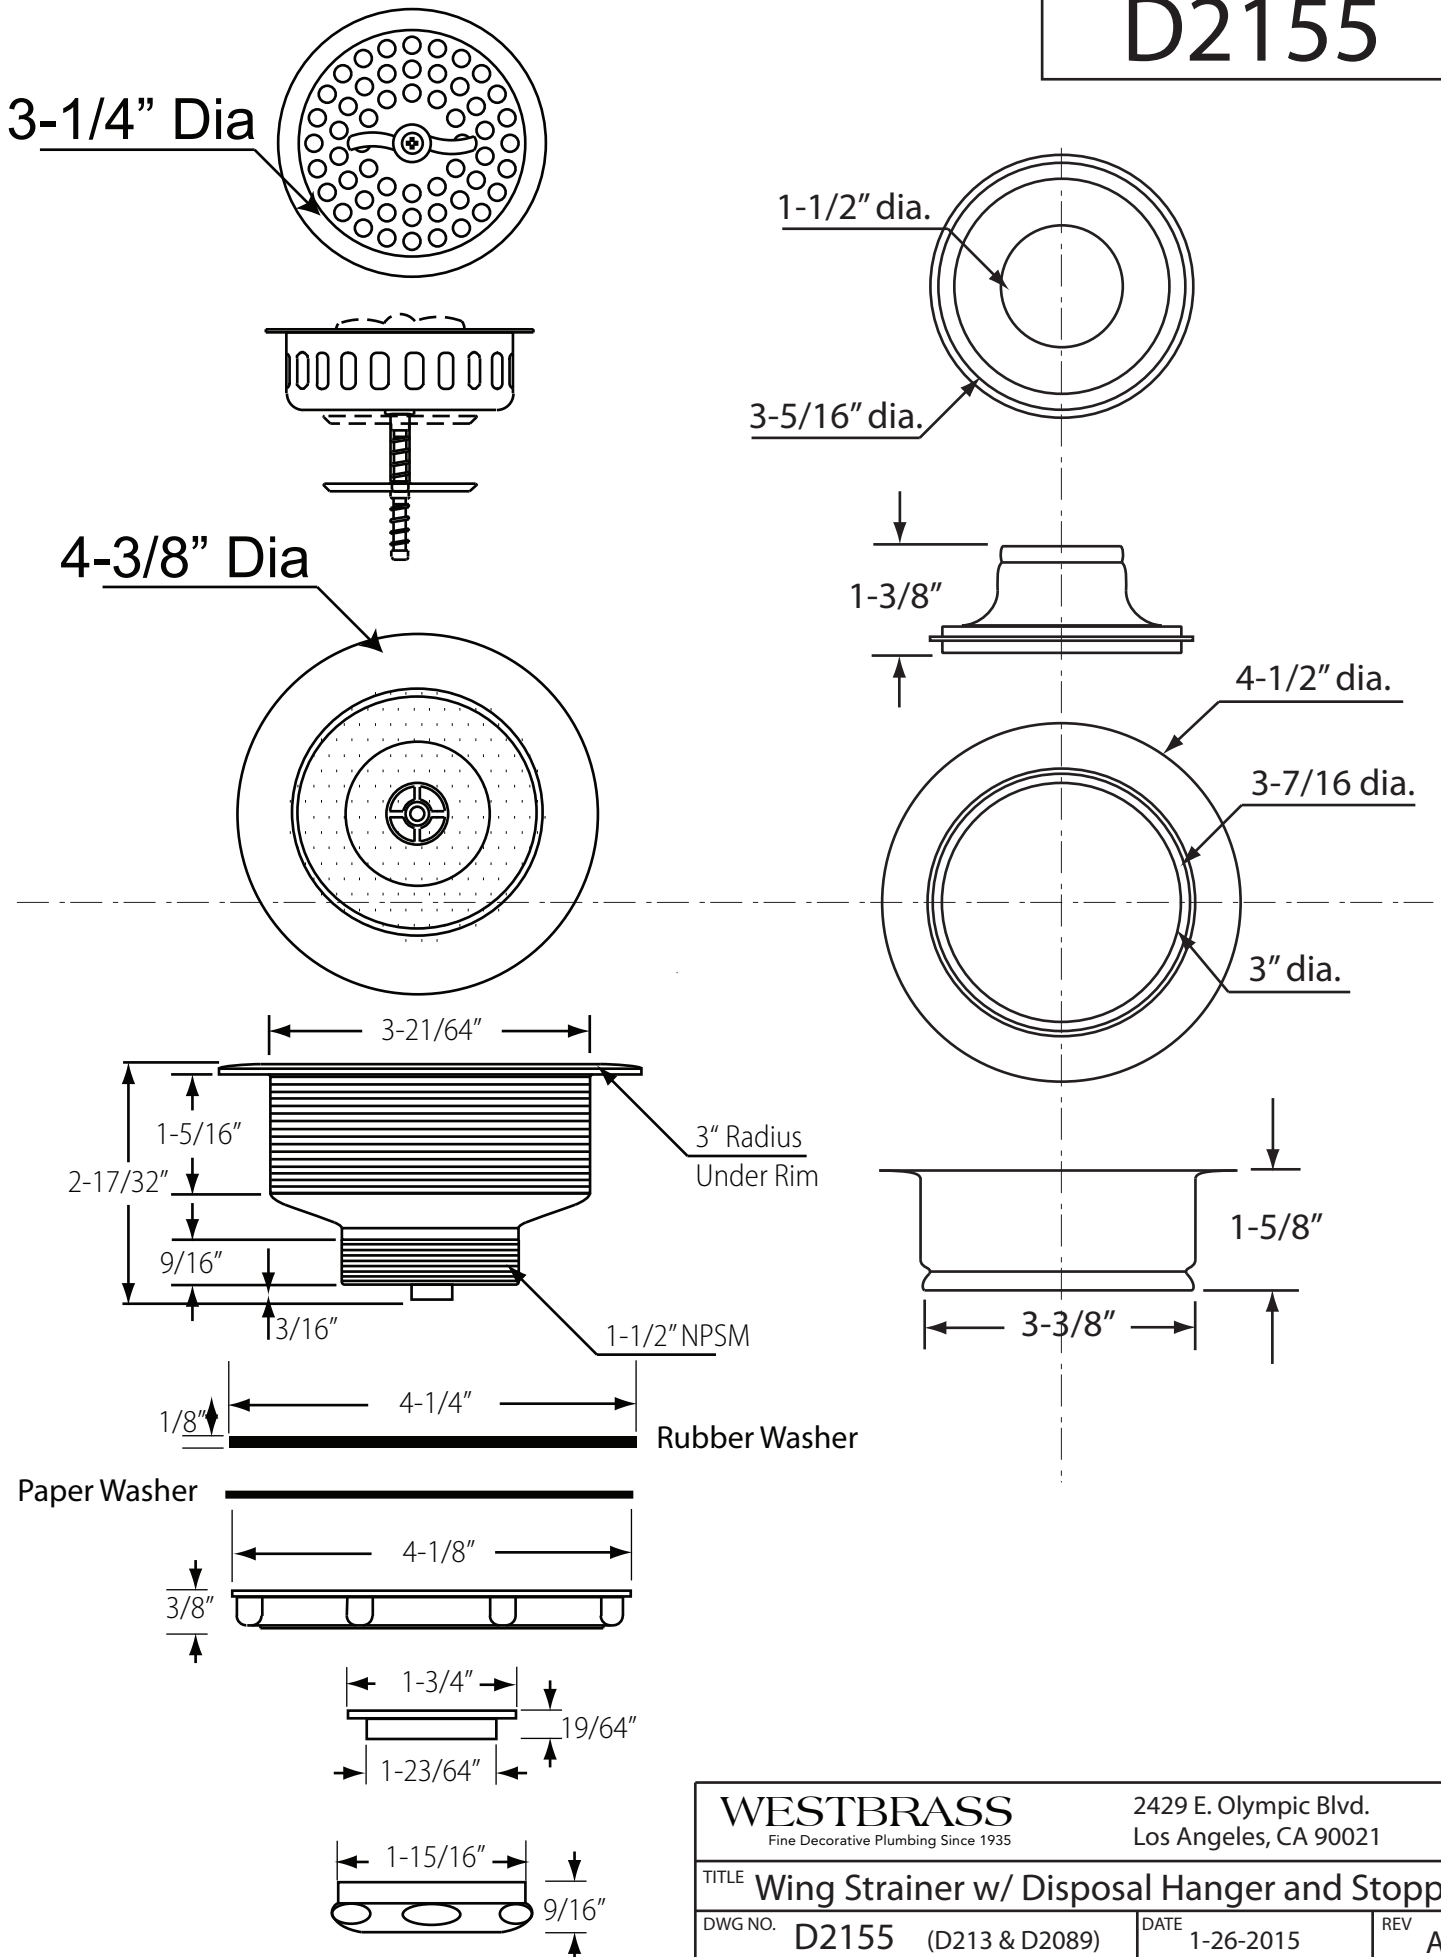

# D2155

<b>WESTBRASS</b> Fine Decorative Plumbing Since 1935		2429 E. Olympic Blvd. Los Angeles, CA 90021	
TITLE <b>Wing Strainer w/ Disposal Hanger and Stopper</b>			
DWG NO.	D2155 (D213 & D2089)	DATE	1-26-2015
		REV	A
Scale	NTS	mrohfs	Sheet 1 of 1