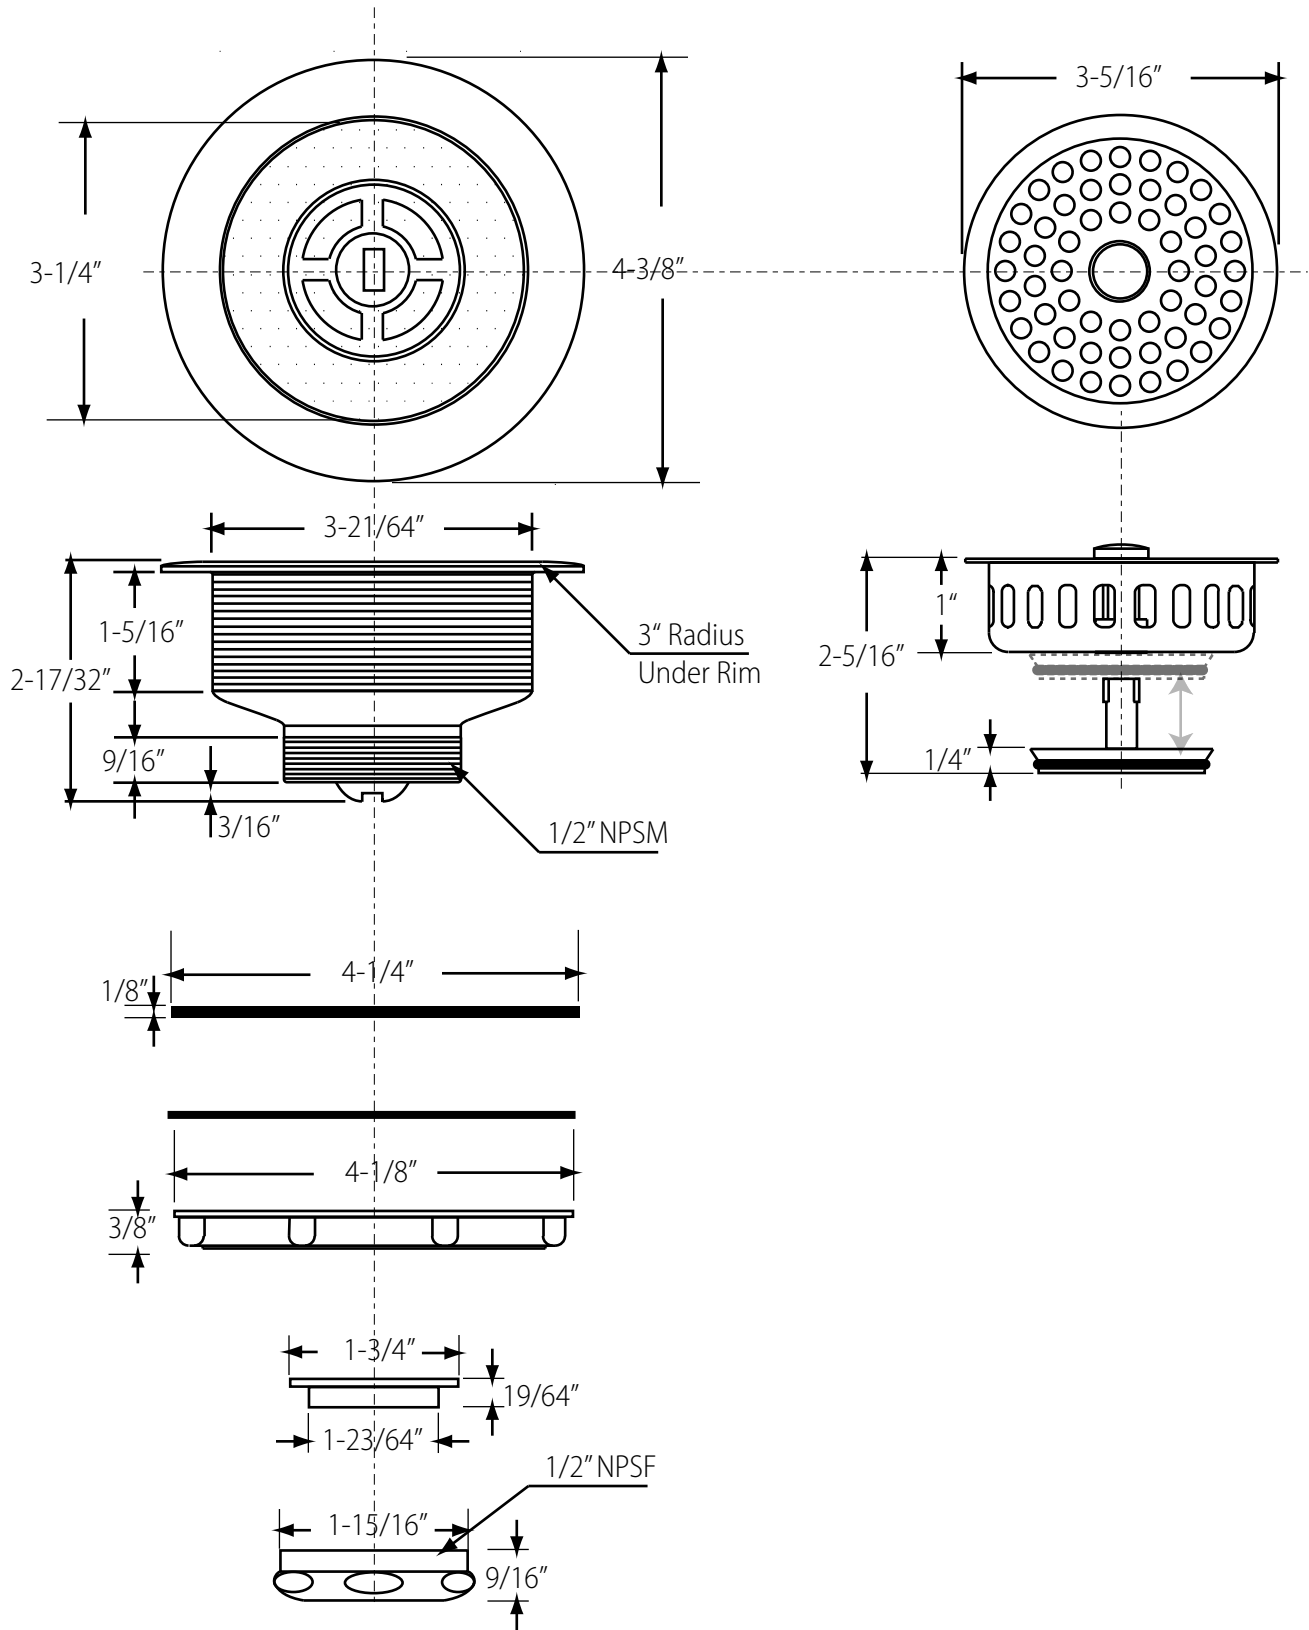

D2145

WESTBRASS
Fine Decorative Plumbing Since 1935

2429 E. Olympic Blvd.
Los Angeles, CA 90021

TITLE	Two Pack Post Style Basket Strainer (D214)		
DWG NO.	D2145	DATE	1-26-2015
		REV	B
Scale	NTS	mrohfs	Sheet 1 of 1