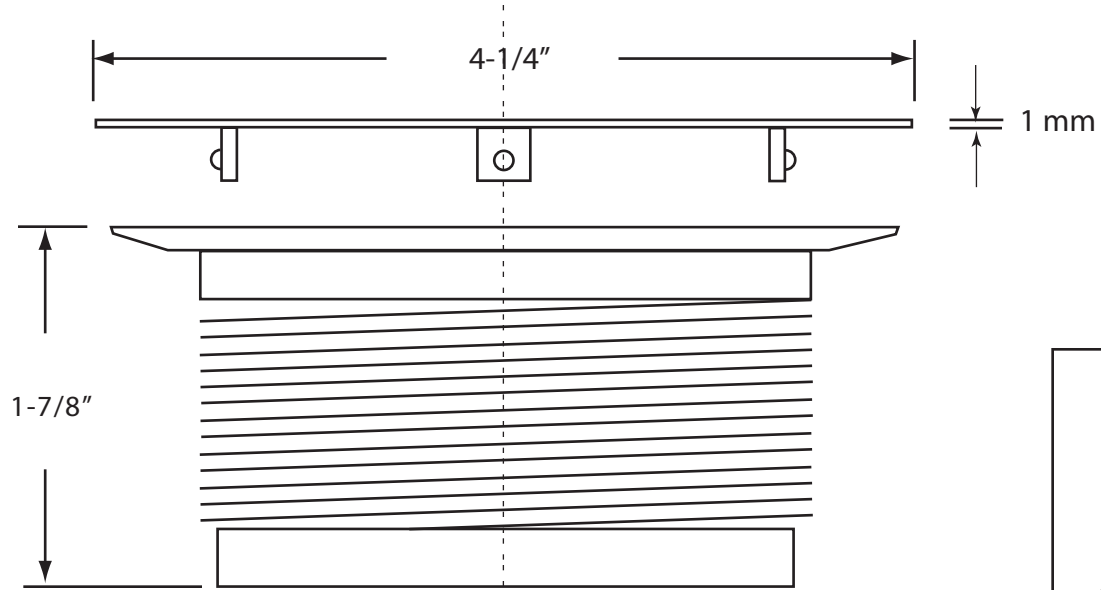

D206BS

TO TIGHTEN CAULKING
NUT SCREW USE DRIVER

WESTBRASS
Fine Decorative Plumbing Since 1935

2429 E. Olympic Blvd.
Los Angeles, CA 90021

TITLE Square Grate 2" Brass Strainer Body Key Locked		
DWG NO. D206BS	DATE 9-25-2015	REV A
Scale 1 to 1	mrohlfs	Sheet 1 of 1