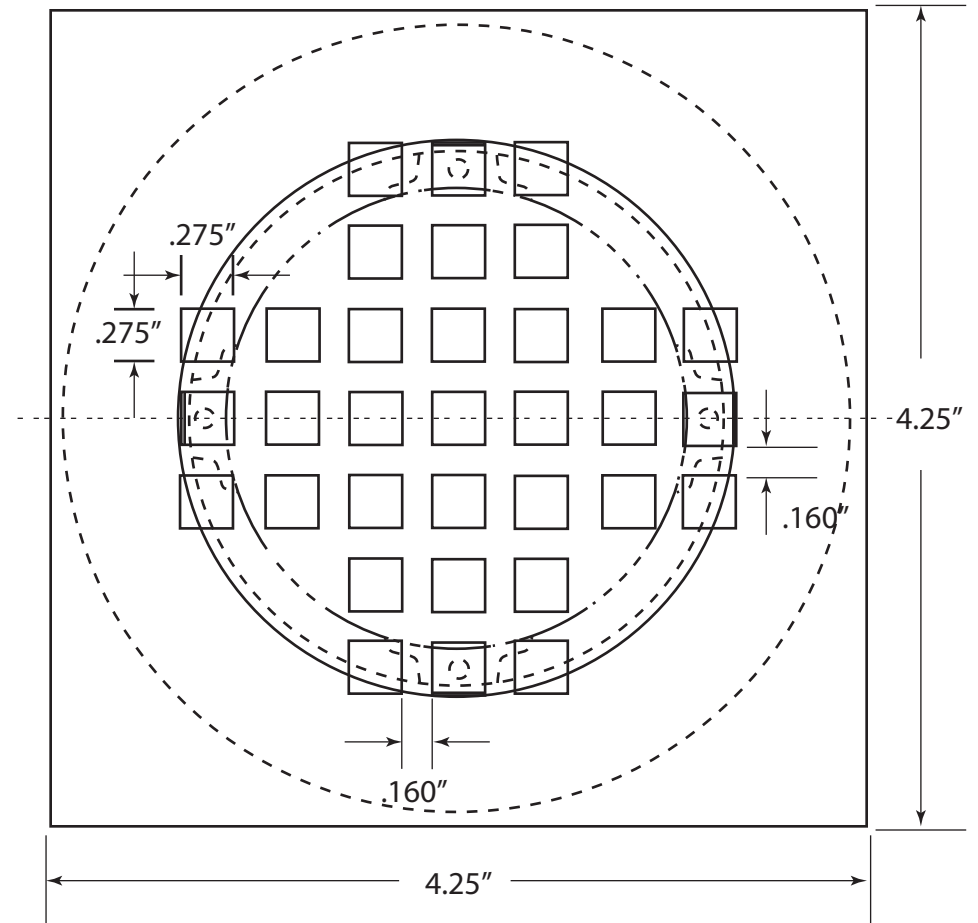

D206BS

TO TIGHTEN CAULKING
NUT SCREW USE DRIVER

WESTBRASS
Fine Decorative Plumbing Since 1935

2429 E. Olympic Blvd.
Los Angeles, CA 90021

TITLE Square Grate 2" Brass Strainer Body Key Locked		
DWG NO. D206BS	DATE 9-25-2015	REV A
Scale 1 to 1	mrohlfs	Sheet 1 of 1