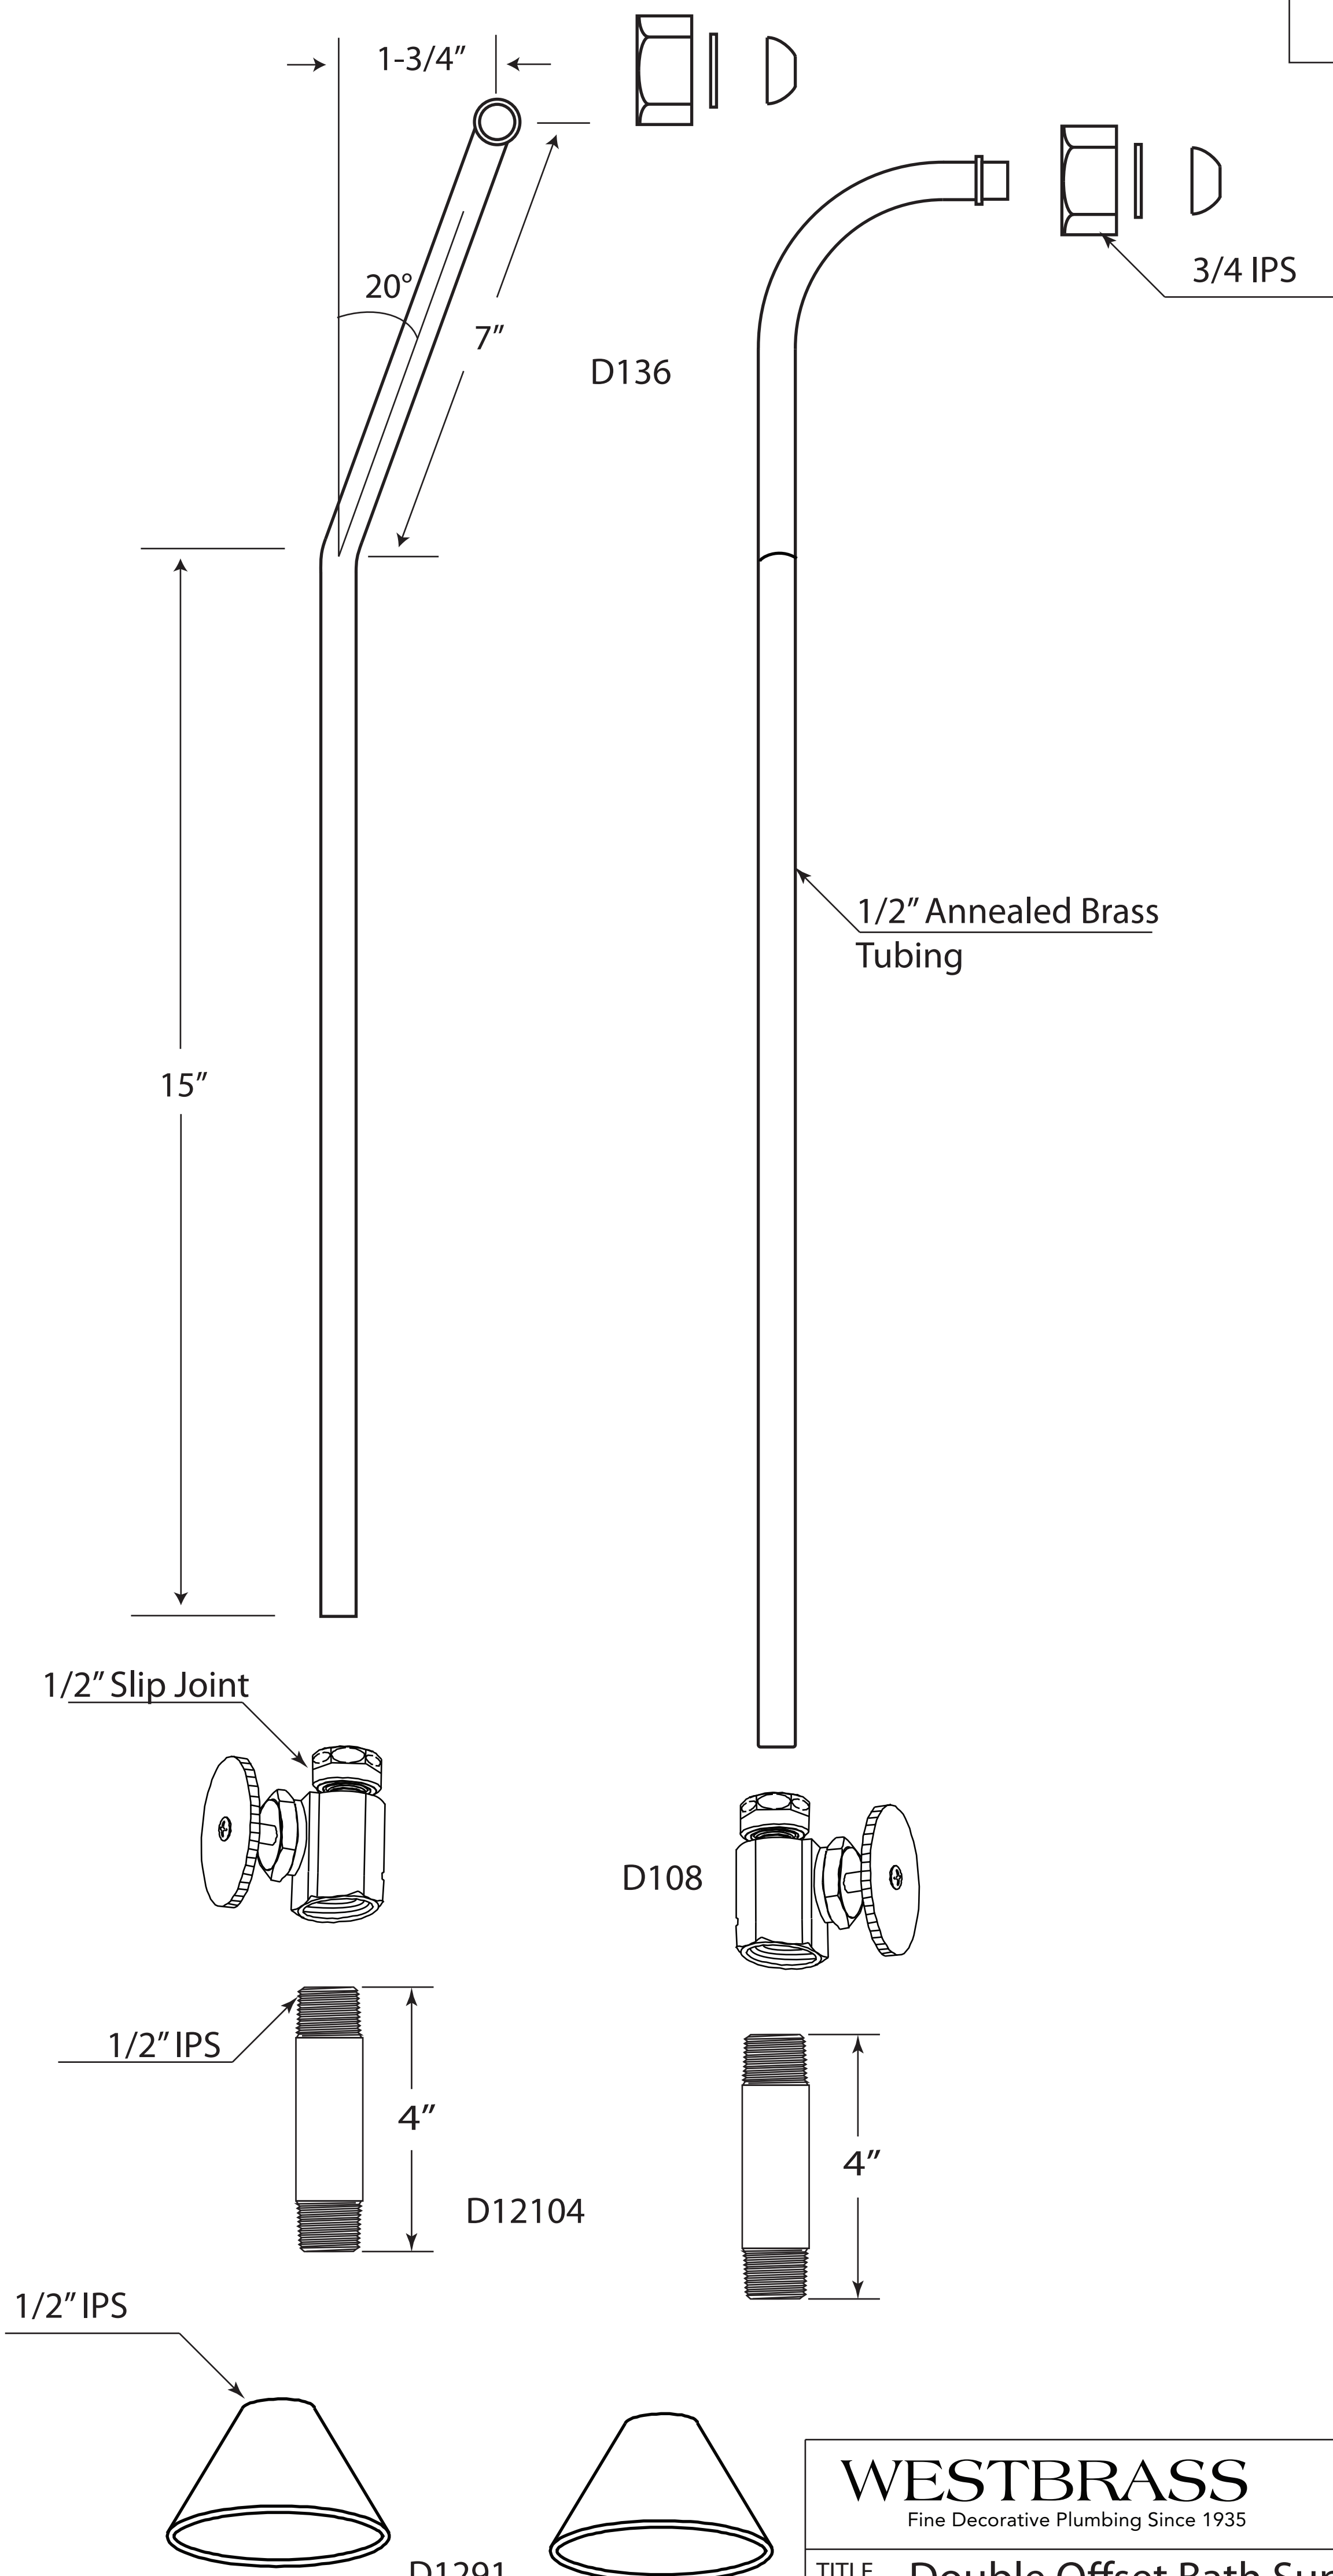

# D136-108

**WESTBRASS**  
Fine Decorative Plumbing Since 1935

2429 E. Olympic Blvd.  
Los Angeles, CA 90021

TITLE **Double Offset Bath Supplies with 1/2" IPS Valves**

DWG NO. **D136-108**

DATE **03-23-2016**

REV **A**

Scale **NTS**

**mrohfs**

Sheet **1 of 1**