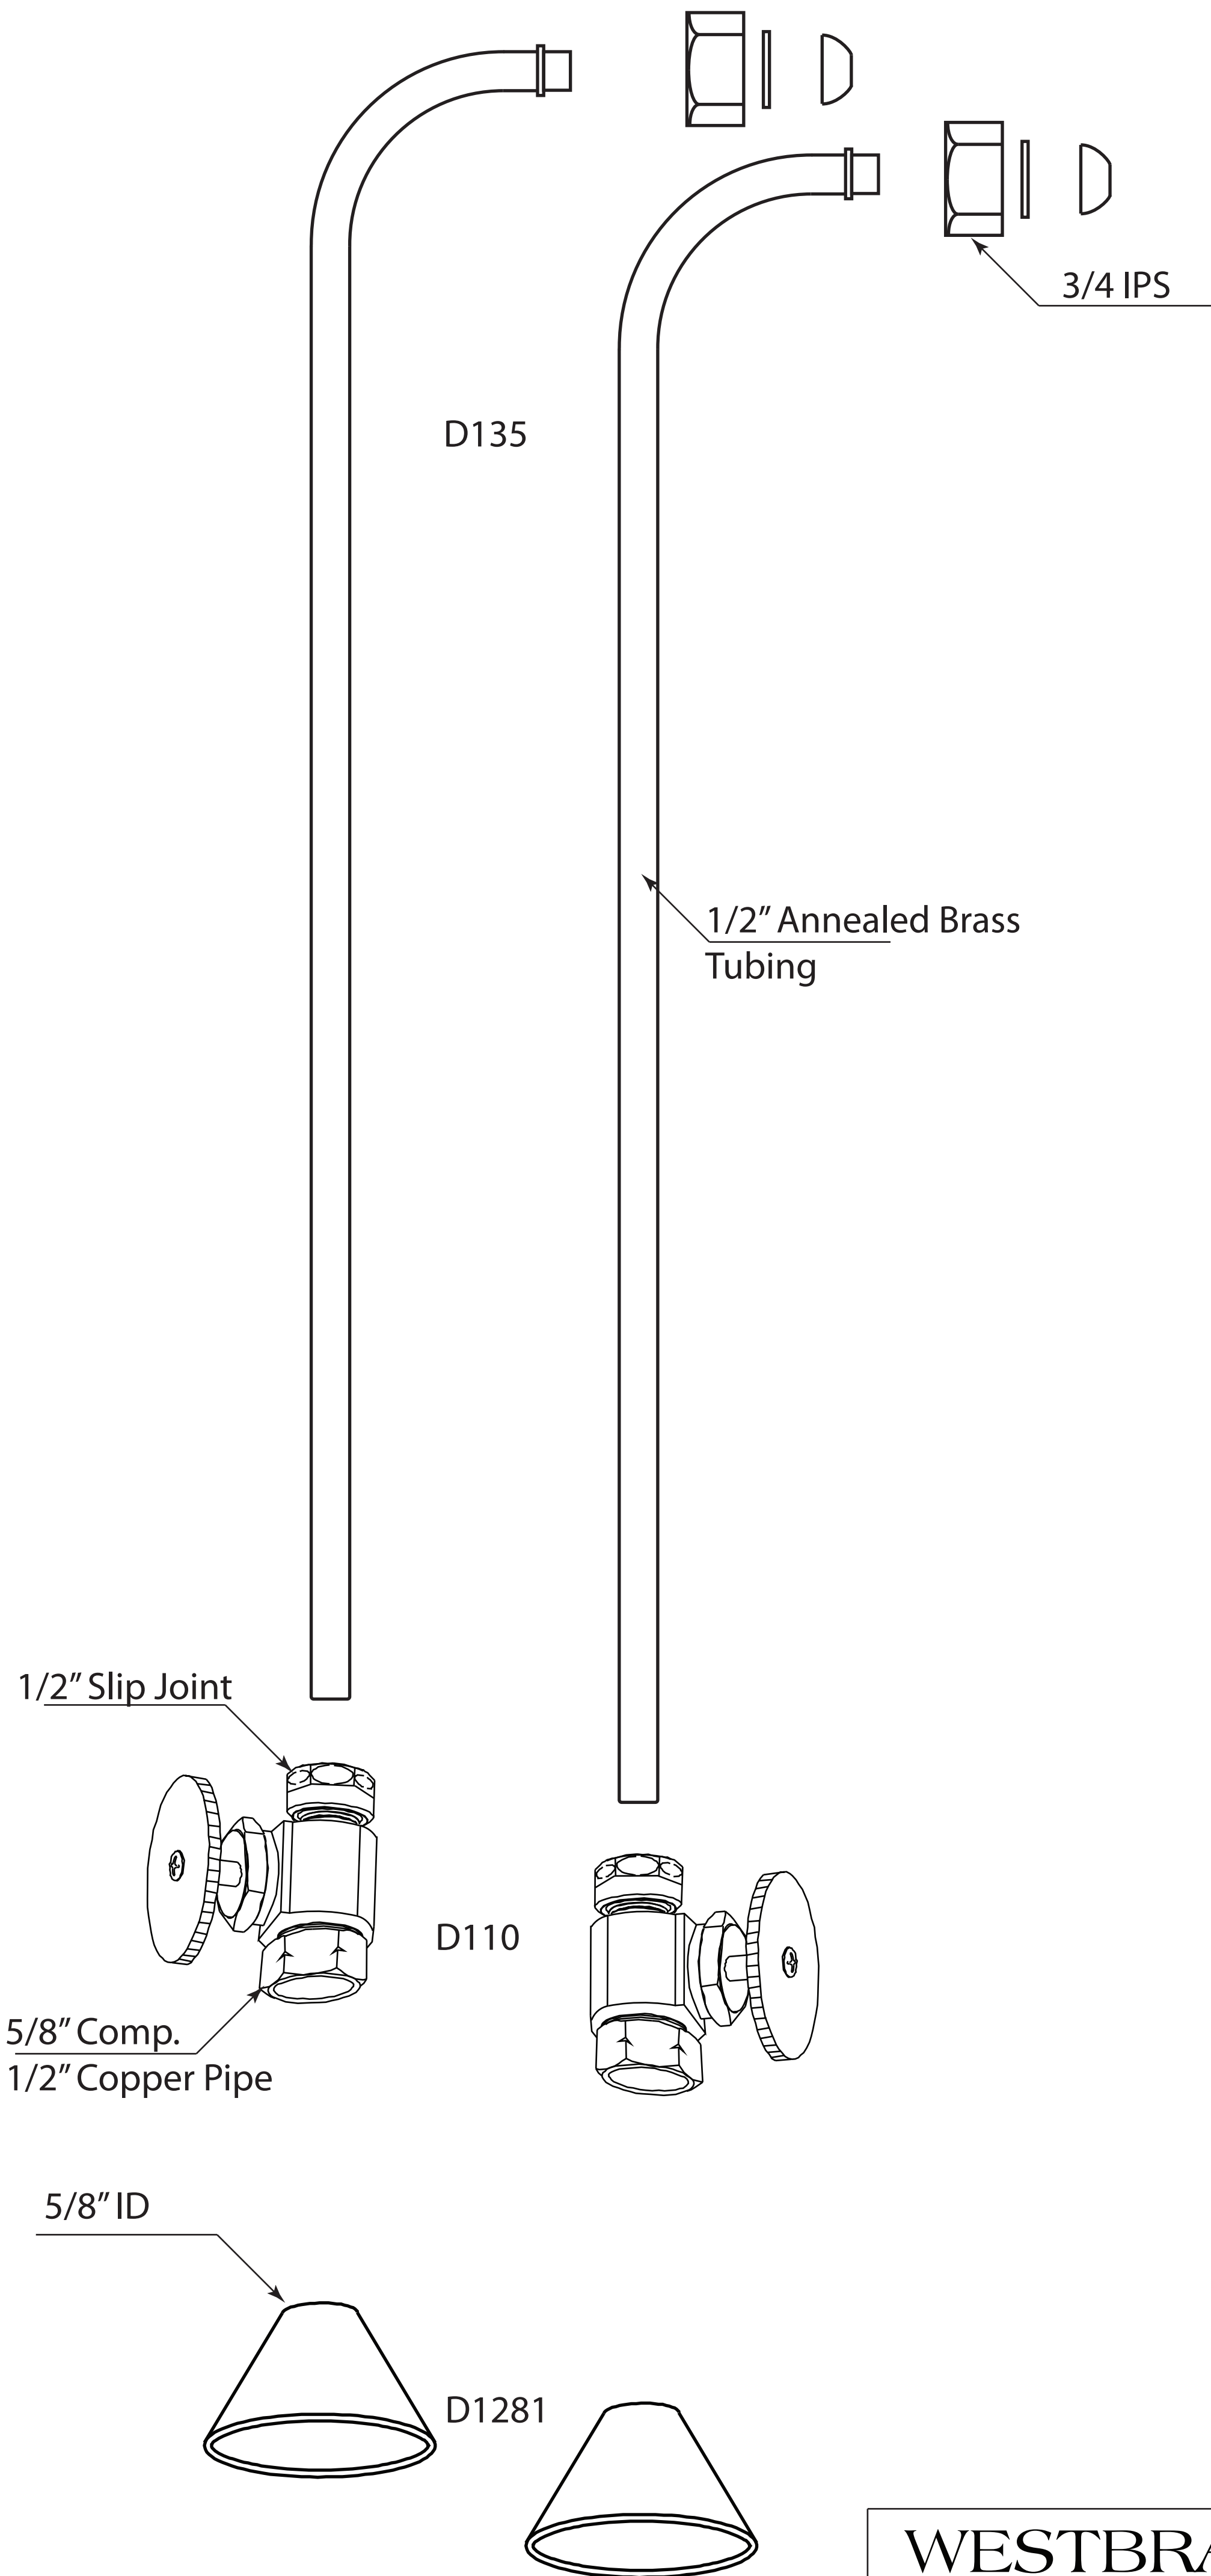

D135-110

WESTBRASS
Fine Decorative Plumbing Since 1935

2429 E. Olympic Blvd.
Los Angeles, CA 90021

TITLE Single Offset Bath Supplies with 1/2" Copper Valves

DWG NO. D135-110

DATE 03-23-2016

REV A

Scale NTS