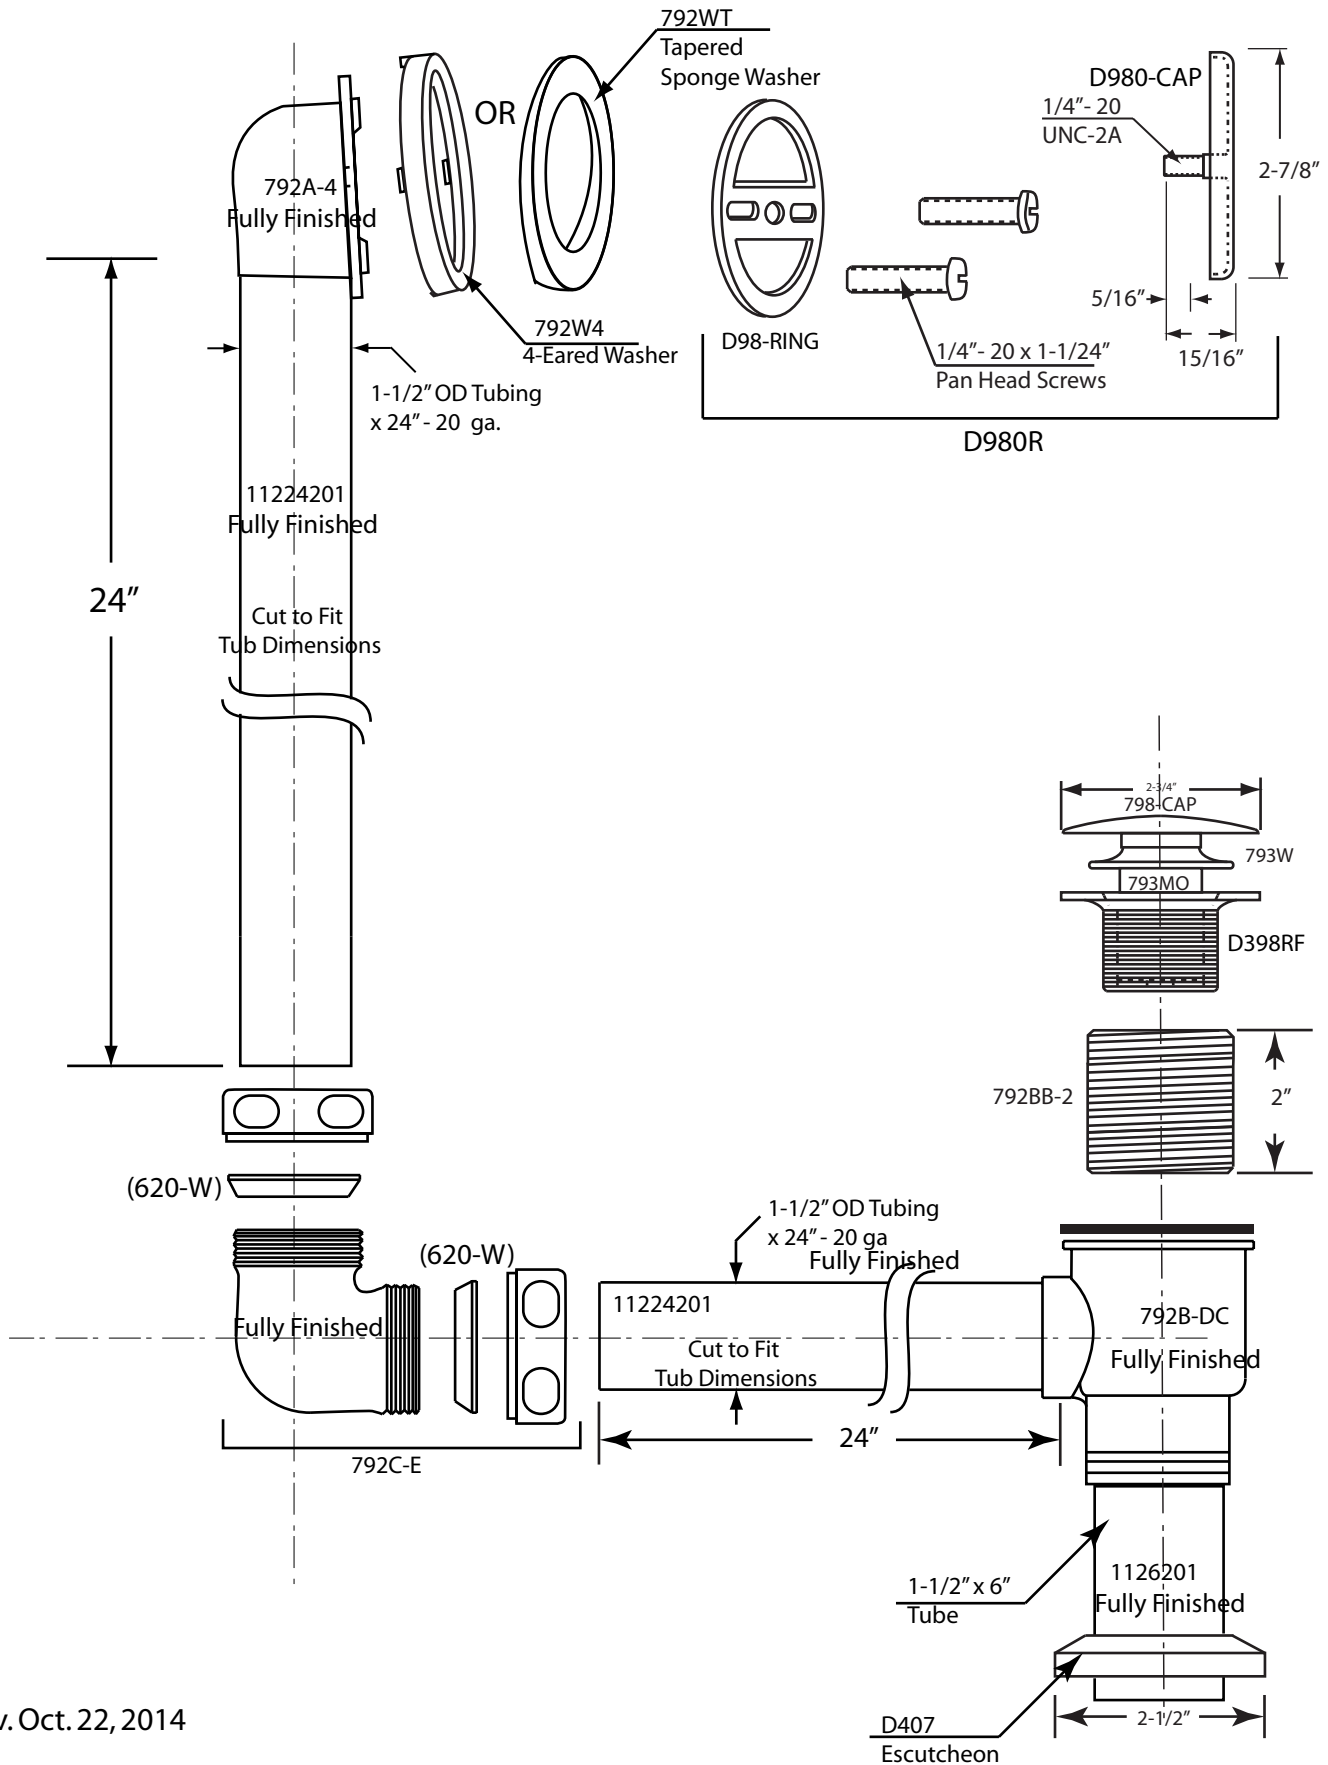

7932420HRDC

20 ga. Brass Direct Connect Waste & Overflow
Split Finish - Illusionary with Round Ring and
2" Tip-Toe Drain

Rev. Oct. 22, 2014