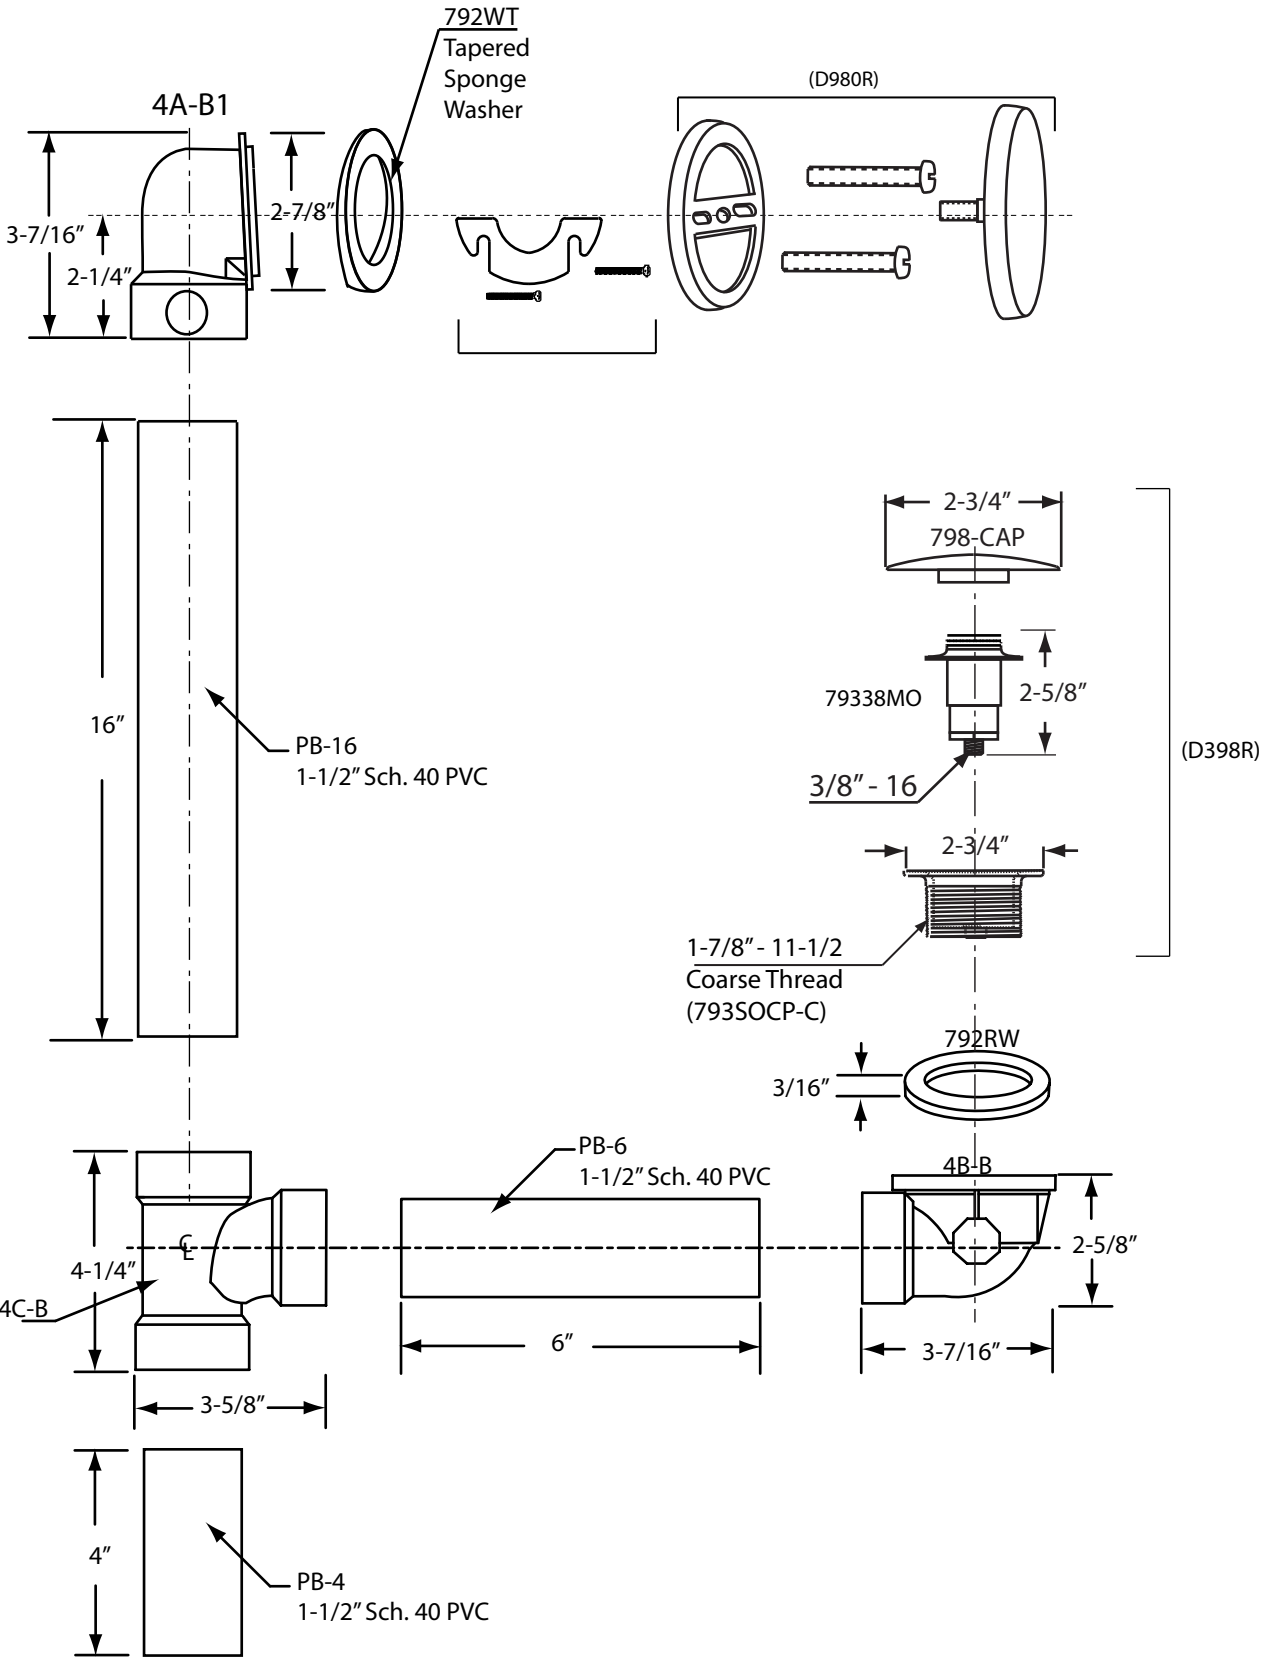

493144H

WESTBRASS
 Fine Decorative Plumbing Since 1935

2429 E. Olympic Blvd.
 Los Angeles, CA 90021

TITLE **Illusionary Sch. 40 ABS Tip-Toe BW&O**

DWG NO. **493144H**

DATE **8-13-2015**

REV **A**

Scale