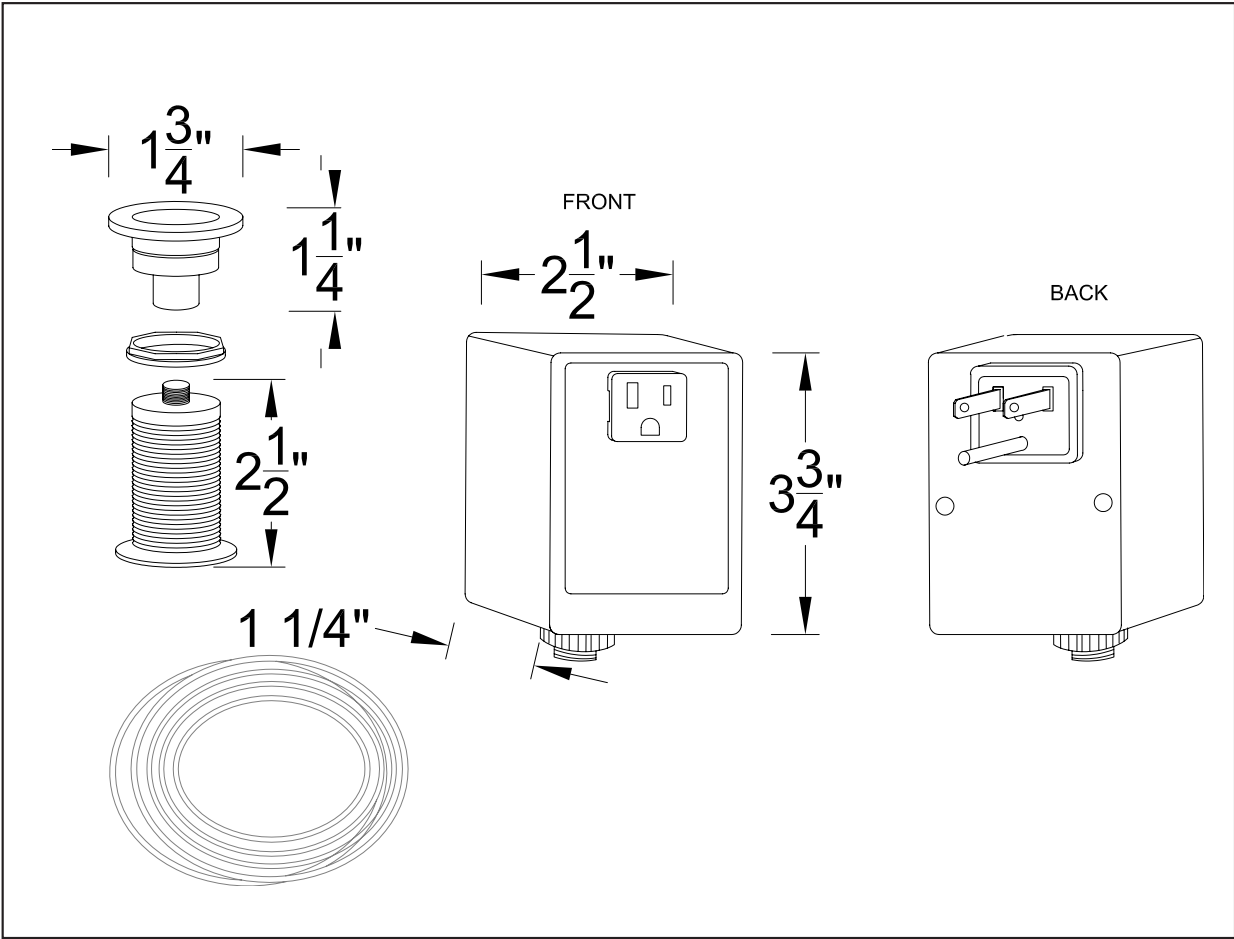

ASB DISPOSAL AIR SWITCH

Air switch for sink mounted garbage disposal control. Replaces or augments wall mounted control. Replaces or augments wall mounted control switches. Solid brass button and flange. Fits standard 1-3/8" mounting hole.