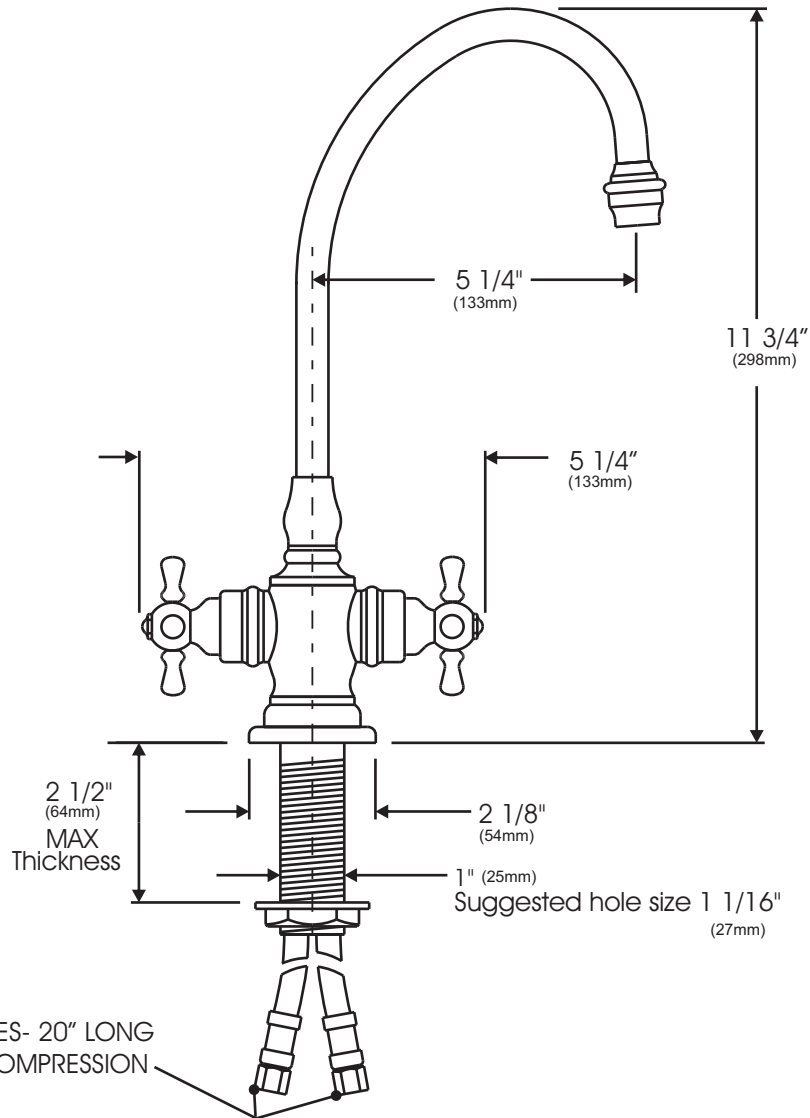

26790 Madison Ave.
Murrieta, CA 92562
888-304-0660

www.waterstoneco.com

ITEM NO:

1550

STYLE: **HAMPTON**

INTENDED USE:
BAR FAUCET

CUSTOMER NAME:

JOB NO:

DIMENSIONS MAY VARY AND ARE SUBJECT TO CHANGE. NO RESPONSIBILITY IS ASSUMED FOR USE OF SUPERCEDED OR VOIDED DATA.

Technical Specifications:

- Solid brass construction.
- 1/4 turn ceramic disk valve cartridges.
- Cross handles.
- 1.7 gpm maximum flow rate.
- 360 degree swivel spout.
- Reinforced braided connection hoses.