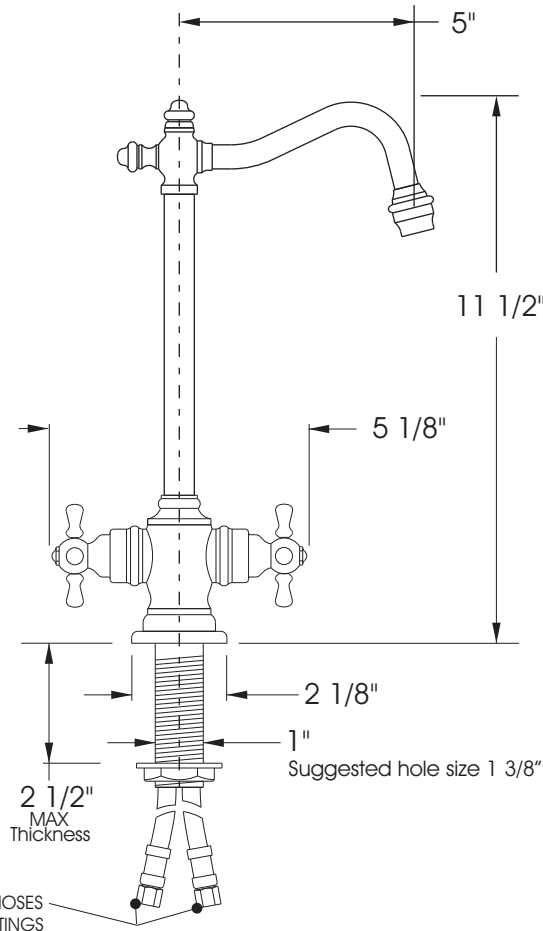

26790 Madison Ave.
Murrieta, CA 92562
888-304-0660

www.waterstoneco.com

ITEM NO:

1350

STYLE: ANNAPOLIS

INTENDED USE: Bar Faucet

CUSTOMER NAME:

JOB NO:

DIMENSIONS MAY VARY AND ARE SUBJECT TO CHANGE. NO RESPONSIBILITY IS ASSUMED FOR USE OF SUPERCEDED OR VOIDED DATA.

Technical Specifications:

- Solid brass construction.
- 1/4 turn ceramic disk valve cartridges.
- Cross handles.
- 1.7 gpm maximum flow rate.
- Removable aerator tip for easy cleaning.
- 360 degree swivel spout.
- 3/8" compression connection.