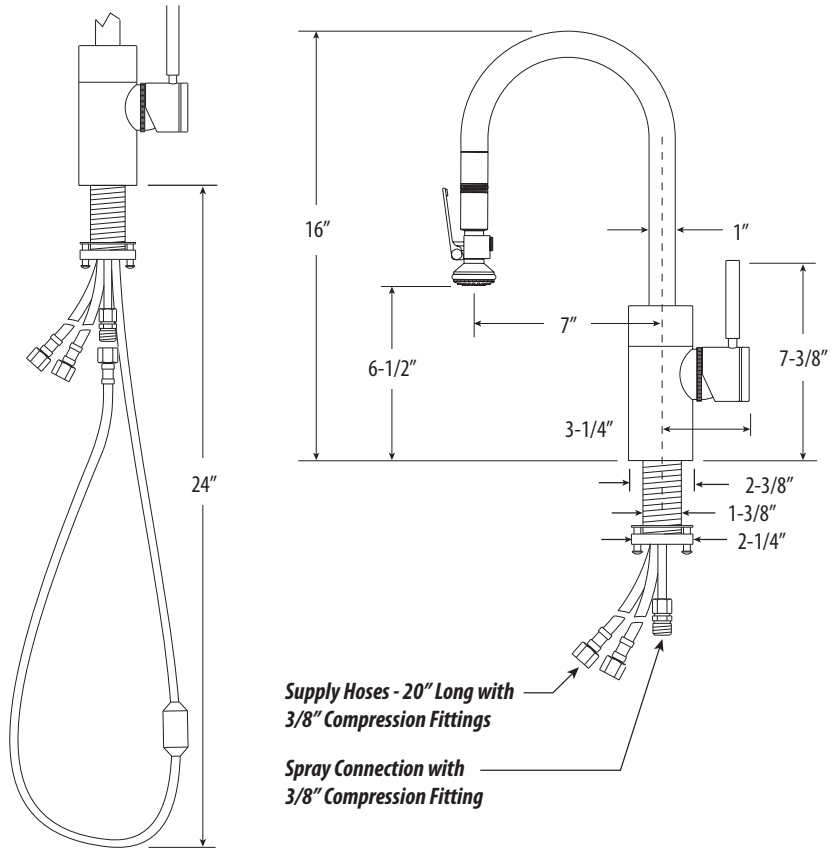

TRANSITIONAL PREP SIZE PLP PULLDOWN FAUCET SPECS

Model # 5930

PRODUCT DESCRIPTION

- Smaller version of the Standard Reach PLP Pulldown
- Perfect for kitchen islands or smaller sinks.
- Unique “PLP” positive lock holds spray head in place.
- Spray head extends **18”** from spout.
- Pre-positioned “Easy Pull” counterbalanced weight.
- Select lever spray or aerated stream.
- Spout swivels 360 degrees.
- Adjustable PTFE “Friction Lock” helps handle feel and prevents sag.
- Handle adjusts **22.5 degrees** in either direction for backsplash clearance.
- Single handle mounts in front, right or left hand positions.
- Hot/Cold ceramic disk valve cartridge.
- Compatible with reverse osmosis filtration systems.
- 1.75 gpm maximum flow rate with aerated tip.
- Solid brass or stainless steel construction.
- Reversible or removable Hot/Cold indicator ring.
- Reinforced braided connection hoses.
- Lifetime functional warranty.
- Made in the USA.

CODES/STANDARDS APPLICABLE

Specified model meets or exceeds the following:

- ASME A112.18.1
- CSA B125.1
- NSF 61, 372
- CALGreen

- Max Counter Thickness 2-3/8”
- Minimum Install Hole Size 1-1/2”

Supply Hoses - 20" Long with
3/8" Compression Fittings

Spray Connection with
3/8" Compression Fitting

DIMENSIONS MAY VARY AND ARE SUBJECT TO CHANGE. NO RESPONSIBILITY IS ASSUMED FOR USE OF SUPERCEDED OR VOIDED DATA

AVAILABLE IN 29 FINISHES + SOLID STAINLESS STEEL