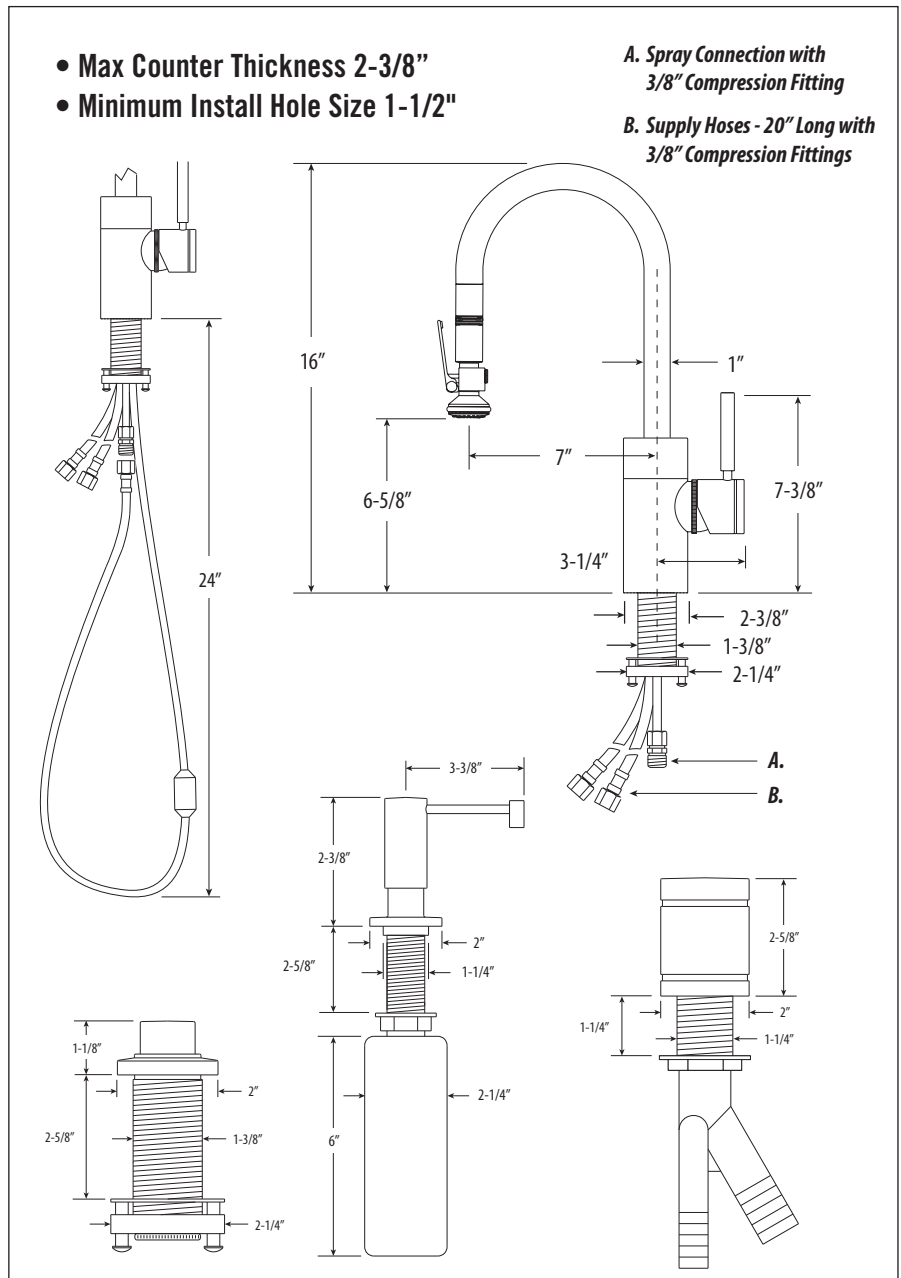

AVAILABLE IN 29 FINISHES + SOLID STAINLESS STEEL

Antique Brass - AB
Antique Bronze - ABZ
Antique Copper - AC
American Bronze - AMB
Antique Pewter - AP
Gloss Black - GB
Black Nickel - BLN
Black-Oil Rubbed Bronze - ORB
Caribbean Bronze - CB
Chocolate Bronze - CHB

Chrome - CH
Distressed Antique Brass - DAB
Distressed Antique Copper - DAC
Distressed American Bronze - DAMB
Distressed Antique Pewter - DAP
Matte Black - MB
Polished Brass - PB
Polished Copper - PC
Polished Gold - PG
Polished Nickel - PN

Satin Brass - SB
Satin Chrome - SC
Satin Gold - SG
Satin Nickel - SN
Stainless Steel - SS*
Tuscan Brass - TB
Unlaquered Polished Brass - UPB
Venetian Bronze - VB
Weathered Brass - WB
Weathered Copper - WC