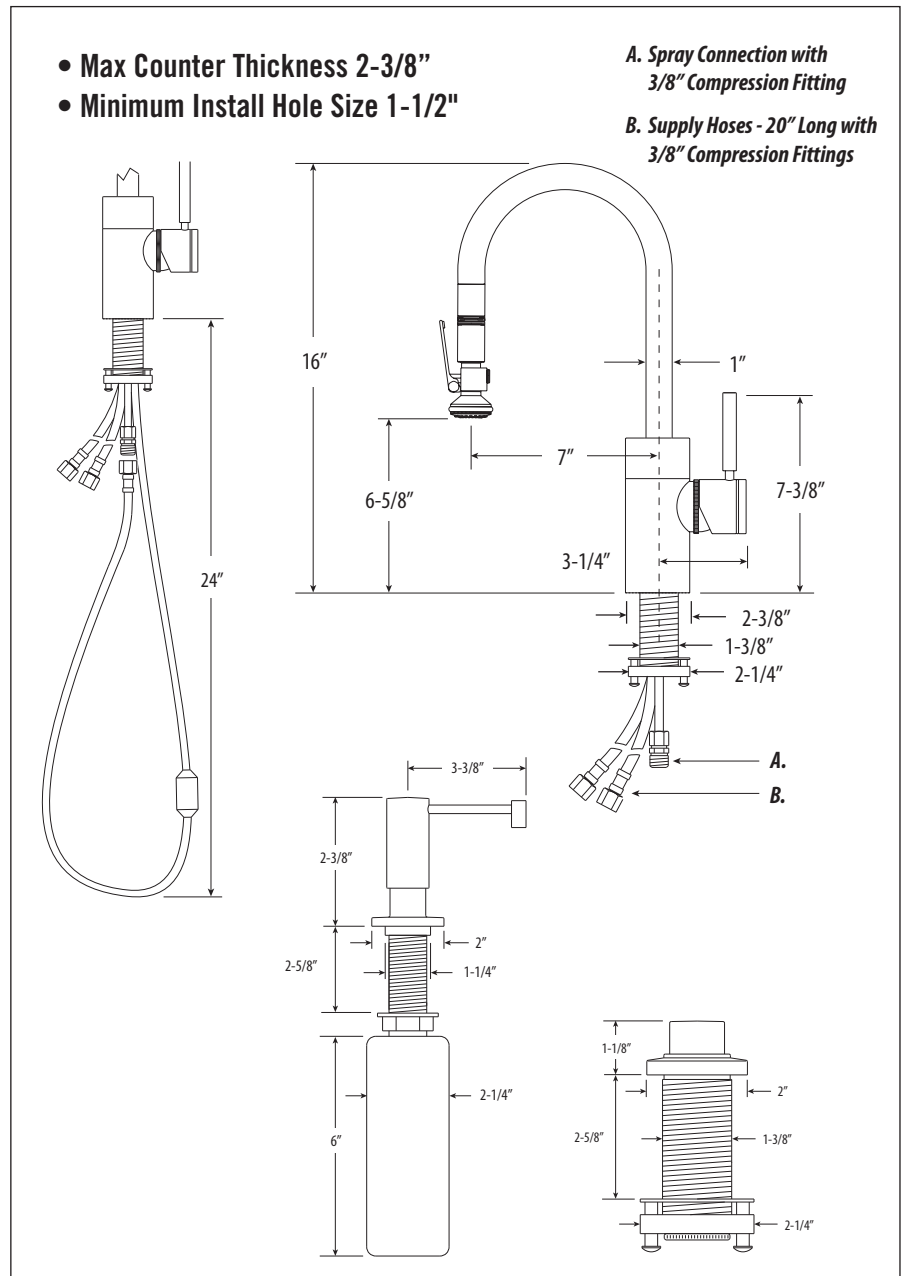

AVAILABLE IN 29 FINISHES + SOLID STAINLESS STEEL

Antique Brass - AB
Antique Bronze - ABZ
Antique Copper - AC
American Bronze - AMB
Antique Pewter - AP
Gloss Black - GB
Black Nickel - BLN
Black-Oil Rubbed Bronze - ORB
Caribbean Bronze - CB
Chocolate Bronze - CHB

Chrome - CH
Distressed Antique Brass - DAB
Distressed Antique Copper - DAC
Distressed American Bronze - DAMB
Distressed Antique Pewter - DAP
Matte Black - MB
Polished Brass - PB
Polished Copper - PC
Polished Gold - PG
Polished Nickel - PN

Satin Brass - SB
Satin Chrome - SC
Satin Gold - SG
Satin Nickel - SN
Stainless Steel - SS*
Tuscan Brass - TB
Unlaquered Polished Brass - UPB
Venetian Bronze - VB
Weathered Brass - WB
Weathered Copper - WC